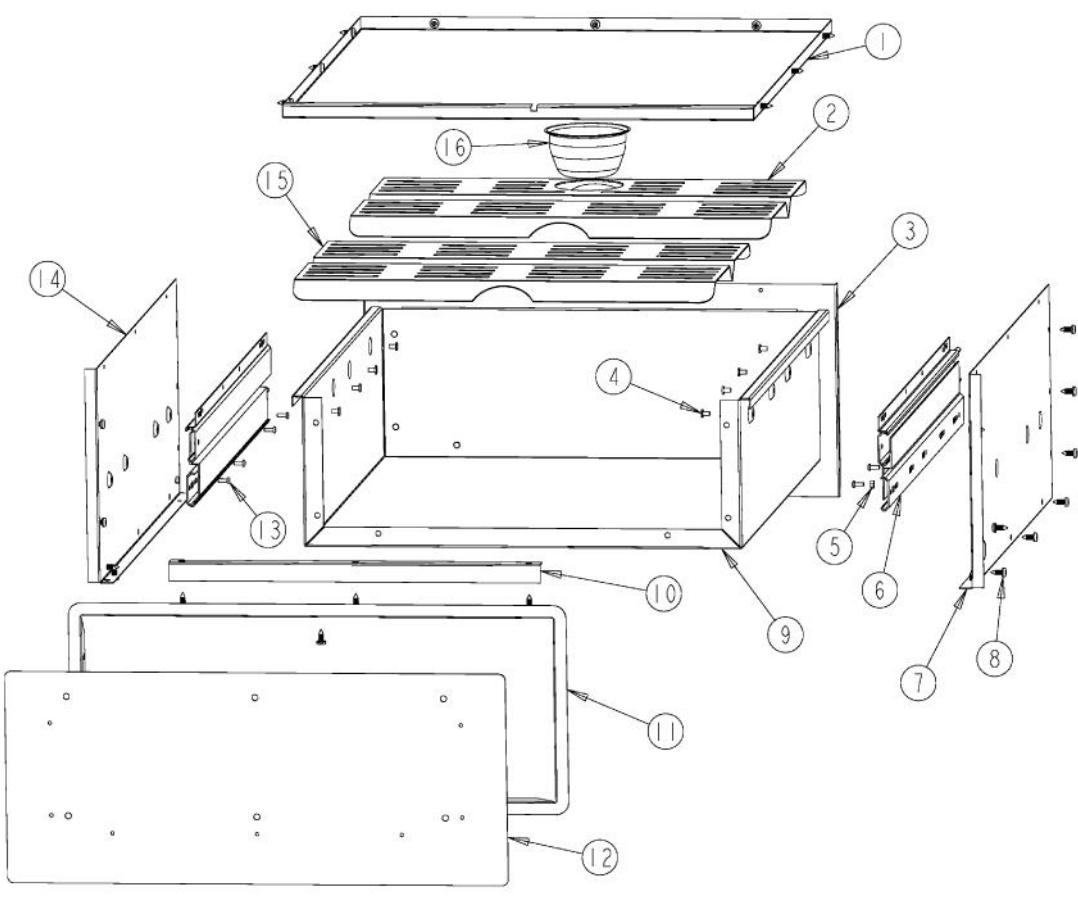

Ref #	Part Number	Qty.	Description
1	PE070147		TERMINAL BLOCK
2	PD020010		10 X 3/8 GREEN GROUNDING SCREW
3	PD020009		10 X 1 PH. HD. PAN HD. SMS
4	A2002195		POWER CORD MOUNTING BRKT (VDSC)
5	A1002457		POWER CORD MOUNTING STRAP (VDSC)
6	PB010167		THERMOSTAT
7	A2006075		THERMOSTAT SPACER, DESIGNER
8	PD020076		6-32 X 3/8 PHILL PAN MS
9	B20013480		CONTROL PANEL XSSX (VEWD/DEWD)
10	PB010201		DESIGNER WD KNOB
11	024914-000		DFWD CP GRAPHICS
12	PE050023		OVEN IND. LIGHT (LENS & BEZEL)
13	PD020087		10 X 1/2 PAN PH. TEK ZINC
14	PE050024		OVEN IND. LIGHT (LIGHT HOUSING)
15	A20015286		INSULATION PANEL (VEWD)

Ref #	Part Number	Qty.	Description
1	B20015276		TOP INSIDE PANEL - 27 (VEWD173)
2	B2003181		REAR RACK - (VEWD172)
3	B2004180		REAR INSIDE PANEL - 27 (VEWD)
4	PC040019		POP RIVET (0.125 GR X 0.156 DIA)
5	PD030012		6-32 HEX NUT
6	PC020022		WARMING DRAWER SLIDES
7	B20015285		INSIDE PANEL RH (VEWD)
8	PD020087		10 X 1/2 PAN PH. TEK ZINC
9	G31015250		WARMING DRAWER ASSY (27)
10	B2004125		DRAWER STOP 27
11	B2004188		GASKET FRAME - (VEWD172)
NI	PB070072		WARMING DRAWER GASKET 6"/UNIT
12	B10015266		27 I/S DOOR PANEL (DFWD171)
13	PD020076		6-32 X 3/8 PHILL PAN MS
14	B20015284		INSIDE PANEL LH (VEWD)
15	B2003180		FRONT RACK - (VEWD172)
16	PA030005		6OZ. STAINLESS STEEL BOWL (6960)

Ref #	Part Number	Qty.	Description
1	PD030009		CLAMP, AL-8 (.500)
2	B2004148		THERMAL BULB BRKT (VEWD)
3	PJ010010		ELEMENT - 27 (VEWD)
4	B2004141		BRACKET
5	A2007077		27" WARMING DRAWER BRKT
6	A20015723		OUTER PANEL - BOTTOM
7	PD020087		10 X 1/2 PAN PH. TEK ZINC
8	B20015729		INSIDE BOTTOM PANEL
9	B2004147		ELEMENT BRACKET (VEWD)
NI	PE070377		VEWD/DEWD WIRE HARNESS