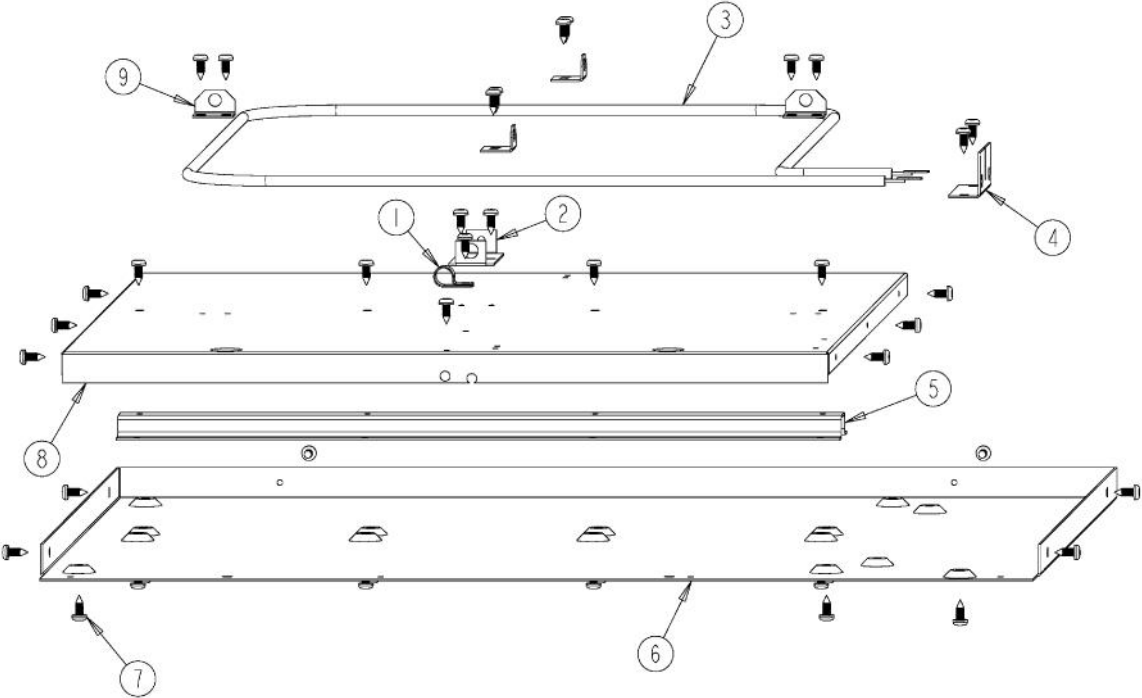

Ref #	Part Number	Qty.	Description
1	PE070147		TERMINAL BLOCK
2	PD020010		10 X 3/8 GREEN GROUNDING SCREW
3	PD020009		10 X 1 PH. HD. PAN HD. SMS
4	A2002195		POWER CORD MOUNTING BRKT (VDSC)
5	A1002457		POWER CORD MOUNTING STRAP (VDSC)
6	PB010167		THERMOSTAT
7	A2006075		THERMOSTAT SPACER, DESIGNER
8	PD020076		6-32 X 3/8 PHILL PAN MS
9	B20013480		CONTROL PANEL XSSX (VEWD/DEWD)
10	PB010201		DESIGNER WD KNOB
11	024914-000		DFWD CP GRAPHICS
12	PE050023		OVEN IND. LIGHT (LENS & BEZEL)
13	PD020087		10 X 1/2 PAN PH. TEK ZINC
14	PE050024		OVEN IND. LIGHT (LIGHT HOUSING)
15	A20015286		INSULATION PANEL (VEWD)

Ref #	Part Number	Qty.	Description
1	B20015276		TOP INSIDE PANEL - 27 (VEWD173)
2	B2003181		REAR RACK - (VEWD172)
3	B2004180		REAR INSIDE PANEL - 27 (VEWD)
4	PC040019		POP RIVET (0.125 GR X 0.156 DIA)
5	PD030012		6-32 HEX NUT
6	PC020022		WARMING DRAWER SLIDES
7	B20015285		INSIDE PANEL RH (VEWD)
8	PD020087		10 X 1/2 PAN PH. TEK ZINC
9	G31015250		WARMING DRAWER ASSY (27)
10	B2004125		DRAWER STOP 27
11	B2004188		GASKET FRAME - (VEWD172)
NI	PB070072		WARMING DRAWER GASKET 6"/UNIT
12	B10015266		27 I/S DOOR PANEL (DFWD171)
13	PD020076		6-32 X 3/8 PHILL PAN MS
14	B20015284		INSIDE PANEL LH (VEWD)
15	B2003180		FRONT RACK - (VEWD172)
16	PA030005		6OZ. STAINLESS STEEL BOWL (6960)

Ref #	Part Number	Qty.	Description
1	PD030009		CLAMP, AL-8 (.500)
2	B2004148		THERMAL BULB BRKT (VEWD)
3	PJ010010		ELEMENT - 27 (VEWD)
4	B2004141		BRACKET
5	A2007077		27" WARMING DRAWER BRKT
6	A20015723		OUTER PANEL - BOTTOM
7	PD020087		10 X 1/2 PAN PH. TEK ZINC
8	B20015729		INSIDE BOTTOM PANEL
9	B2004147		ELEMENT BRACKET (VEWD)
NI	PE070377		VEWD/DEWD WIRE HARNESS