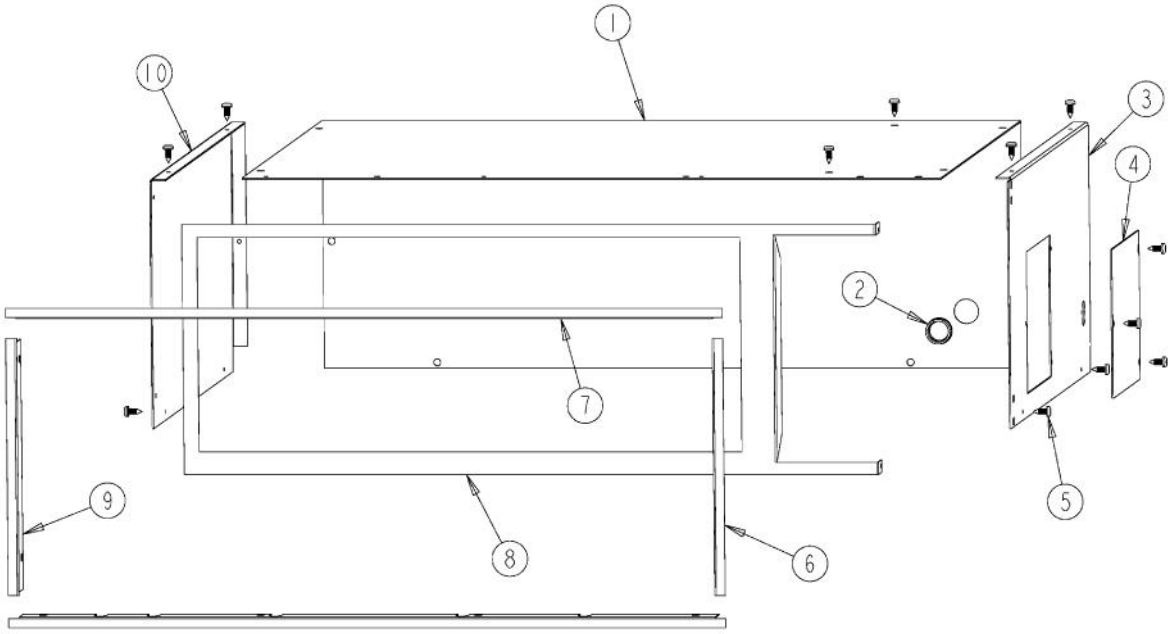

Ref #	Part Number	Qty.	Description
1	PE070147		TERMINAL BLOCK
2	PD020010		10 X 3/8 GREEN GROUNDING SCREW
3	PD020009		10 X 1 PH. HD. PAN HD. SMS
4	A2002195		POWER CORD MOUNTING BRKT (VDSC)
5	A1002457		POWER CORD MOUNTING STRAP (VDSC)
6	PB010167		THERMOSTAT
7	A2006075		THERMOSTAT SPACER, DESIGNER
8	PD020076		6-32 X 3/8 PHILL PAN MS
9	B20013480		CONTROL PANEL XSSX (VEWD/DEWD)
10	PB010201		DESIGNER WD KNOB
11	024914-000		DFWD CP GRAPHICS
12	PE050023		OVEN IND. LIGHT (LENS & BEZEL)
13	PD020087		10 X 1/2 PAN PH. TEK ZINC
14	PE050024		OVEN IND. LIGHT (LIGHT HOUSING)
15	A20015286		INSULATION PANEL (VEWD)

Ref #	Part Number	Qty.	Description
1	B20015276		TOP INSIDE PANEL - 27 (VEWD173)
2	B2003181		REAR RACK - (VEWD172)
3	B2004180		REAR INSIDE PANEL - 27 (VEWD)
4	PC040019		POP RIVET (0.125 GR X 0.156 DIA)
5	PD030012		6-32 HEX NUT
6	PC020022		WARMING DRAWER SLIDES
7	B20015285		INSIDE PANEL RH (VEWD)
8	PD020087		10 X 1/2 PAN PH. TEK ZINC
9	G31015250		WARMING DRAWER ASSY (27)
10	B2004125		DRAWER STOP 27
11	B2004188		GASKET FRAME - (VEWD172)
NI	PB070072		WARMING DRAWER GASKET 6"/UNIT
12	B10015266		27 I/S DOOR PANEL (DFWD171)
13	PD020076		6-32 X 3/8 PHILL PAN MS
14	B20015284		INSIDE PANEL LH (VEWD)
15	B2003180		FRONT RACK - (VEWD172)
16	PA030005		6OZ. STAINLESS STEEL BOWL (6960)

Ref #	Part Number	Qty.	Description
1	A20015287		OUTER TOP PANEL (VEWD173)
2	PD040005		SNAP BUSHING - 7/8
3	A20015823		OUTER SIDE PANEL - RH
4	A1004135		ACCESS PLATE (VEWD)
5	PD020087		10 X 1/2 PAN PH. TEK ZINC
6	B20015272		RH SIDE TRIM (DFWD)
7	B20015290		TOP/BOTTOM TRIM 27 (DFWD171)
8	B20015264		FRONT FRAME (DFWD171)
9	B20015267		LH SIDE TRIM (DFWD)
10	A20015282		OUTER SIDE PANEL LH (VEWD)