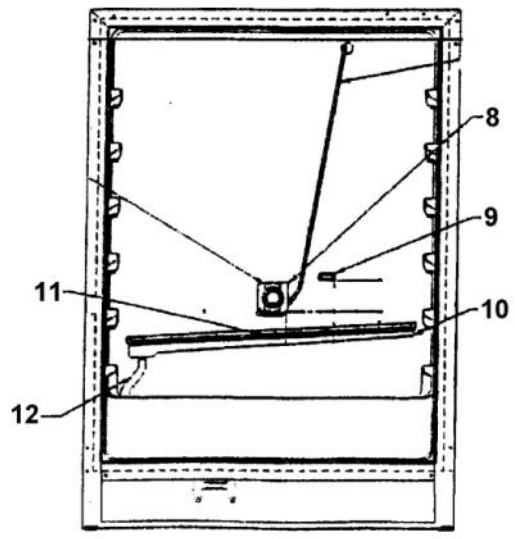

Ref #	Part Number	Qty.	Description
1	PW220015		LOCK CATCH BRACKET (BLACK)
2	PW240046	1	141 SERIES BLACK EVAP ASSY (42244920)
2	PW240036	1	EVAPORATOR ASSEMBLY 42243577
3	PW240052		J TRAP
4	PW210044		141 WINE RACK W/WD AND SCREWS 42244614
	PW210045		141 WINE RACK ONLY 42244615
	PW230118		141 WOOD FRONT ONLY 42244616
5	PW200071		SCREW
6	PW210054		CRADLE
7	PW240044		VUAR/DUAR141 AURA LIGHT
8	PW240047		12V FAN
9	PW200069		CLAMP
10	PW210040		DRIP TRAY
11	PW200061		RIVET
12	PW240045		SERV. ASSY BLACK DRAIN TUBE 42244609