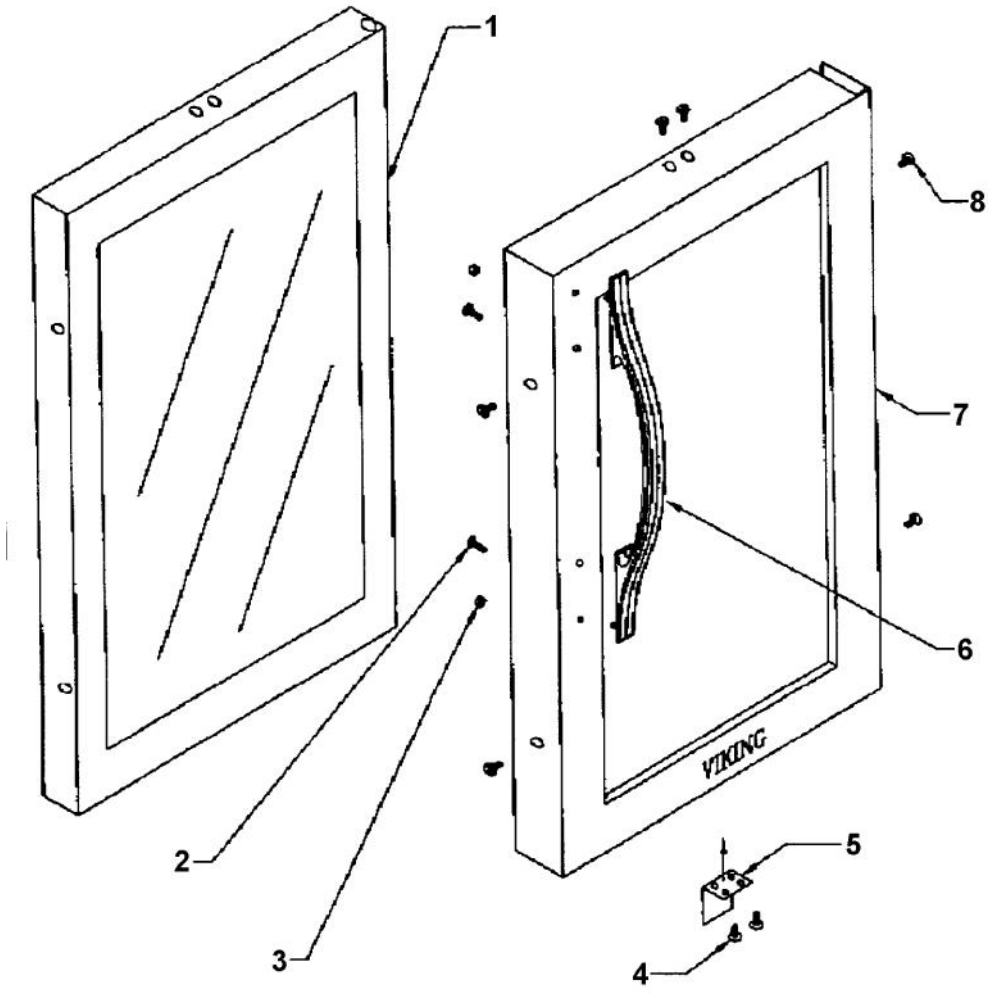

Ref #	Part Number	Qty.	Description
NI	PW200059		LOCK & KEY ASSY FOR SSDF DOORS
NI	PW200056		SERVICE ASSY SET OF 2 KEYS (42244506)
NI	PW230127		GASKET
1	PW230069		141 VUWC/DUWC DR (ONLY) R-LKY-GLD 42244557
1	PW230068		141 VUWC/DUWC DR (ONLY) L-LKY-GLD 42244556
2	PW200049		SCREW (PACK OF 2)
3	PW200050		HEX-KEP NUT (42247454)
4	PW200051		SCREW
5	PW220021		STRIKER PLATE
6	PE030090		HANDLE - SS
6	PE030090PVD		DOOR HANDLE 27 XBRX PVD
7	PW230077		141 DUWC DR FRAME-L-LKY 42244565
7	PW230076		DOOR HANDLE FRAME (RH)
8	PW200052		SCREW
NI	PW230089		141 DUWC DR ASSY L-LKY-GLD-HDL 42244577
NI	PW230088		141 DUWC DR ASSY R-LKY-GLD-HDL 42247469