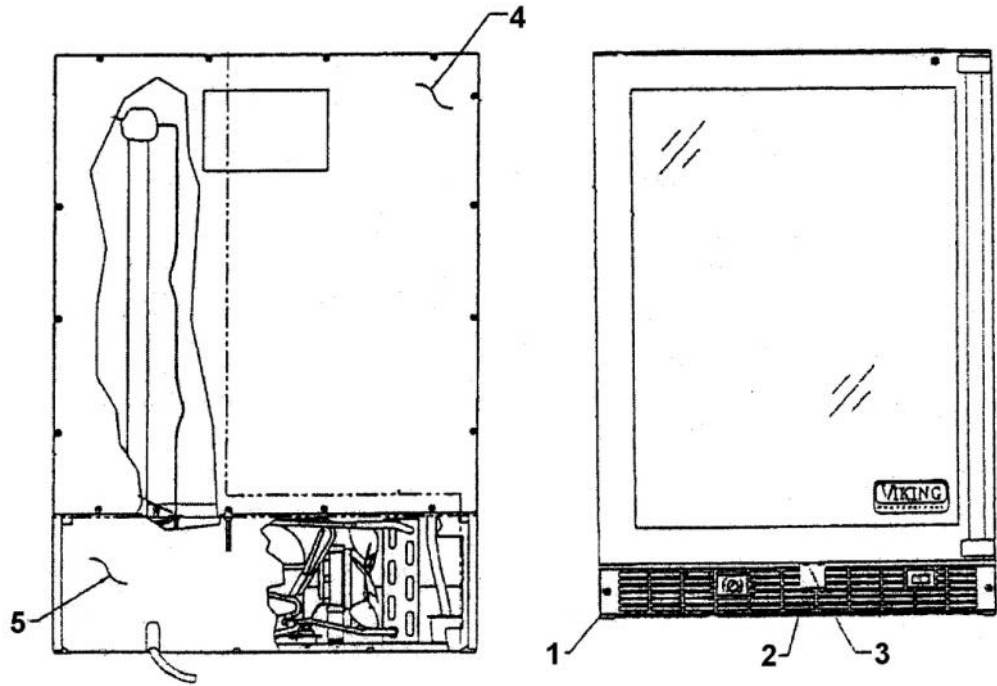

Ref #	Part Number	Qty.	Description
1	PW210003		GRILLE, (VUWC140) X 42242485
2	PW220021		STRIKER PLATE
3	017142-000	2	KICKPLATE SCREW
4	PW210050		BACK PANEL
5	PW210051		SHROUD
NI	017141-000	2	LEVELING LEGS