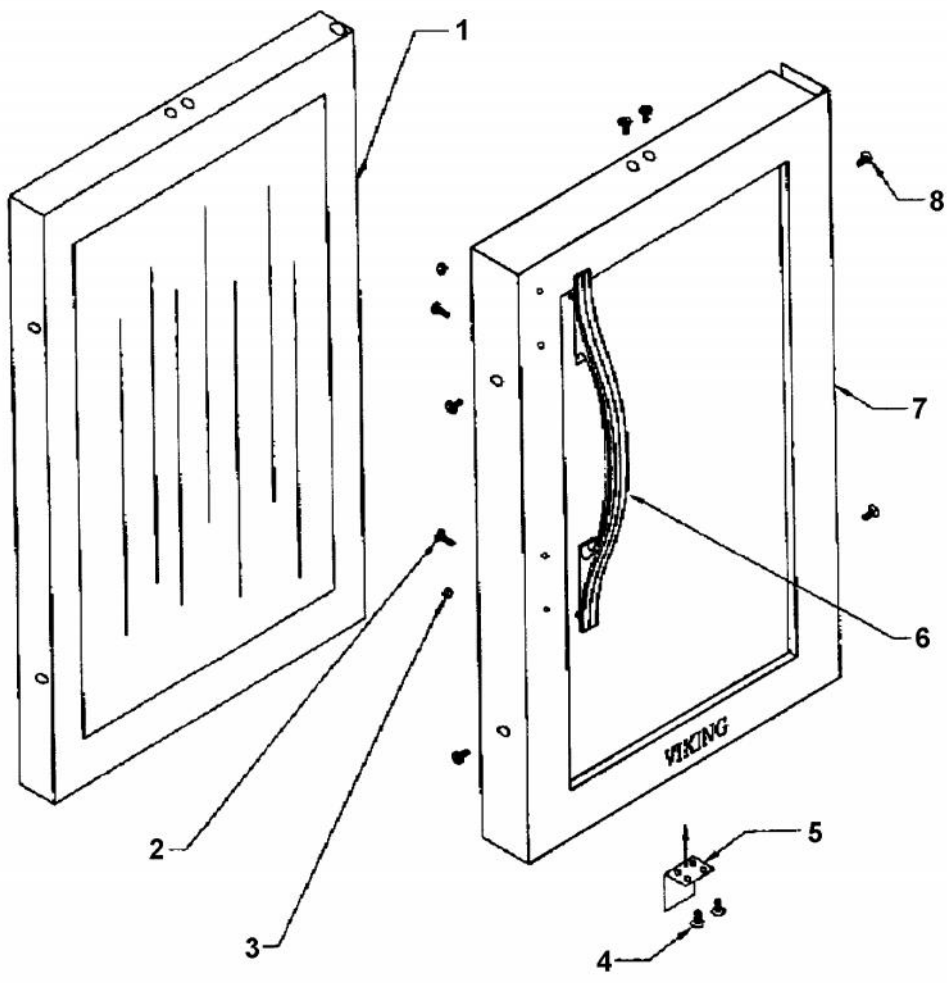

Ref #	Part Number	Qty.	Description
NI	PW200059		LOCK & KEY ASSY FOR SSDF DOORS
NI	PW200056		SERVICE ASSY SET OF 2 KEYS (42244506)
NI	PW230127		GASKET
1	PW230070		141 VUWC/DUWC DR (ONLY) R-LKY-FGLD 42244558
1	PW230071		141 VUWC/DUWC DR (ONLY) L-LKY-FGLD 42244559
2	PW200049		SCREW (PACK OF 2)
3	PW200050		HEX-KEP NUT (42247454)
4	PW200051		SCREW
5	PW220021		STRIKER PLATE
6	PE030090		HANDLE - SS
6	PE030090PVD		DOOR HANDLE 27 XBRX PVD
7	PW230077		141 DUWC DR FRAME-L-LKY 42244565
7	PW230076		DOOR HANDLE FRAME (RH)
8	PW200052		SCREW
NI	PW230093		141 DUWC DR ASSY L-LKY-FGLD-HDL 42244581
	PW230092		141 DUWC DR ASSY R-LKY-FGLD-HDL 42244580