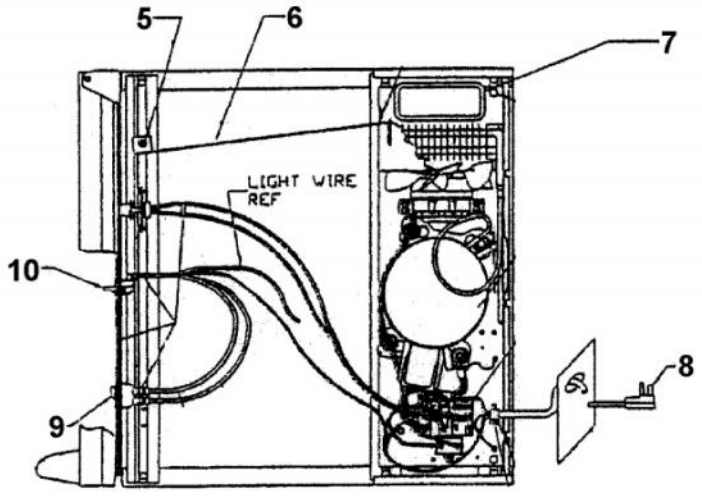

Ref #	Part Number	Qty.	Description
1	PW210009		BACK SHROUD (VUWC140) 42242081
2	PW210010		CABINET BACK (VUWC140) X 42241648
3	PW200016		SCREW, CABINET BACK
4	PW200040		COMPRESSOR ASSEMBLY 42242580
5	PW240003		DRIER ASSY VUWC140
6	PW200017		LOCK NUT .25-.20 UNC
7	PW200018		.312 ID FLAT WASHER
8	PW240012		RUN CAPACITOR (VUWC140) 42242061
9	PW210013		FAN SHROUD (VUWC140) 42241349
10	PW200029		SCREW
11	PW200019		POP RIVET
12	PW240004		CONDENSER, R-134A
13	PW200020		SPEED NUT, FAN MOTOR
14	PW200037		FAN BLADE
15	PW200036		SILENCER, FAN MOTOR SPACER
16	PW240005		FAN/MTR ASSY COMPLETE VUWC
17	PW200021		SCREW
18	PW200022		COMPRESSOR ASSY VUWC140
19	PW200023		CARRIAGE BOLT
20	PW210011		BASEPLATE (VUWC140)
21	PW240002		POWER CORD (VUWC140) 42242488
22	PW200025		SCREW, CLAMP
23	PW200028		HEX HEAD SCREW
24	PW240007		PTC STARTER (VUWC140) 42242427
25	PW200026		SCREW, TERMINAL BLOCK
26	PW240008		TERMINAL BLOCK VUWC140 42242407
27	PW240004		CONDENSER, R-134A
28	PW240011		LOW PROCESS TUBE
29	PW210015		COMPRESSOR RELAY COVER
30	PW200030		SLEEVE, COMPRESSOR
31	PW200027		NO. 8 STAR WASHER
32	PW240010		GROUND WIRE, COMPRESSOR
NI	PW240028		THERMOSTAT VUAR140 42244092
NI	001131-000		WHITE WIRE (UNDERCOUNTER REF) (NOT NEEDED ON ALL UNITS)
NI	001132-000		THERMOSTAT BRACKET WITH 2 SCREWS (42245587) (NOT NEEDED ON ALL UNITS)

Ref #	Part Number	Qty.	Description
1	PW220004		HINGE KIT (VUWC140) X 42240881
2	PW200068		SCREW
3	PW240050		THERMISTOR (42244531)
4	PW200069		CLAMP
5	PW200070		SCREW
6	PW210052		FRONT SHROUD
7	PW210053		DRIP PAN
8	PW240056		POWER CORD
9	PW240057		SWITCH
10	PW230012		LIGHT SWITCH, PLUNGER XBKX 42242915