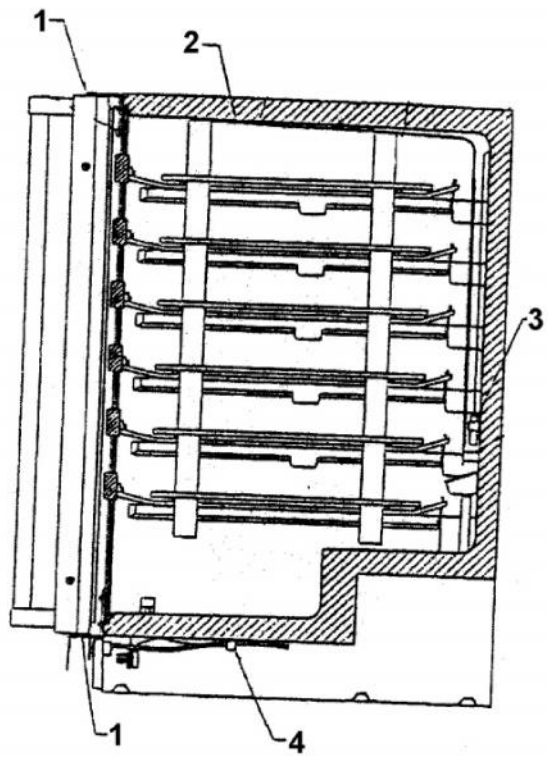

Ref #	Part Number	Qty.	Description
1	PW210009		BACK SHROUD (VUWC140) 42242081
2	PW210010		CABINET BACK (VUWC140) X 42241648
3	PW200016		SCREW, CABINET BACK
4	PW200040		COMPRESSOR ASSEMBLY 42242580
5	PW240003		DRIER ASSY VUWC140
6	PW200017		LOCK NUT .25-.20 UNC
7	PW200018		.312 ID FLAT WASHER
8	PW240012		RUN CAPACITOR (VUWC140) 42242061
9	PW210013		FAN SHROUD (VUWC140) 42241349
10	PW200029		SCREW
11	PW200019		POP RIVET
12	PW240004		CONDENSER, R-134A
13	PW200020		SPEED NUT, FAN MOTOR
14	PW200037		FAN BLADE
15	PW200036		SILENCER, FAN MOTOR SPACER
16	PW240005		FAN/MTR ASSY COMPLETE VUWC
17	PW200021		SCREW
18	PW200022		COMPRESSOR ASSY VUWC140
19	PW200023		CARRIAGE BOLT
20	PW210011		BASEPLATE (VUWC140)
21	PW240002		POWER CORD (VUWC140) 42242488
22	PW200025		SCREW, CLAMP
23	PW200028		HEX HEAD SCREW
24	PW240007		PTC STARTER (VUWC140) 42242427
25	PW200026		SCREW, TERMINAL BLOCK
26	PW240008		TERMINAL BLOCK VUWC140 42242407
27	PW240004		CONDENSER, R-134A
28	PW240011		LOW PROCESS TUBE
29	PW210015		COMPRESSOR RELAY COVER
30	PW200030		SLEEVE, COMPRESSOR
31	PW200027		NO. 8 STAR WASHER
32	PW240010		GROUND WIRE, COMPRESSOR
NI	PW240028		THERMOSTAT VUAR140 42244092
NI	001131-000		WHITE WIRE (UNDERCOUNTER REF) (NOT NEEDED ON ALL UNITS)
NI	001132-000		THERMOSTAT BRACKET WITH 2 SCREWS (42245587) (NOT NEEDED ON ALL UNITS)

Ref #	Part Number	Qty.	Description
1	PW220004		HINGE KIT (VUWC140) X 42240881
2	PW200068		SCREW
3	PW240050		THERMISTOR (42244531)
4	PW200069		CLAMP
5	PW200070		SCREW
6	PW210052		FRONT SHROUD
7	PW210053		DRIP PAN
8	PW240056		POWER CORD
9	PW240057		SWITCH
10	PW230012		LIGHT SWITCH, PLUNGER XBKX 42242915