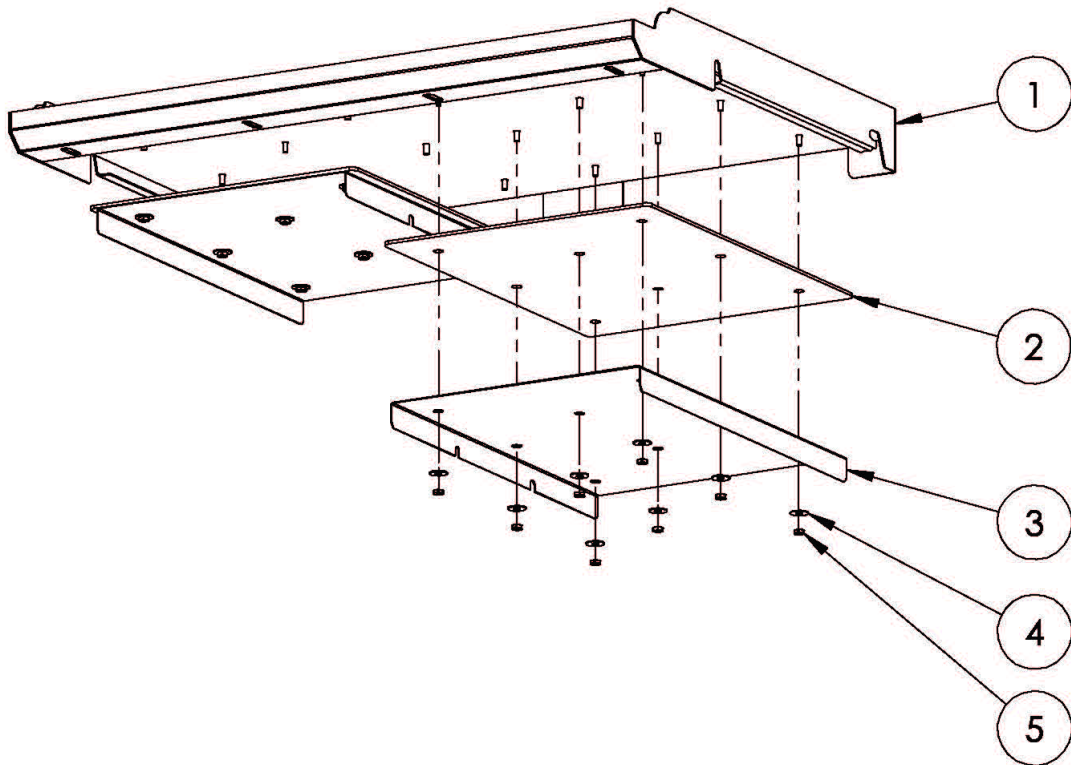

## L30AG Griddle Plate

Click on any circled item, then add the part to your cart. If it won't click, the part is not available. If the part is not available, please call us at: 888.988.4546

Item	Part No.	Name	Qty	Uom	NOTES
1	70255	GRIDDLE PLATE WELDMENT, 30"	1	EA	
2	34812	PLATE, HEAT TRANSFER, ASADO	2	EA	
3	34811	PLATE, HEAT COLLECTOR	2	EA	
4	14044	Washer, 1/4, Flat, SS, 11/16 O.D.	16	EA	
5	20083	NUT, #10-24, HEX, SS, MACHINE	16	EA	