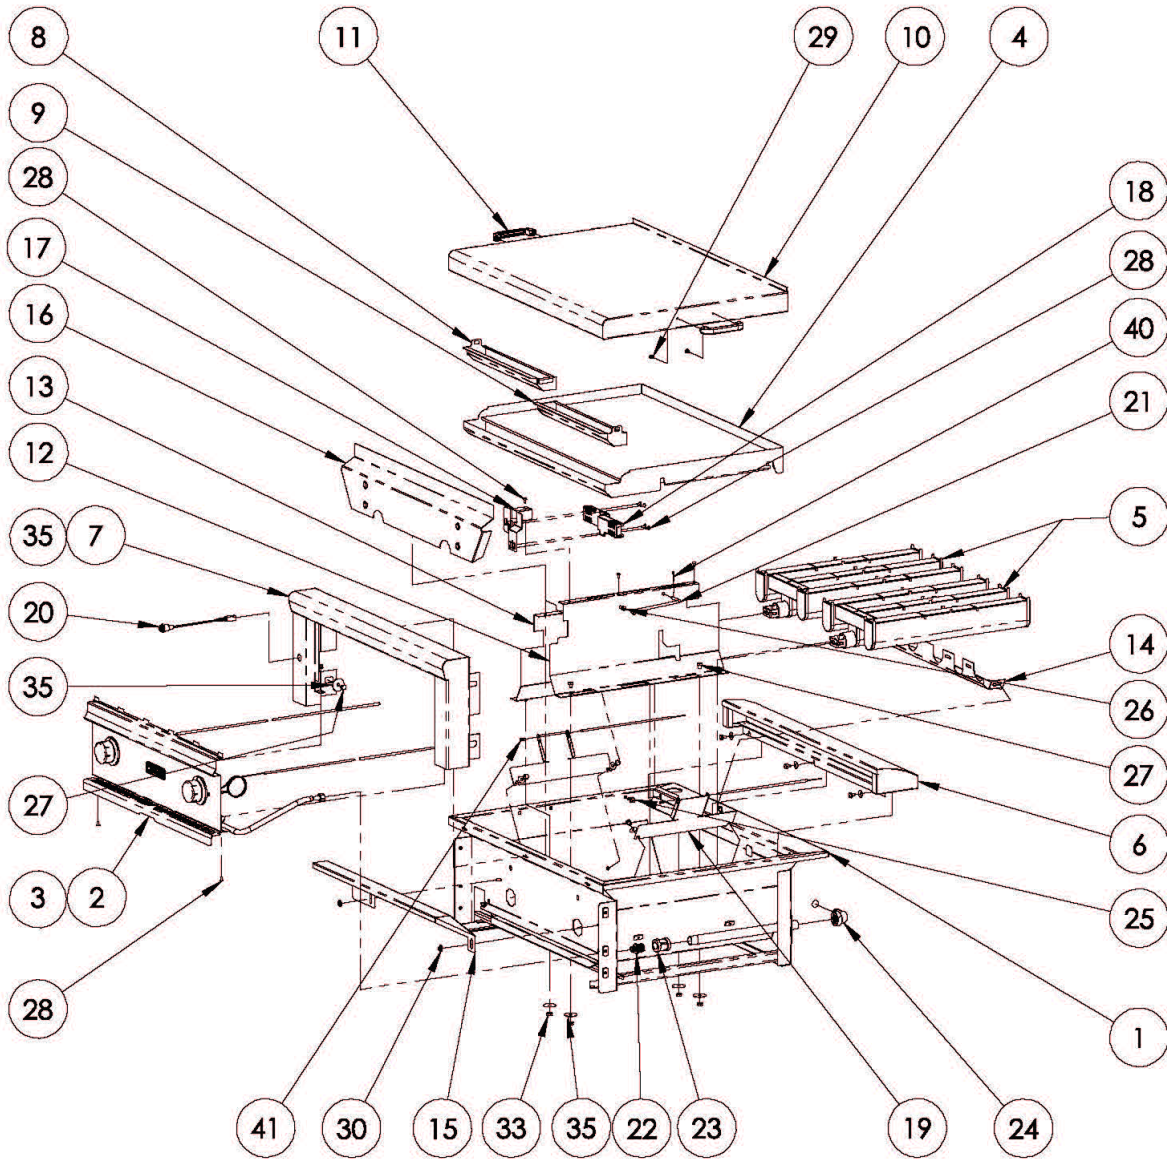

L30AG Grill Assembly

Click on any circled item, then add the part to your cart. If it won't click, the part is not available. If the part is not available, please call us at: 888.988.4546

Item	Part No.	Name	Qty	Uom	NOTES
1	80892	FIREBOX WELD ASSY, 30AG	1	EA	
2	80891	VALVE PANEL, LP, ASSEMBLY	1	EA	
3	80897	VALVE PANEL, NG, ASSEMBLY	1	EA	
4	70254	GRIDDLE PLATE ASSY, 30"	1	EA	
5	34866	BURNER, PS2, AG30	2	EA	
6	70253	HOOD WELDMENT, ASADO	1	EA	
7	80627	BULLNOSE ASSY, L500	1	EA	
8	70256	DRIP TRAY WLDMT, LH	1	EA	
9	70257	DRIP TRAY WLDMT, RH	1	EA	
10	34807	COVER, ASADO	1	EA	
11	31379	HANDLE, 4" STAINLESS	2	EA	
12	34814	DIVIDER, FIREBOX, RH	1	EA	
13	34813	DIVIDER, FIREBOX, LH	1	EA	
14	33865	BURNER HANGER, REAR, 30" ALL-TRIDENT	1	EA	
15	34820	RETAINER, INSULATION, 30"	1	EA	
16	34847	SHIELD, HEAT, INNER	1	EA	
17	70277	BRACKET, SADDLE, IGNITER, ASSY	1	EA	
18	70275	IGNITER HARNESS ASSY	2	EA	
19	34890	BRKT, MOUNT, TEMP PROBE	2	EA	
20	33148	LIGHT SWITCH + HARNESS, BLUE LIGHTED	1	EA	
21	34846	ROD, KICKSTAND	1	EA	
22	34863	FITTING, ADAP, 3/8 TUBE TO 1/2 NPTF	1	EA	
23	31582	UNION COUPLER, 1/2" NPT	1	EA	
24	13010	ELBOW, STREET, 1/2" 90 DEGREE-NG ONLY	1	EA	
25	32383	SCREW, SHLDR, 1/4-20 X 1/2 , SHC, SS, 5/16 DIA X 1/4	2	EA	
26	32384	SCREW, SHLDR, #10-32 X 1/4, SLTD, SS, 1/4 DIA X 5/8	1	EA	
27	31930	BDLT, HEX HEAD, I/ 4-20 X 3/8', S/S	18	EA	
28	14014	SCREW #8-32 x 3/8 PH TRUSS HEAD S/S	9	EA	

Item	Part No.	Name	Qty	Uom	NOTES
29	14050	SCREW, #10-24 X 3/8, PHP, SS	4	EA	
30	14023	NUT, COMBINATION (FDR HEAT SHIELD)	2	EA	
31	32218	NUT, #8-32, RIVET, SS, KNUR	2	EA	
32	20083	NUT, #10-24, HEX, SS, MACHINE	1	EA	
33	31876	NUT, 1/4-20, LKN, STEEL, W/ESL	4	EA	
34	14044	Washer, 1/4, Flat, SS, 11/16 O.D.	7	EA	
35	31317	WASHER, 1/4, FLAT, SS, 1-1/4 O.D.	8	EA	
36	20021	INSULATION (27" X 6")	1	EA	
37	32180	LABEL, ETL, FRENCH PS	1	EA	
38	32181	LABEL, ETL PRO SEAR	2	EA	
39	31024	LABLE, GAS WARNING LYNX	1	EA	
40	34775	COTTER PIN, .093 X .750	1	EA	
41	33985	CLIP, RETAINING, THERMOCOUPLE	2	EA	