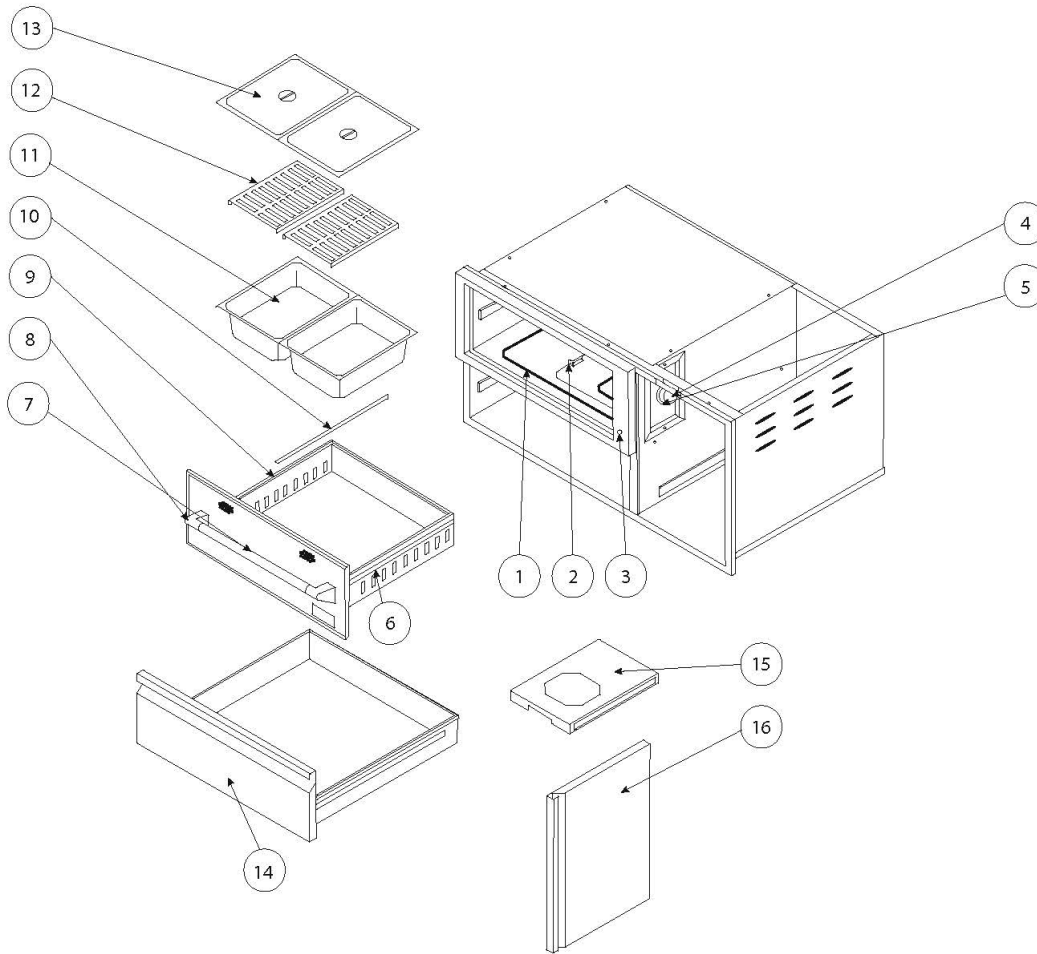

L42CC Parts Breakdown

Click on any circled item, then add the part to your cart. If it won't click, the part is not available. If the part is not available, please call us at: 888.988.4546

Item	Part No.	Name	Qty	Uom	NOTES
1	32624	HEATING ELEMENT	1	EA	
2	33483	THERMOSTAT	1	EA	
3	32630	HEAT ON LIGHT	1	EA	
4	31419	KNOB, BURNER	1	EA	
5	10001	BEZEL	1	EA	
6	32217	DRAWER SLIDE, 18" FULL EXTENTION	2	EA	
7	32634	DRAWER HANDLE	1	EA	
8	31736	END CAP FDR HOOD HANDLE	2	EA	
9	80826	DRAWER ASSEMBLY	1	EA	
10	32603	STEAM PAN GUIDE	1	EA	
11	32640	STEAM PAN	2	EA	
12	31967	STEAM RACK	2	EA	
13	32633	STEAM PAN LID	2	EA	
14	80879	STORAGE DRAWER	1	EA	
15	80164	TANK DRAWER	1	EA	
16	80873	DOOR PANEL	1	EA	
NI	70078	POWER CORD	1	EA	