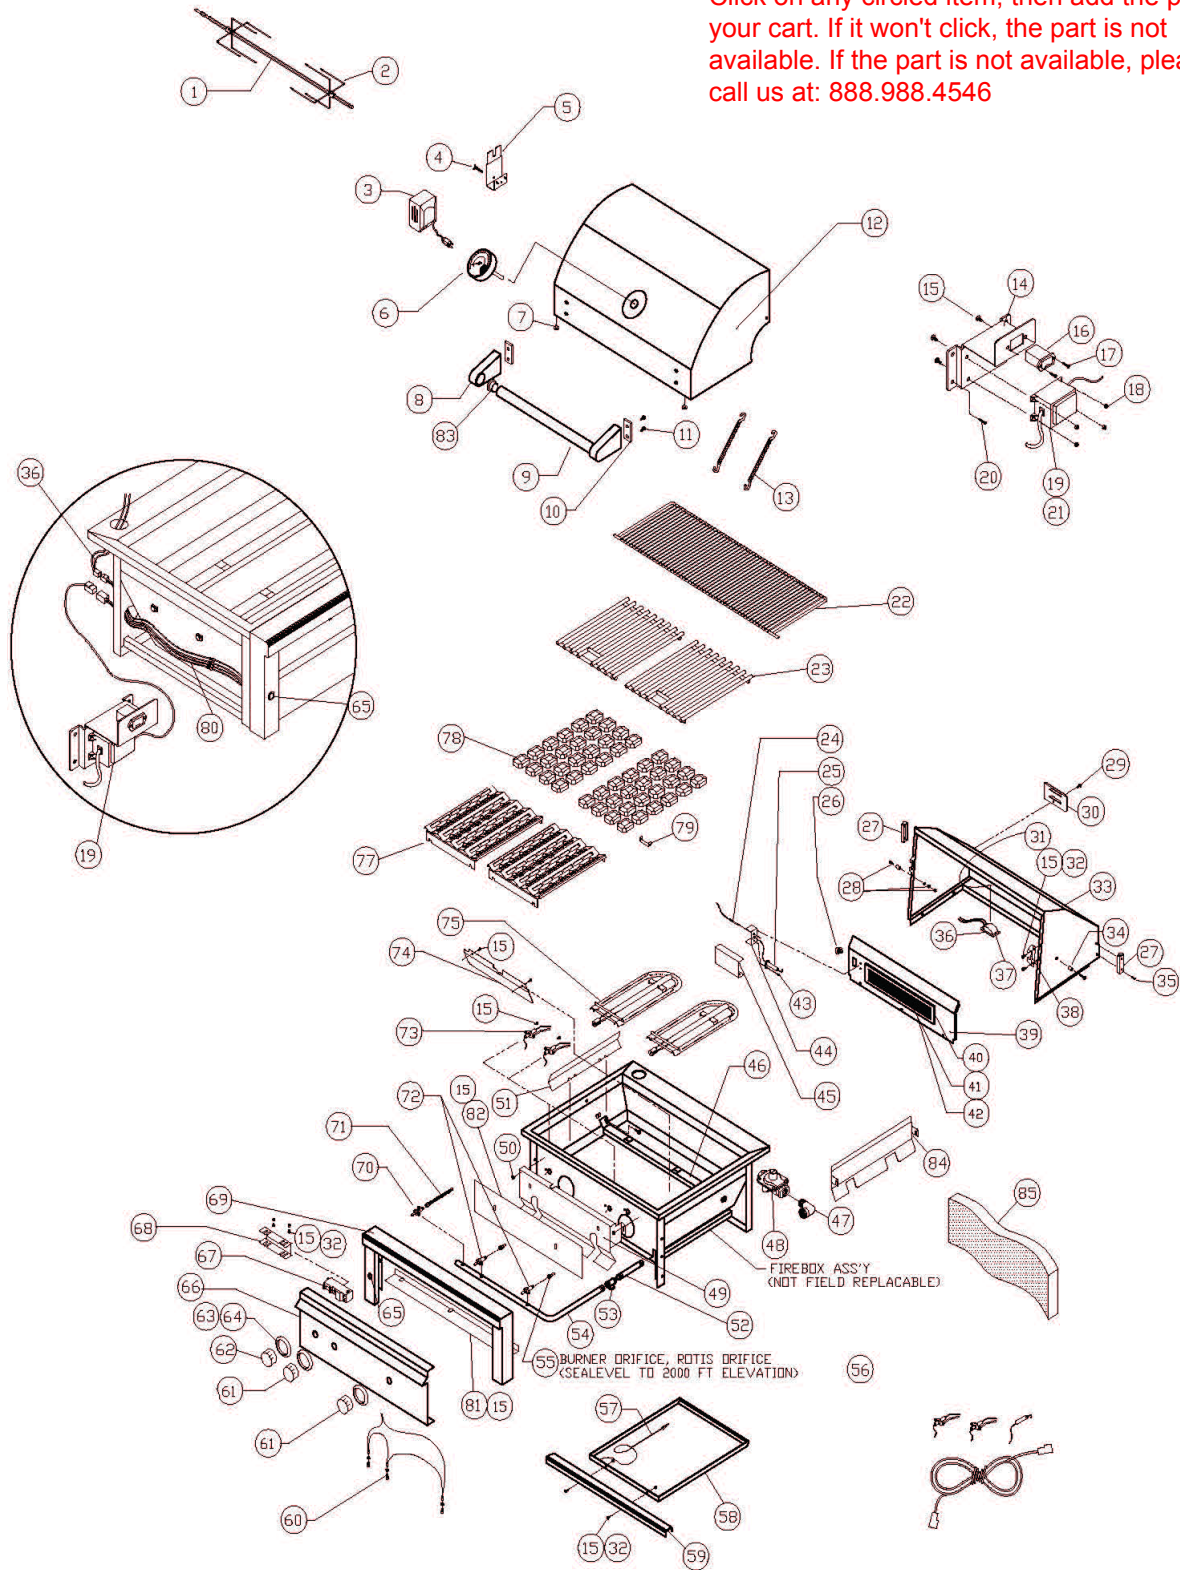

L500FR Grill

Click on any circled item, then add the part to your cart. If it won't click, the part is not available. If the part is not available, please call us at: 888.988.4546

Item	Part No.	Name	Qty	Uom	NOTES
1	33783	SPIT ROD, L500	1	EA	
2	33813	SPIT FORK	2	EA	
3	33782	ROTISSERIE MOTOR 110V	1	EA	
4	33826	THUMB SCREW FOR MOTOR BRACKET	1	EA	
5	80659	MOTOR MOUNTING BRACKET ASSY	1	EA	
6	33558	THERMOMETER, WATERTIGHT	1	EA	
7	32477	HOOD BUMPER, .500 DIA	2	EA	
8	11117	END CAP FDR HOOD HANDLE	2	EA	
9	34200	HOOD HANDLE, L500	1	EA	
10	20016	INSULATOR, HOOD HANDLE	1	EA	
11	31601	BOLT, HEX HEAD, 1/4 - 20 X 7/8", SIS	4	EA	
12	80626	FRONT HOOD ASSY, L500	1	EA	
13	31780	EXTENSION SPRING	2	EA	
14	33827	TRANSFORMER MOUNTING BRACKET	1	EA	
15	14014	SCREW #8-32 x 3/8 PH TRUSS HEAD S/S	4	EA	
16	31879	BATTERY HOLDER	1	EA	
NI	90261	WIRE HARNESS, L500 BATTERY PACK	1	EA	
17	30751	SCREW #6-32 X 1/2 PH FLAT HEAD	1	EA	
18	31238	NUT, # 8- 32 SIS	4	EA	
19	33525	TRANSFORMER	1	EA	
20	31013	SCREW, #8 X 1/2 PH TRUSS HD TYPE 'A'	4	EA	
21	80662	COMPLETE TRANSFORMER/BATTERY BKT ASSY	1	EA	
22	33778	WARMING SHELF, L500	1	EA	
23	33779	GRATE 13 1/2' X 17 - 3/4' , L500	2	EA	
24	20018	IR THERMOCOUPLE	1	EA	
25	31173	IR ELECTRODE	1	EA	