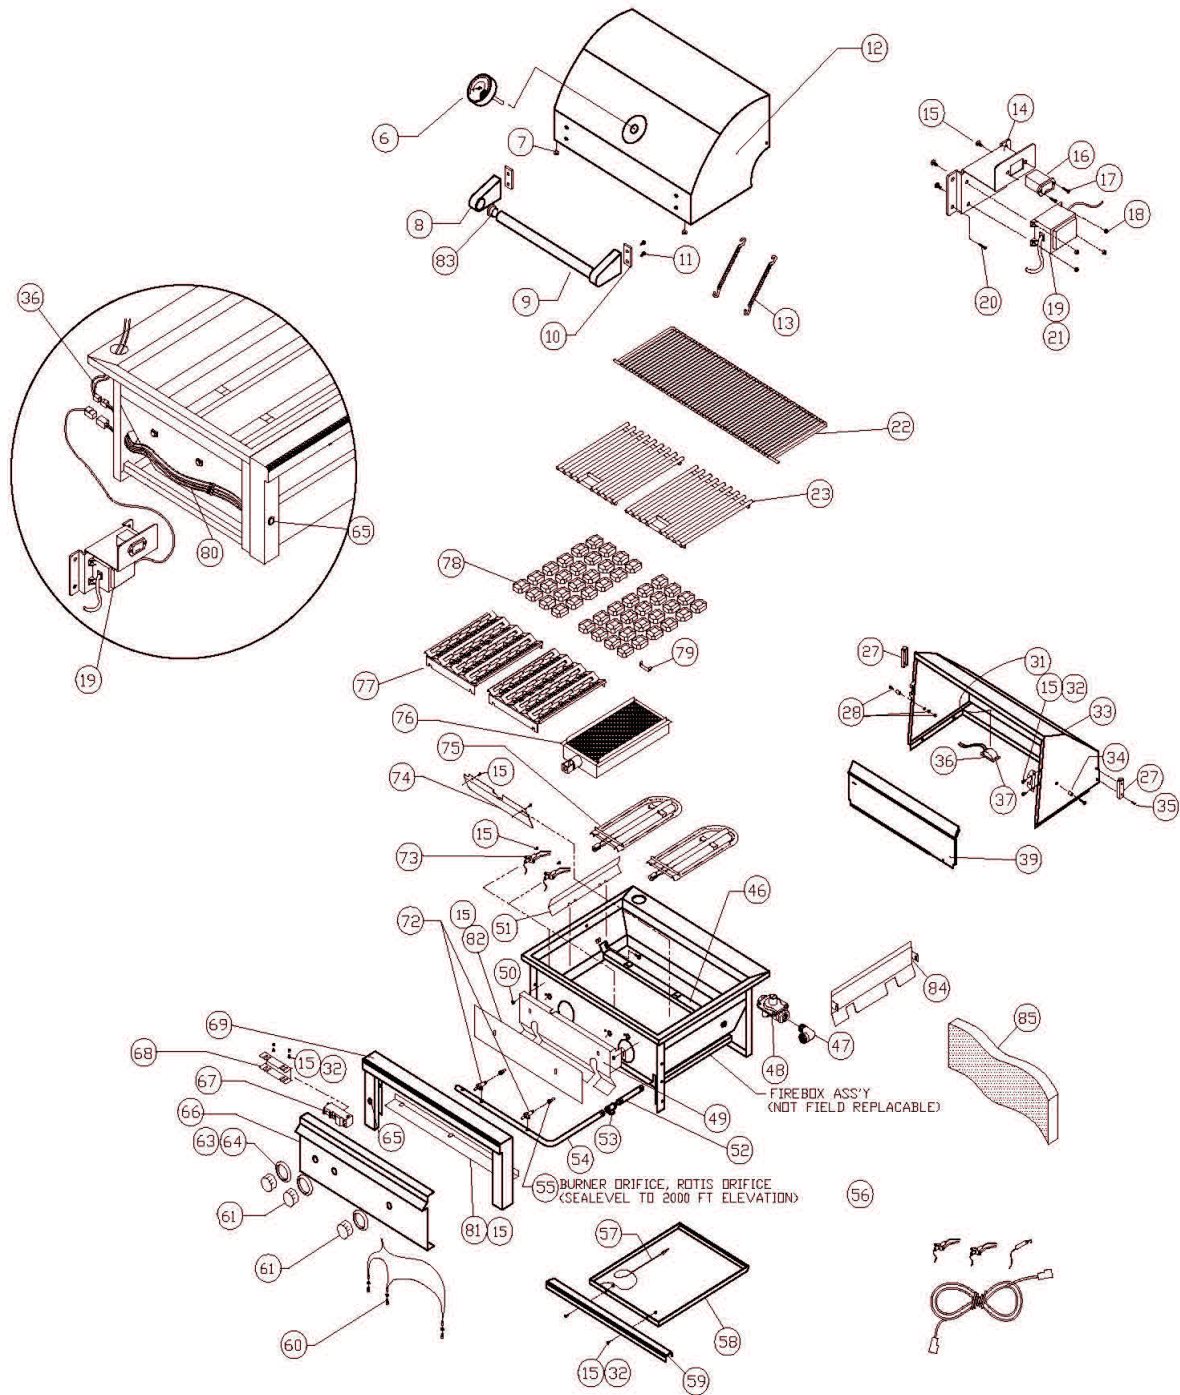

L500PSF Grill

Click on any circled item, then add the part to your cart. If it won't click, the part is not available. If the part is not available, please call us at: 888.988.4546

Item	Part No.	Name	Qty	Uom	NOTES
6	33558	THERMOMETER, WATERTIGHT	1	EA	
7	32477	HOOD BUMPER, .500 DIA	2	EA	
8	11117	END CAP FDR HOOD HANDLE	2	EA	
9	34200	HOOD HANDLE, L500	1	EA	
10	20016	INSULATOR, HOOD HANDLE	2	EA	
11	31601	BOLT, HEX HEAD, 1/4 - 20 X 7/8", SIS	4	EA	
12	80626	FRONT HOOD ASSY, L500	1	EA	
13	31780	EXTENSION SPRING	2	EA	
14	33827	TRANSFORMER MOUNTING BRACKET	1	EA	
15	14014	SCREW #8-32 x 3/8 PH TRUSS HEAD S/S	6	EA	
16	31879	BATTERY HOLDER	1	EA	
Not Shown	90261	WIRE HARNESS, L500 BATTERY PACK	1	EA	
17	30751	SCREW #6-32 X 1/2 PH FLAT HEAD	2	EA	
18	31238	NUT, #8-32 SIS	4	EA	
19	33525	TRANSFORMER	1	EA	
20	31013	SCREW, #8 X 1/2 PH TRUSS HD TYPE 'A'	1	EA	
21	80662	COMPLETE TRANSFORMER/BATTERY BKT ASSY	1	EA	
22	33778	WARMING SHELF, L500	1	EA	
23	33779	GRATE 13 1/2' X 17 - 3/4', L500	2	EA	
27	32468	HOOD STOP, ALL PRO	2	EA	
Not Shown	32470	BUMPER FOR HOOD STOP, .750 DIA	2	EA	
28	14013	PIVOT SCREW, 1/4-20 X 1" HEX DRIVE	2	EA	
Not Shown	14009	PIVOT SCREW NUT, HEX, 1/4-20 SIS	2	EA	
Not Shown	14026	PIVOT WASHER, SPLIT LOCK, 1/4 SIS	4	EA	
31	33772	LIGHT PANEL / REAR HOOD LINER, L500	1	EA	