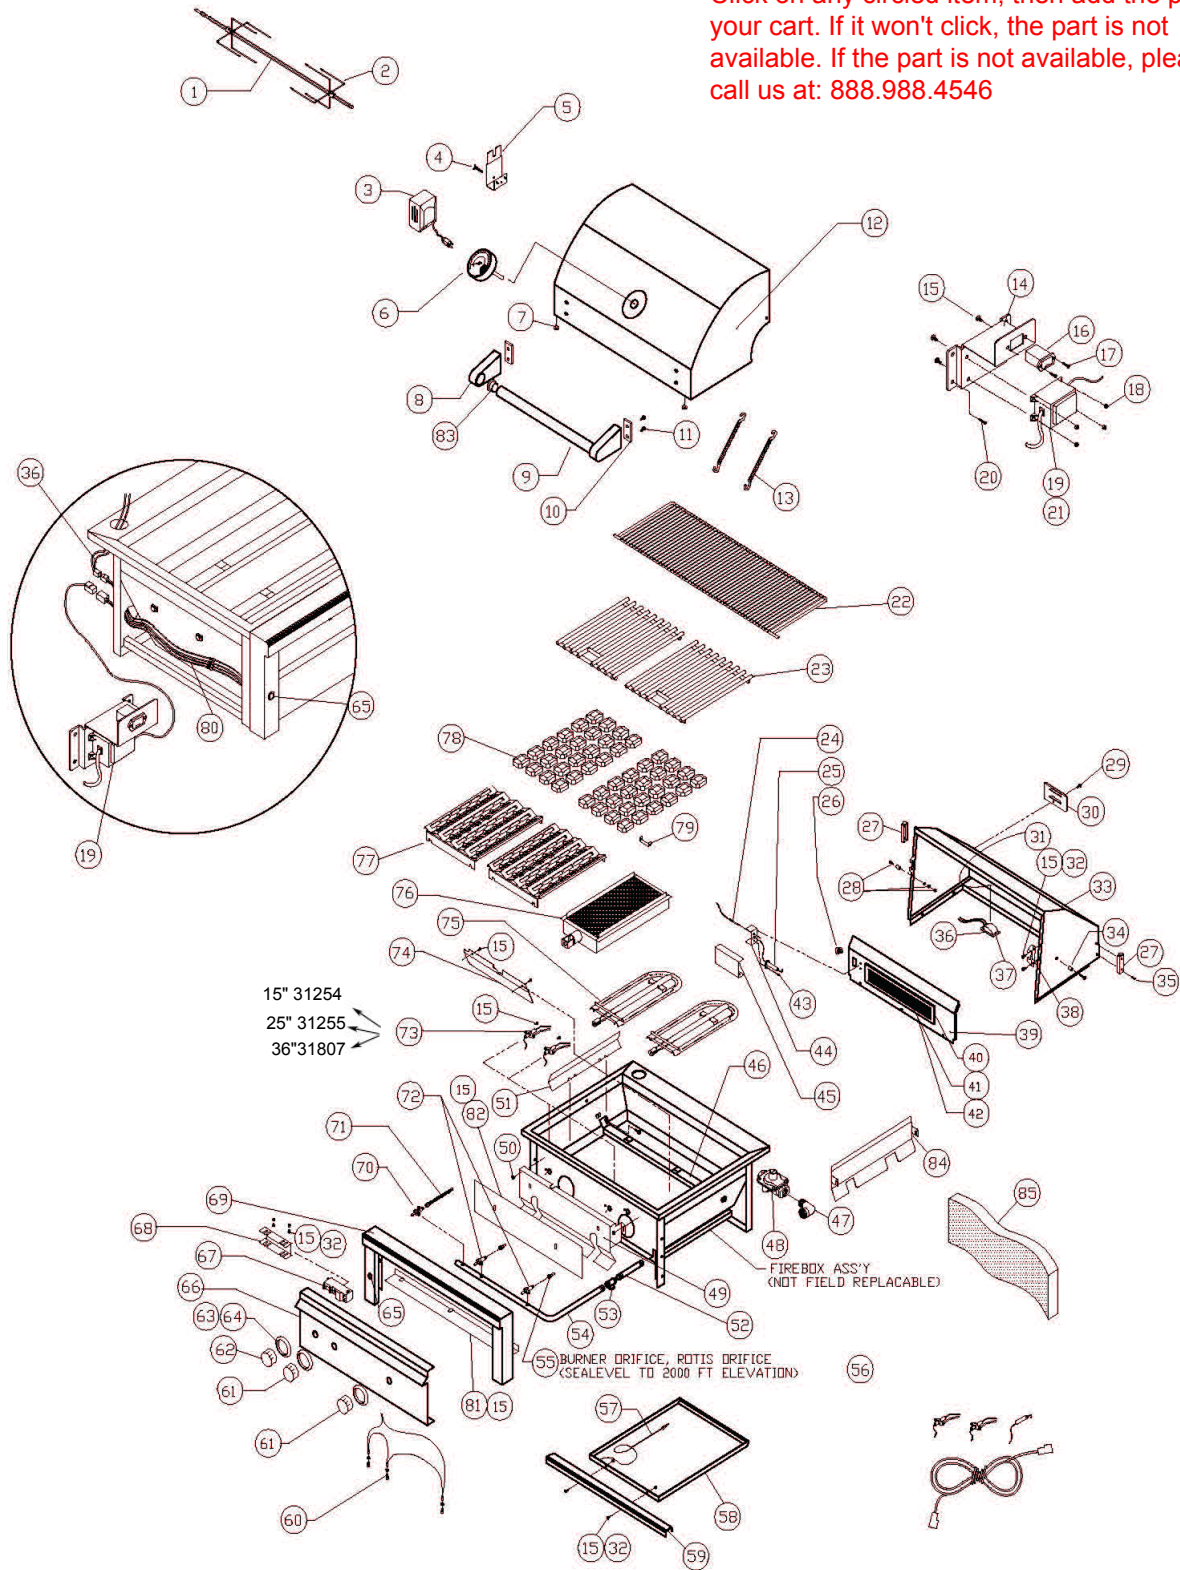

# L500PSR Parts Breakdown

Click on any circled item, then add the part to your cart. If it won't click, the part is not available. If the part is not available, please call us at: 888.988.4546

Item	Part No.	Name	Qty	Uom	NOTES
1	33783	SPIT ROD, L500	1	EA	
2	33813	SPIT FORK	2	EA	
3	33782	ROTISSERIE MOTOR 110V	1	EA	
4	33826	THUMB SCREW FOR MOTOR BRACKET	1	EA	
5	80659	MOTOR MOUNTING BRACKET ASSY	1	EA	
6	33558	THERMOMETER, WATERTIGHT	1	EA	
7	32477	HOOD BUMPER, .500 DIA	2	EA	
8	11117	END CAP FDR HOOD HANDLE	2	EA	
9	34200	HOOD HANDLE, L500	1	EA	
10	20016	INSULATOR, HOOD HANDLE	1	EA	
11	31601	BOLT, HEX HEAD, 1/4 - 20 X 7/8", SIS	4	EA	
12	80626	FRONT HOOD ASSY, L500	1	EA	
13	31780	EXTENSION SPRING	2	EA	
14	33827	TRANSFORMER MOUNTING BRACKET	1	EA	
15	14014	SCREW #8-32 x 3/8 PH TRUSS HEAD S/S	4	EA	
16	31879	BATTERY HOLDER	1	EA	
NI	90261	WIRE HARNESS, L500 BATTERY PACK	1	EA	
17	30751	SCREW #6-32 X 1/2 PH FLAT HEAD	1	EA	
18	31238	NUT, # 8- 32 SIS	4	EA	
19	33525	TRANSFORMER	1	EA	
20	31013	SCREW, #8 X 1/2 PH TRUSS HD TYPE 'A'	4	EA	
21	80662	COMPLETE TRANSFORMER/BATTERY BKT ASSY	1	EA	
22	33778	WARMING SHELF, L500	1	EA	
23	33779	GRATE 13 1/2' X 17 - 3/4' , L500	2	EA	
24	20018	IR THERMOCOUPLE	1	EA	
25	31173	IR ELECTRODE	1	EA	