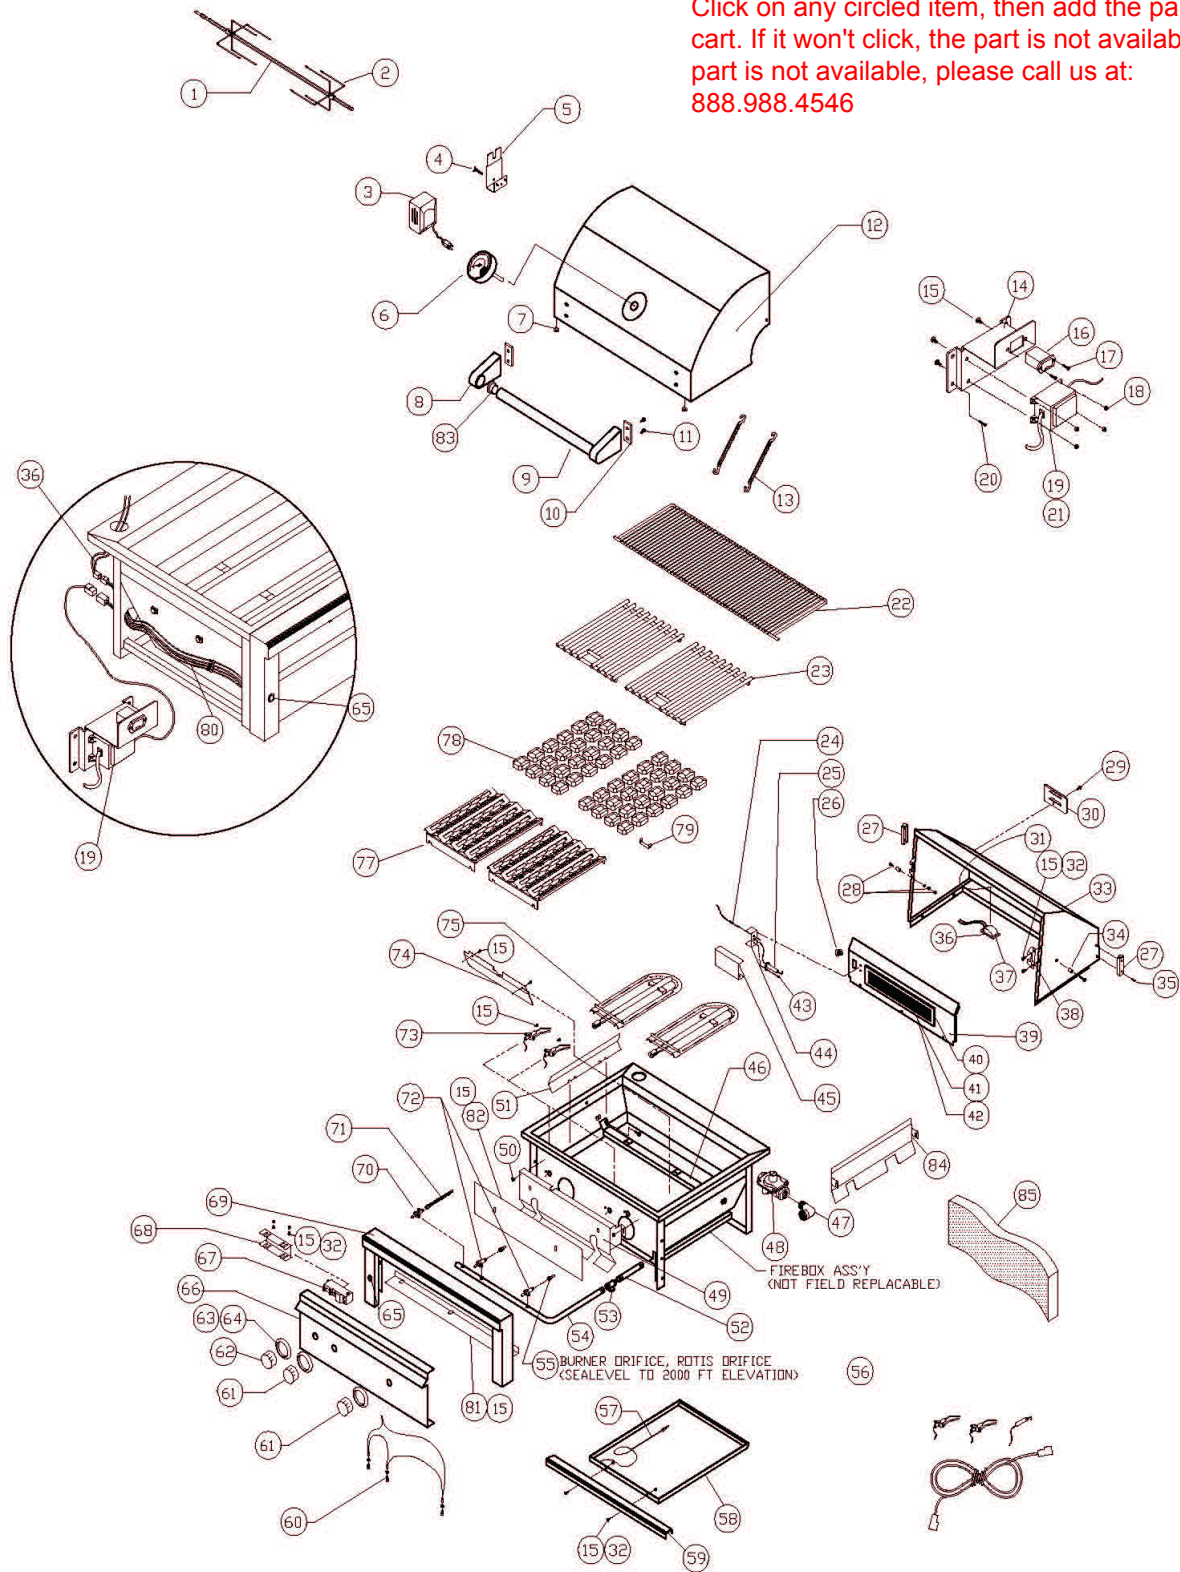

L500R Parts Breakdown

Click on any circled item, then add the part to your cart. If it won't click, the part is not available. If the part is not available, please call us at: 888.988.4546

Item	Part No.	Name	Qty	Uom	NOTES
1	33783	SPIT ROD, L500	1	EA	
2	33813	SPIT FORK	2	EA	
3	33782	ROTISSERIE MOTOR 110V	1	EA	
4	33826	THUMB SCREW FOR MOTOR BRACKET	1	EA	
5	80659	MOTOR MOUNTING BRACKET ASSY	1	EA	
6	33558	THERMOMETER, WATERTIGHT	1	EA	
7	32477	HOOD BUMPER, .500 DIA	2	EA	
8	11117	END CAP FDR HOOD HANDLE	2	EA	
9	34200	HOOD HANDLE, L500	1	EA	
10	20016	INSULATOR, HOOD HANDLE	1	EA	
11	31601	BOLT, HEX HEAD, 1/4 - 20 X 7/8", SIS	4	EA	
12	80626	FRONT HOOD ASSY, L500	1	EA	
13	31780	EXTENSION SPRING	2	EA	
14	33827	TRANSFORMER MOUNTING BRACKET	1	EA	
15	14014	SCREW #8-32 x 3/8 PH TRUSS HEAD S/S	4	EA	
16	31879	BATTERY HOLDER	1	EA	
NI	90261	WIRE HARNESS, L500 BATTERY PACK	1	EA	
17	30751	SCREW #6-32 X 1/2 PH FLAT HEAD	1	EA	
18	31238	NUT, # 8- 32 SIS	4	EA	
19	33525	TRANSFORMER	1	EA	
20	31013	SCREW, #8 X 1/2 PH TRUSS HD TYPE 'A'	4	EA	
21	80662	COMPLETE TRANSFORMER/BATTERY BKT ASSY	1	EA	
22	33778	WARMING SHELF, L500	1	EA	
23	33779	GRATE 13 1/2' X 17 - 3/4' , L500	2	EA	
24	20018	IR THERMOCOUPLE	1	EA	
25	31173	IR ELECTRODE	1	EA	