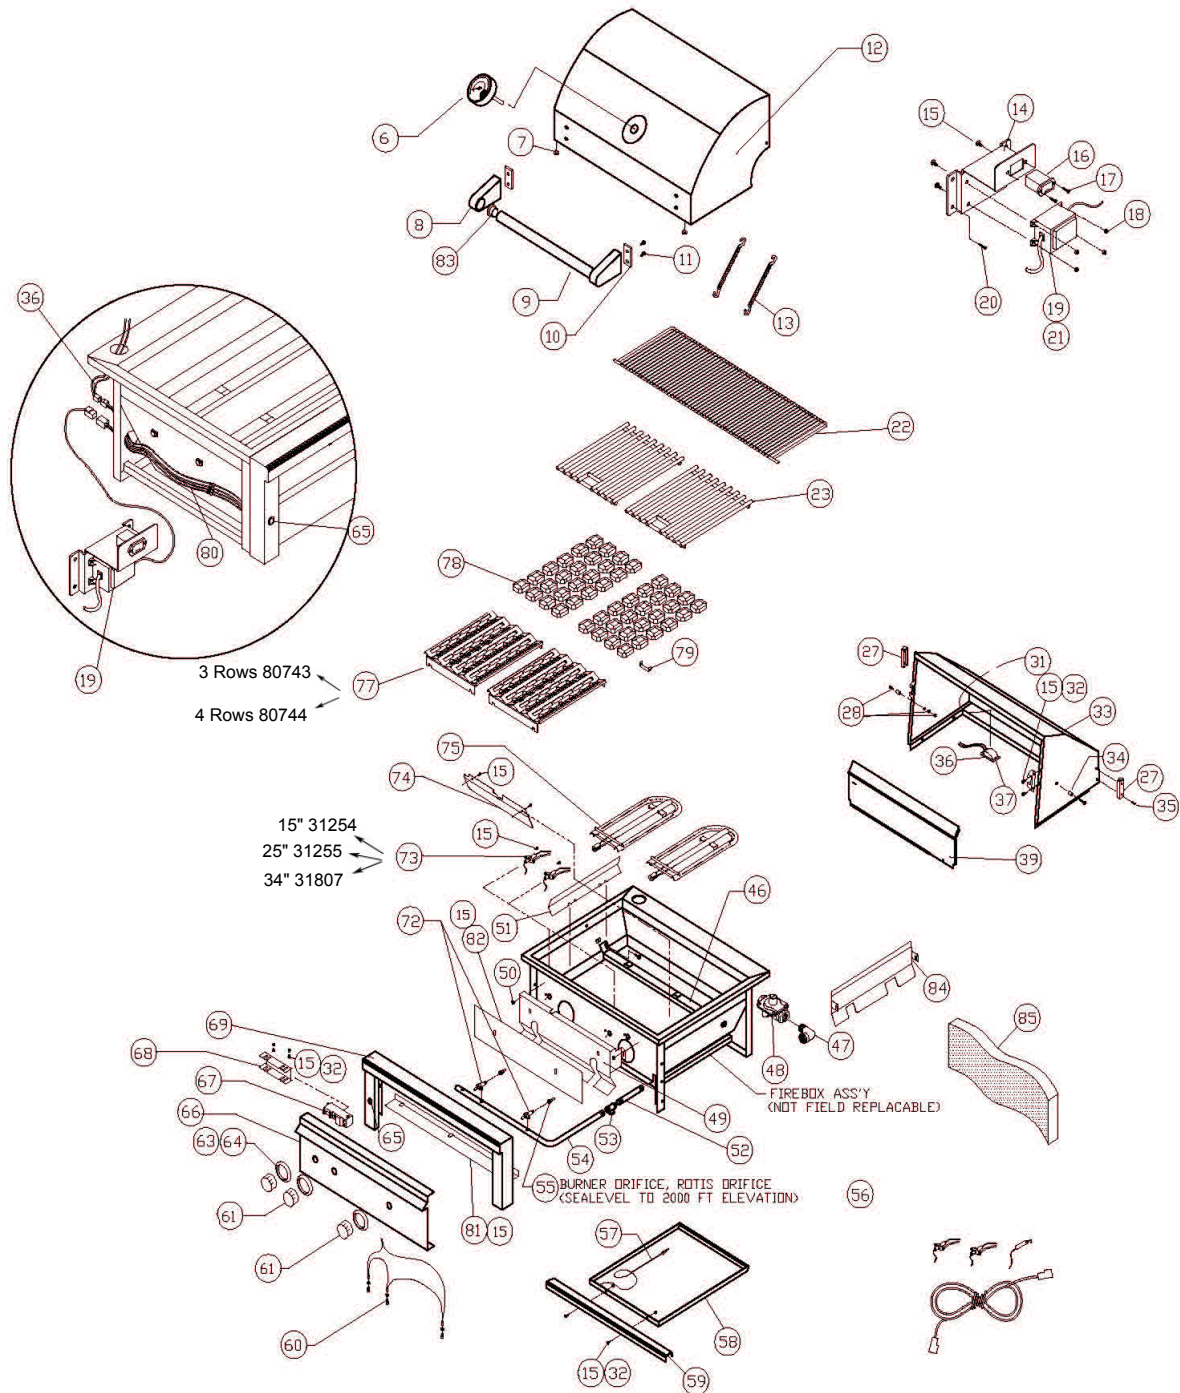

# L700 Parts Breakdown

Click on any circled item, then add the part to your cart. If it won't click, the part is not available. If the part is not available, please call us at: 888.988.4546

Item	Part No.	Name	Qty	Uom	NOTES
6	33558	THERMOMETER, WATERTIGHT	1	EA	
7	32477	HOOD BUMPER, .500 DIA	2	EA	
8	11117	END CAP FDR HOOD HANDLE	2	EA	
9	34605	HOOD HANDLE, L700	1	EA	
10	20016	INSULATOR, HOOD HANDLE	1	EA	
11	31601	BOLT, HEX HEAD, 1/4 - 20 X 7/8", SIS	4	EA	
12	80781	FRONT HOOD ASSY, L700	1	EA	
13	31780	EXTENSION SPRING	2	EA	
14	33827	TRANSFORMER MOUNTING BRACKET	1	EA	
15	14014	SCREW #8-32 x 3/8 PH TRUSS HEAD S/S	4	EA	
16	31879	BATTERY HOLDER	1	EA	
NI	90262	WIRE HARNESS, L600/L700 BATTERY PACK	1	EA	
17	30751	SCREW #6-32 X 1/2 PH FLAT HEAD	1	EA	
18	31238	NUT, # 8- 32 SIS	4	EA	
19	33525	TRANSFORMER	1	EA	
20	31013	SCREW, #8 X 1/2 PH TRUSS HD TYPE 'A'	4	EA	
21	80662	COMPLETE TRANSFORMER/BATTERY BKT ASSY	1	EA	
22	34601	WARMING SHELF, L700	1	EA	
23	33779	GRATE 13 1/2' X 17 - 3/4' , L500	2	EA	
23	34602	GRATE - 12" X 17 3/4", L700 CENTER	1	EA	
27	32468	HOOD STOP, ALL PRO	1	EA	
NI	32470	BUMPER FOR HOOD STOP, .750 DIA	1	EA	
28	14013	PIVOT SCREW, 1/4-20 X 1" HEX DRIVE	1	EA	
NI	14009	PIVOT SCREW NUT, HEX, 1/4-20 SIS	1	EA	
NI	14026	PIVOT WASHER, SPLIT LOCK, 1/4 SIS	1	EA	