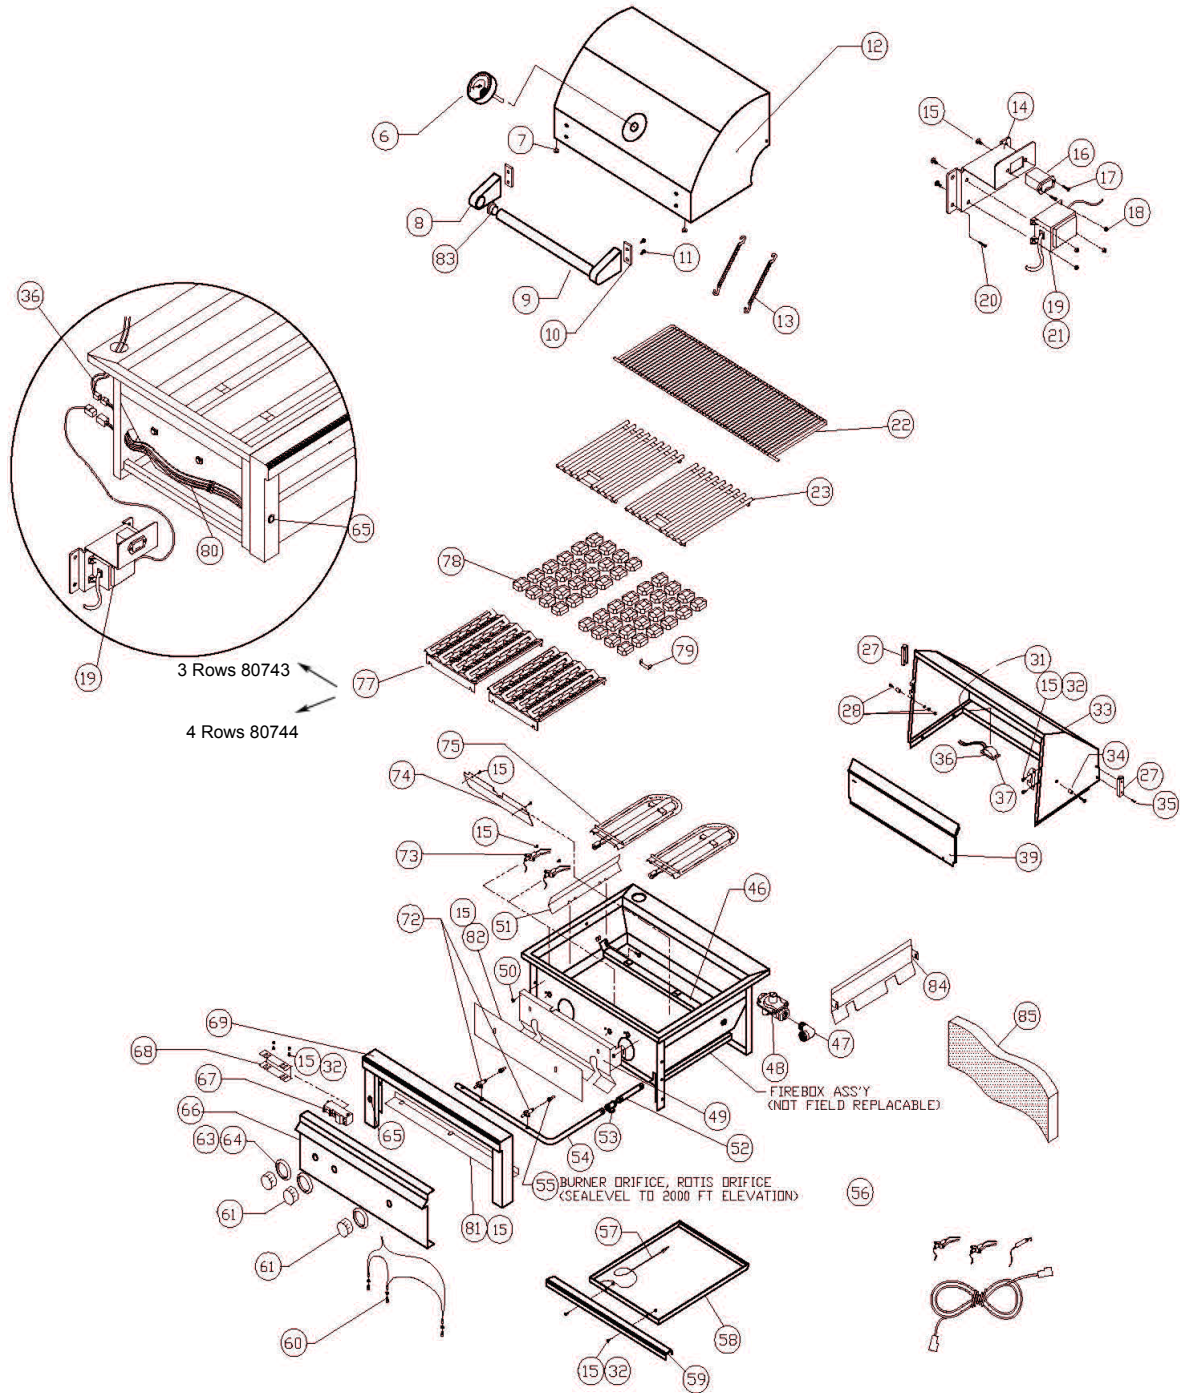

# L700F Grill

Click on any circled item, then add the part to your cart. If it won't click, the part is not available. If the part is not available, please call us at: 888.988.4546

Item	Part No.	Name	Qty	Uom	NOTES
6	33558	THERMOMETER, WATERTIGHT	1	EA	
7	32477	HOOD BUMPER, .500 DIA	2	EA	
8	11117	END CAP FDR HOOD HANDLE	2	EA	
9	34605	HOOD HANDLE, L700	1	EA	
10	20016	INSULATOR, HOOD HANDLE	1	EA	
11	31601	BOLT, HEX HEAD, 1/4 - 20 X 7/8", SIS	4	EA	
12	80781	FRONT HOOD ASSY, L700	1	EA	
13	31780	EXTENSION SPRING	2	EA	
14	33827	TRANSFORMER MOUNTING BRACKET	1	EA	
15	14014	SCREW #8-32 x 3/8 PH TRUSS HEAD S/S	4	EA	
16	31879	BATTERY HOLDER	1	EA	
NI	90262	WIRE HARNESS, L600/L700 BATTERY PACK	1	EA	
17	30751	SCREW #6-32 X 1/2 PH FLAT HEAD	1	EA	
18	31238	NUT, # 8- 32 SIS	4	EA	
19	33525	TRANSFORMER	1	EA	
20	31013	SCREW, #8 X 1/2 PH TRUSS HD TYPE 'A'	4	EA	
21	80662	COMPLETE TRANSFORMER/BATTERY BKT ASSY	1	EA	
22	34601	WARMING SHELF, L700	1	EA	
23	33779	GRATE 13 1/2' X 17 - 3/4' , L500	2	EA	
23	34602	GRATE - 12" X 17 3/4", L700 CENTER	1	EA	
27	32468	HOOD STOP, ALL PRO	1	EA	
NI	32470	BUMPER FOR HOOD STOP, .750 DIA	1	EA	
28	14013	PIVOT SCREW, 1/4-20 X 1" HEX DRIVE	1	EA	
NI	14009	PIVOT SCREW NUT, HEX, 1/4-20 SIS	1	EA	
NI	14026	PIVOT WASHER, SPLIT LOCK, 1/4 SIS	1	EA	