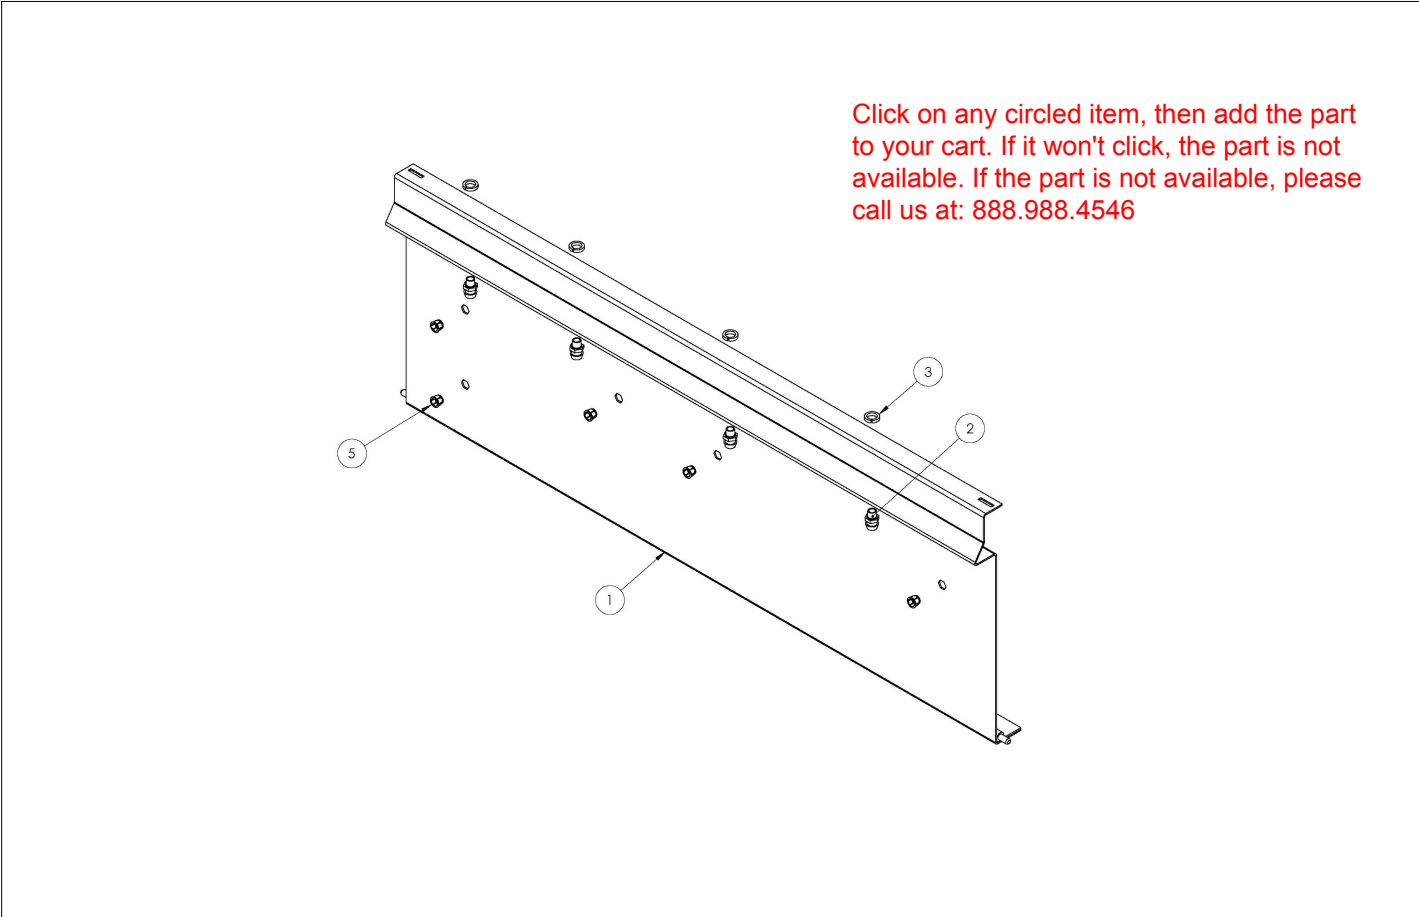

LCS30 Control Panel

Click on any circled item, then add the part to your cart. If it won't click, the part is not available. If the part is not available, please call us at: 888.988.4546

Item	Part No.	Name	Qty	Uom	NOTES
1	70546	FRONT PANEL, WELDMENT 30	1	EA	
2	32554	LED HOLDER	4	EA	
3	32055	WASHER, 5/16, SPL, SS	4	EA	
NI	70069	LED WIRE HARNESS	1	EA	
5	32768	NUT, #10-32, INSERT, STEEL, ZINC	5	EA	