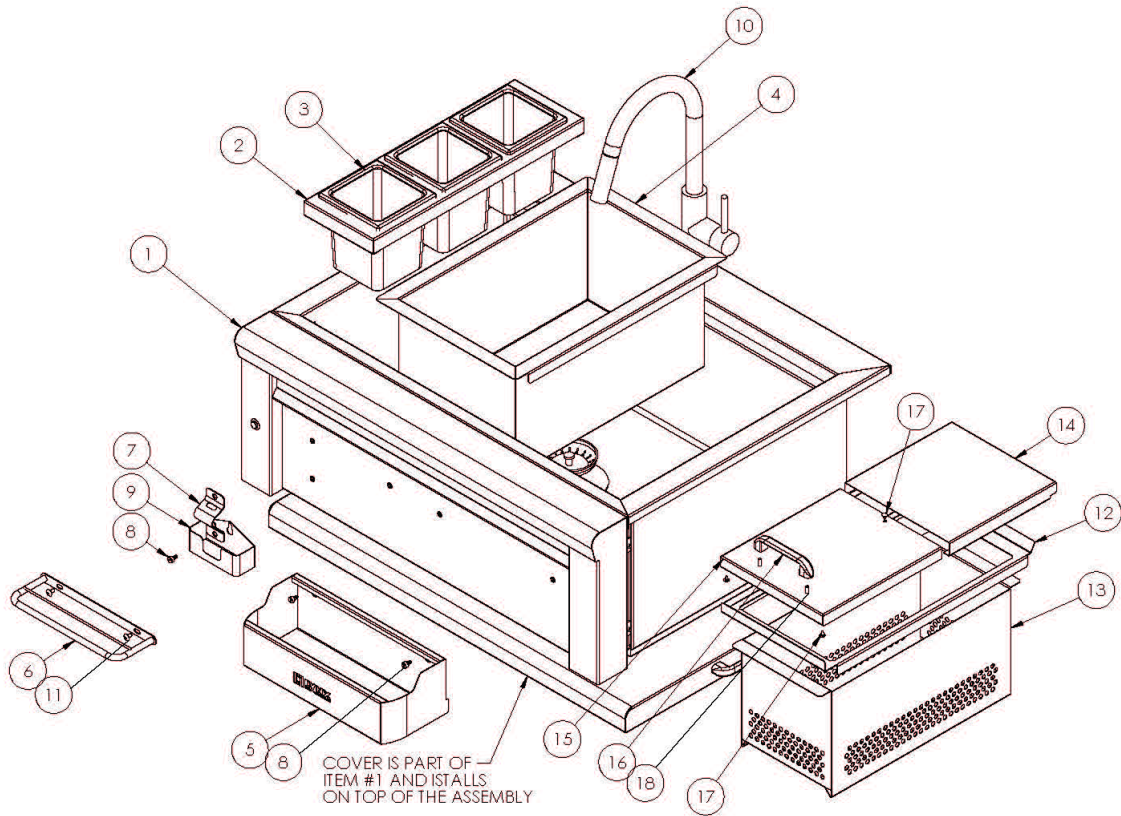

LCS30 Exterior Assembly

Click on any circled item, then add the part to your cart. If it won't click, the part is not available. If the part is not available, please call us at: 888.988.4546

Item	Part No.	Name	Qty	Uom	NOTES
1	81103	SINK ASSEMBLY, 30	1	EA	
2	36080	CUP HOLDER	1	EA	
3	11004	BOTTLE WELL	3	EA	
4	36081	ICE SINK	1	EA	
5	35754	BOTTLE AND SPICE, LARGE	1	EA	
6	35751	TOWEL BAR, SHORT	1	EA	
7	L10003	BOTTLE OPENER	1	EA	
8	32222	SCREW, SHLDR, #10-32 X 1/4, SLTD, SS, 1/4 DIA X 1/8	3	EA	
9	70547	CAP CUP	1	EA	
10	LPFK	FAUCET, GOOSE NECK PULL- DOWN	1	EA	
11	32767	SCREW, #10-32 X 3/8, THP, SS	2	EA	
12	36084	SLIDE FRAME	1	EA	
13	36082	BASKET, STRAINER	1	EA	
14	36085	SLIDE BACK	1	EA	
15	36086	SLIDE FRONT	1	EA	
16	31379	HANDLE, 4" STAINLESS	1	EA	
17	36101	DART, NYLON	3	EA	
18	14050	SCREW, #10-24 X 3/8, PHP, SS	2	EA	