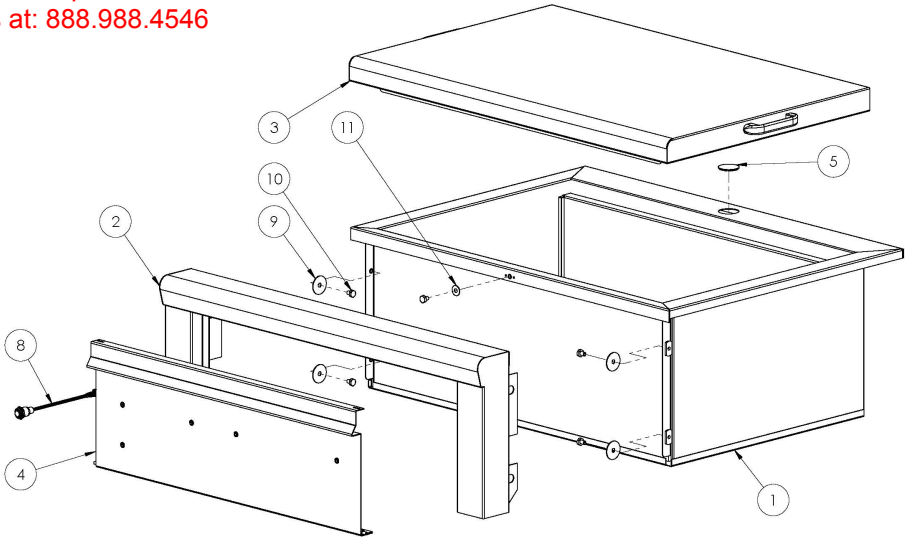

LCS30 Sink Asm

Click on any circled item, then add the part to your cart. If it won't click, the part is not available. If the part is not available, please call us at: 888.988.4546

Item	Part No.	Name	Qty	Uom	NOTES
1	70573	INSULATED SINK, 30, WLDMT	1	EA	
2	80516	BULLNOSE ASS'Y, PRO 30"	1	EA	
3	70190	LID ASSEMBLY	1	EA	
4	81104	LIGHT PANEL, 30" ASSY	1	EA	
5	34674	HOLE PLUG, 1 3/8"	1	EA	
NI	34762	BASKET STRAINER, 3 1/2"	1	EA	
NI	70070	POWER WIRE HARNESS	1	EA	
8	33148	LIGHT SWITCH + HARNESS, BLUE LIGHTED	1	EA	
9	31317	WASHER, 1/4, FLAT, SS, 1-1/4 O.D.	4	EA	
10	31930	BDLT, HEX HEAD, I/ 4-20 X 3/8', S/S	5	EA	
11	14044	Washer, 1/4, Flat, SS, 11/16 O.D.	1	EA	