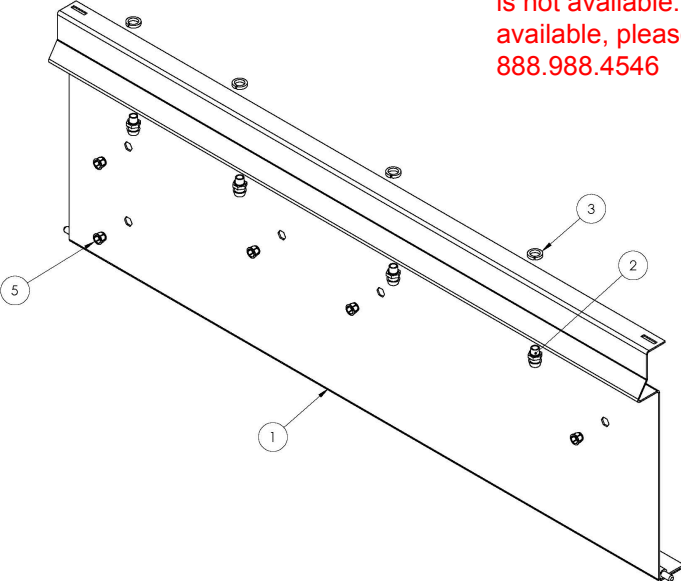

LCS30F Control Panel

Click on any circled item, then add the part to your cart. If it won't click, the part is not available. If the part is not available, please call us at: 888.988.4546

Item	Part No.	Name	Qty	Uom	NOTES
1	70546	FRONT PANEL, WELDMENT 30	1	EA	
2	32554	LED HOLDER	4	EA	
3	32055	WASHER, 5/16, SPL, SS	4	EA	
NI	70069	LED WIRE HARNESS	1	EA	
5	32768	NUT, #10-32, INSERT, STEEL, ZINC	5	EA	