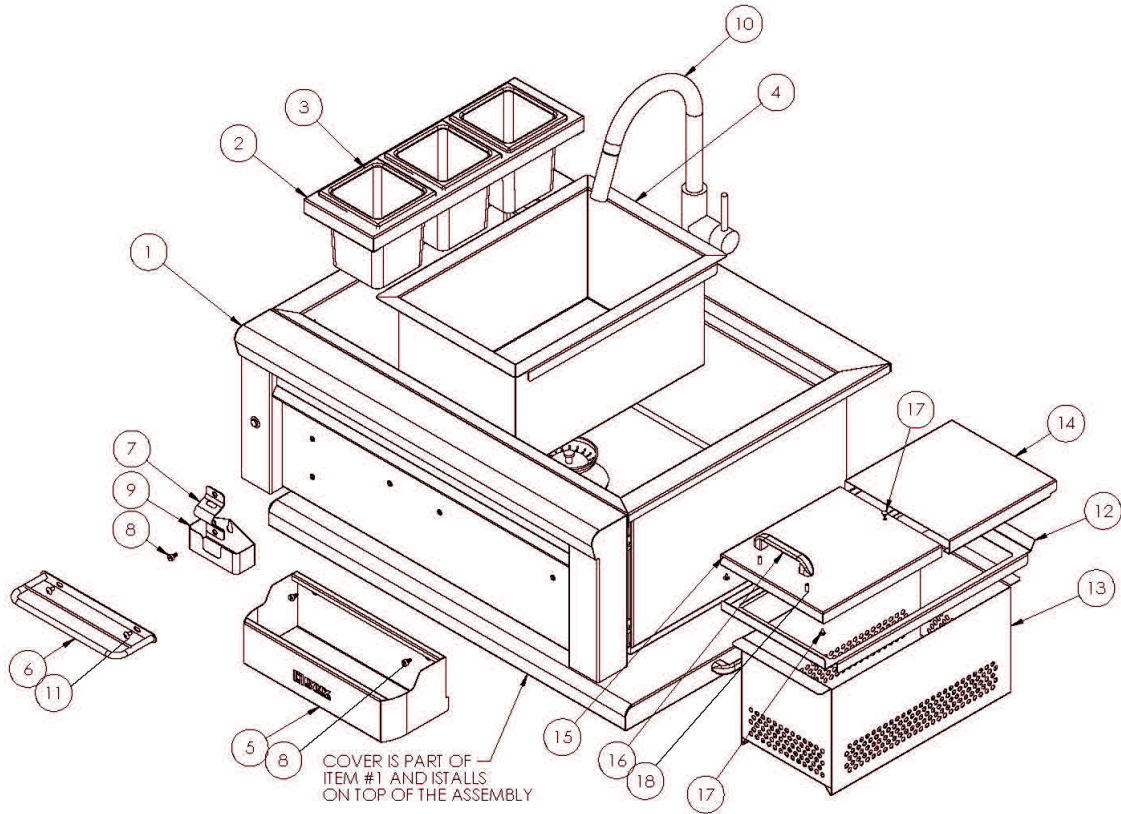

# LCS30F Exterior Assembly

Click on any circled item, then add the part to your cart. If it won't click, the part is not available. If the part is not available, please call us at: 888.988.4546

Item	Part No.	Name	Qty	Uom	NOTES
1	81103	SINK ASSEMBLY, 30	1	EA	
2	36080	CUP HOLDER	1	EA	
3	11004	BOTTLE WELL	3	EA	
4	36081	ICE SINK	1	EA	
5	35754	BOTTLE AND SPICE, LARGE	1	EA	
6	35751	TOWEL BAR, SHORT	1	EA	
7	L10003	BOTTLE OPENER	1	EA	
8	32222	SCREW, SHLDR, #10-32 X 1/4, SLTD, SS, 1/4 DIA X 1/8	3	EA	
9	70547	CAP CUP	1	EA	
10	LPFK	FAUCET, GOOSE NECK PULL- DOWN	1	EA	
11	32767	SCREW, #10-32 X 3/8, THP, SS	2	EA	
12	36084	SLIDE FRAME	1	EA	
13	36082	BASKET, STRAINER	1	EA	
14	36085	SLIDE BACK	1	EA	
15	36086	SLIDE FRONT	1	EA	
16	31379	HANDLE, 4" STAINLESS	1	EA	
17	36101	DART, NYLON	3	EA	
18	14050	SCREW, #10-24 X 3/8, PHP, SS	2	EA	