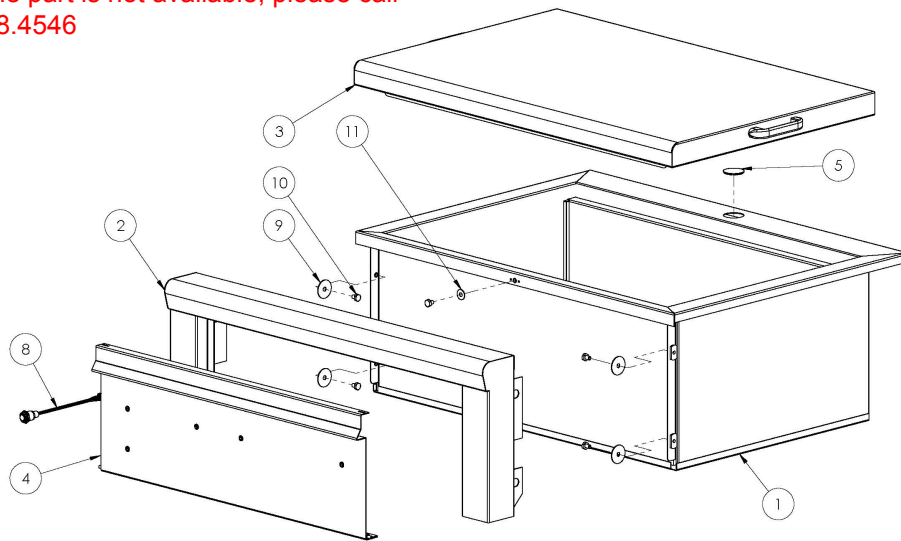

# LCS30F Sink Asm

Click on any circled item, then add the part to your cart. If it won't click, the part is not available. If the part is not available, please call us at: 888.988.4546

Item	Part No.	Name	Qty	Uom	NOTES
1	70573	INSULATED SINK, 30, WLDMT	1	EA	
2	80516	BULLNOSE ASS'Y, PRO 30"	1	EA	
3	70190	LID ASSEMBLY	1	EA	
4	81104	LIGHT PANEL, 30" ASSY	1	EA	
5	34674	HOLE PLUG, 1 3/8"	1	EA	
NI	34762	BASKET STRAINER, 3 1/2"	1	EA	
NI	70070	POWER WIRE HARNESS	1	EA	
8	33148	LIGHT SWITCH + HARNESS, BLUE LIGHTED	1	EA	
9	31317	WASHER, 1/4, FLAT, SS, 1-1/4 O.D.	4	EA	
10	31930	BDLT, HEX HEAD, I/ 4-20 X 3/8', S/S	5	EA	
11	14044	Washer, 1/4, Flat, SS, 11/16 O.D.	1	EA	