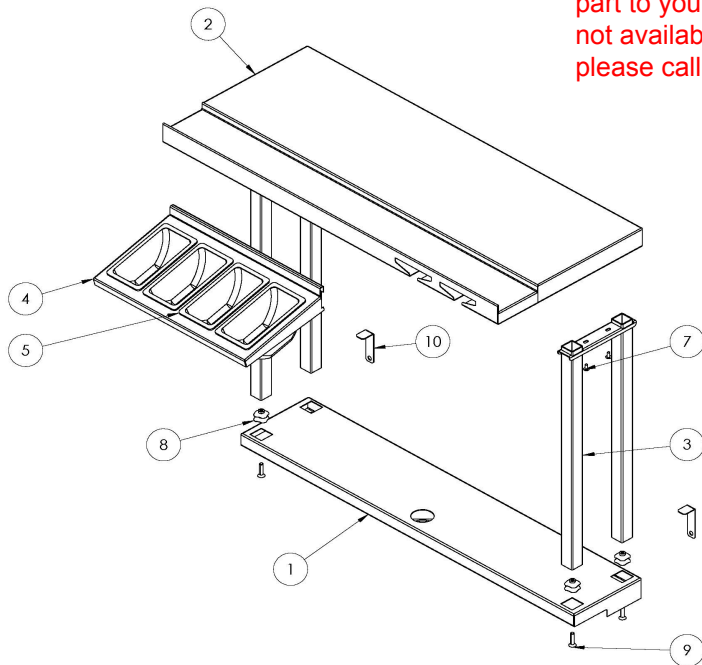

LCSPS Parts Breakdown

Click on any circled item, then add the part to your cart. If it won't click, the part is not available. If the part is not available, please call us at: 888.988.4546

Item	Part No.	Name	Qty	Uom	NOTES
1	70552	PASS SHELF BASE	1	EA	
2	70553	PASS SHELF TOP WELDMENT	1	EA	
3	70550	SUPPORT LEG P. SHELF WELDMENT	2	EA	
4	36094	TRAY, CONDIMENT	1	EA	
5	11114	TRAY, CONDIMENT CS30	4	EA	
NI	80353	LIGHT ASSY CSPS 2008	1	EA	
7	14014	SCREW #8-32 x 3/8 PH TRUSS HEAD S/S	4	EA	
8	35139	RETAINER, 1/4-20 THREADED	3	EA	
9	14043	SCREW, 1/4-20 X 1, FHP, SS	3	EA	
10	36096	STRAP, SUPPORT	2	EA	