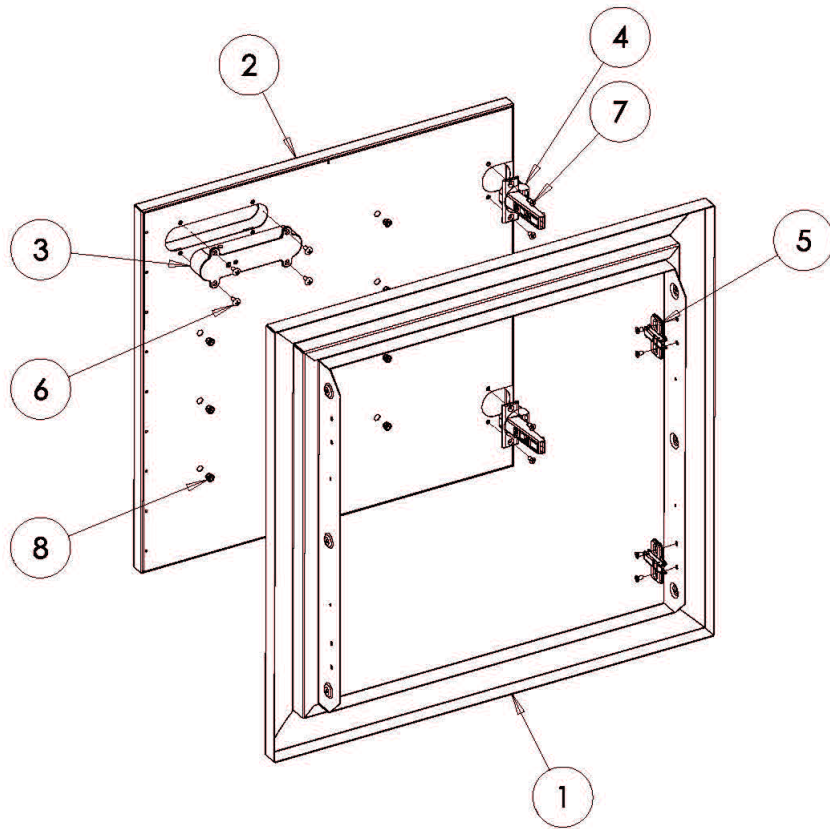

LDR24L-4 Breakdown

Click on any circled item, then add the part to your cart. If it won't click, the part is not available. If the part is not available, please call us at: 888.988.4546

Item	Part No.	Name	Qty	Uom	NOTES
1	70406	FRAME, 24, WLDMT	1	EA	
2	70437	DOOR, LEFT, 24, WLDMT	1	EA	
3	81019	HANDLE, FLUSH, ASSY	1	EA	
4	35624	HINGE, SOFT CLOSE	2	EA	
5	35792	MOUNTING PLATE, HINGE, SOFT CLOSE	2	EA	
6	14014	SCREW #8-32 x 3/8 PH TRUSS HEAD S/S	4	EA	
7	32644	SCREW, #8-32 X 5/16 PH, FLAT HD	8	EA	
8	32768	NUT, #10-32, INSERT, STEEL, ZINC	8	EA	
NI	35749	SEAL, SILICONE, GASKETING	6.4FT	EA	