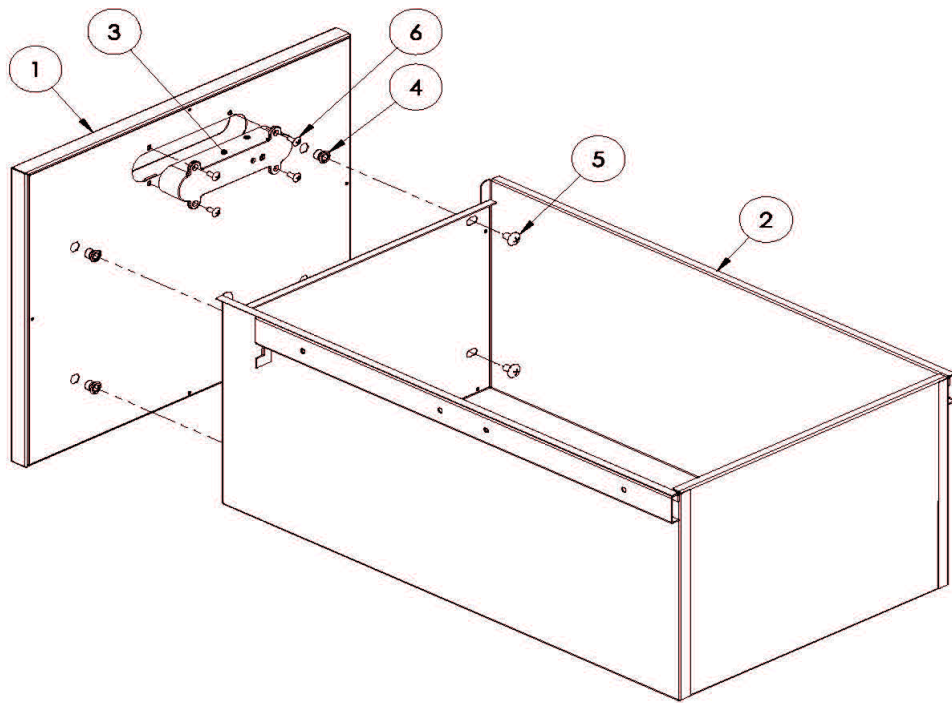

LDW19-4 Large Drawer

Click on any circled item, then add the part to your cart. If it won't click, the part is not available. If the part is not available, please call us at: 888.988.4546

Item	Part No.	Name	Qty	Uom	NOTES
1	70419	DRAWER, FACE, LG, 19, WLDMT	1	EA	
2	70424	DRAWER, BODY, LG, 36, WLDMT	1	EA	
3	81019	HANDLE, FLUSH, ASSY	1	EA	
4	32769	NUT, 1/4-20, INSERT, STEEL, ZINC	4	EA	
5	14012	SCREW, I/ 4-20 X 3/8 PH TRUSS HD, SIS	4	EA	
6	14014	SCREW #8-32 x 3/8 PH TRUSS HEAD S/S	4	EA	