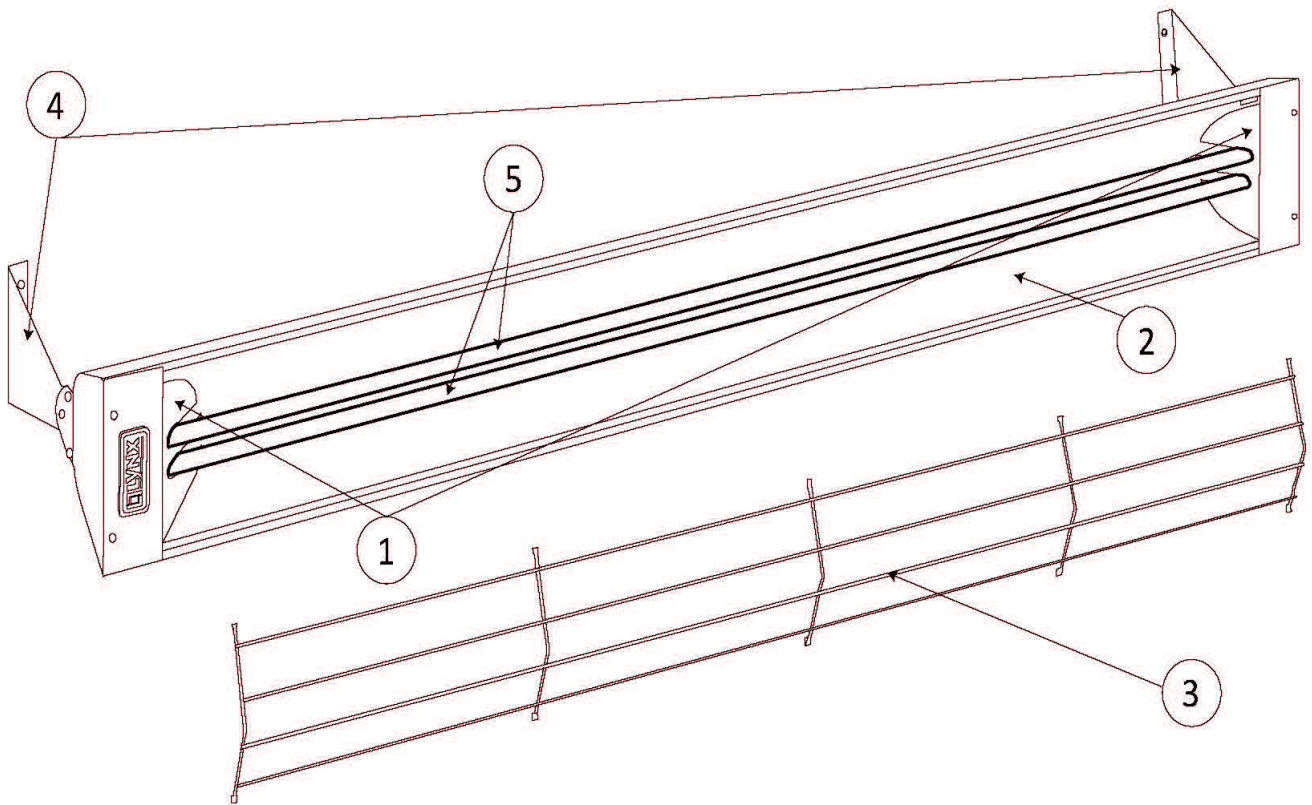

LEH39 Parts Breakdown

Click on any circled item, then add the part to your cart. If it won't click, the part is not available. If the part is not available, please call us at: 888.988.4546

Item	Part No.	Name	Qty	Uom	NOTES
1	36523	Dual Element End Reflector (Set of 2)	1	EA	
2	36525	Body Reflector – Fits 39" (1.0m)	1	EA	
3	36528	Grill Guard – Fits 39" (1.0m)	1	EA	
Not Shown	36531	Lead Wire Set – Fits 39" (1.0m)*	2	EA	
Not Shown	36532	Lead Wire Set – Fits 61-1/4" (1.6m)*	2	EA	
4	36533	SS Mounting Bracket (Set of 2)	1	EA	
5	LERE2024	Heating Element – Fits 39" (1.0m)	2	EA	