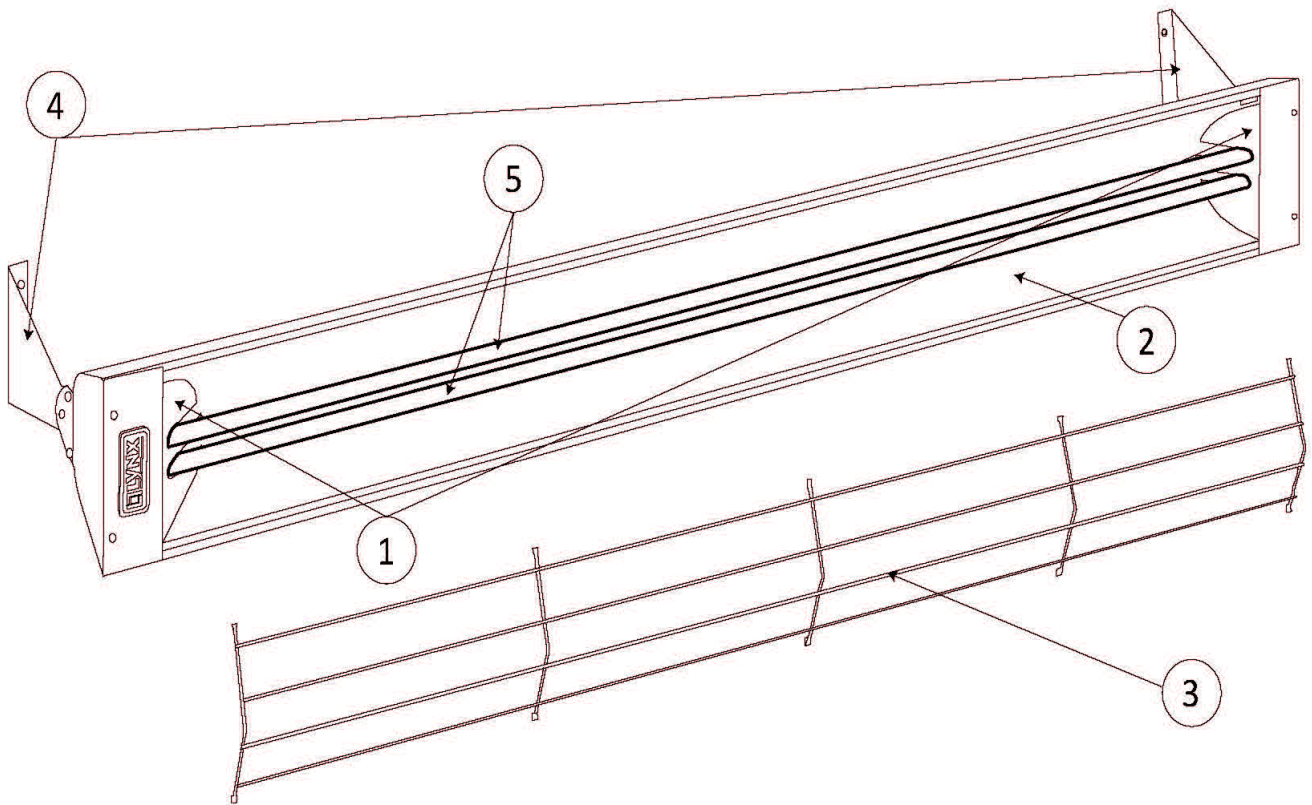

# LEH61 Parts Breakdown

Click on any circled item, then add the part to your cart. If it won't click, the part is not available. If the part is not available, please call us at: 888.988.4546

Item	Part No.	Name	Qty	Uom	NOTES
1	36523	Dual Element End Reflector (Set of 2)	1	EA	
2	36526	Body Reflector – Fits 61-1/4" (1.6m)	1	EA	
3	36529	Grill Guard – Fits 61-1/4" (1.6m)	1	EA	
Not Shown	36531	Lead Wire Set – Fits 39" (1.0m)*	2	EA	
Not Shown	36532	Lead Wire Set – Fits 61-1/4" (1.6m)*	2	EA	
4	36533	SS Mounting Bracket (Set of 2)	1	EA	
5	LERE2025	Heating Element – Fits 61-1/4" (1.6m)	2	EA	