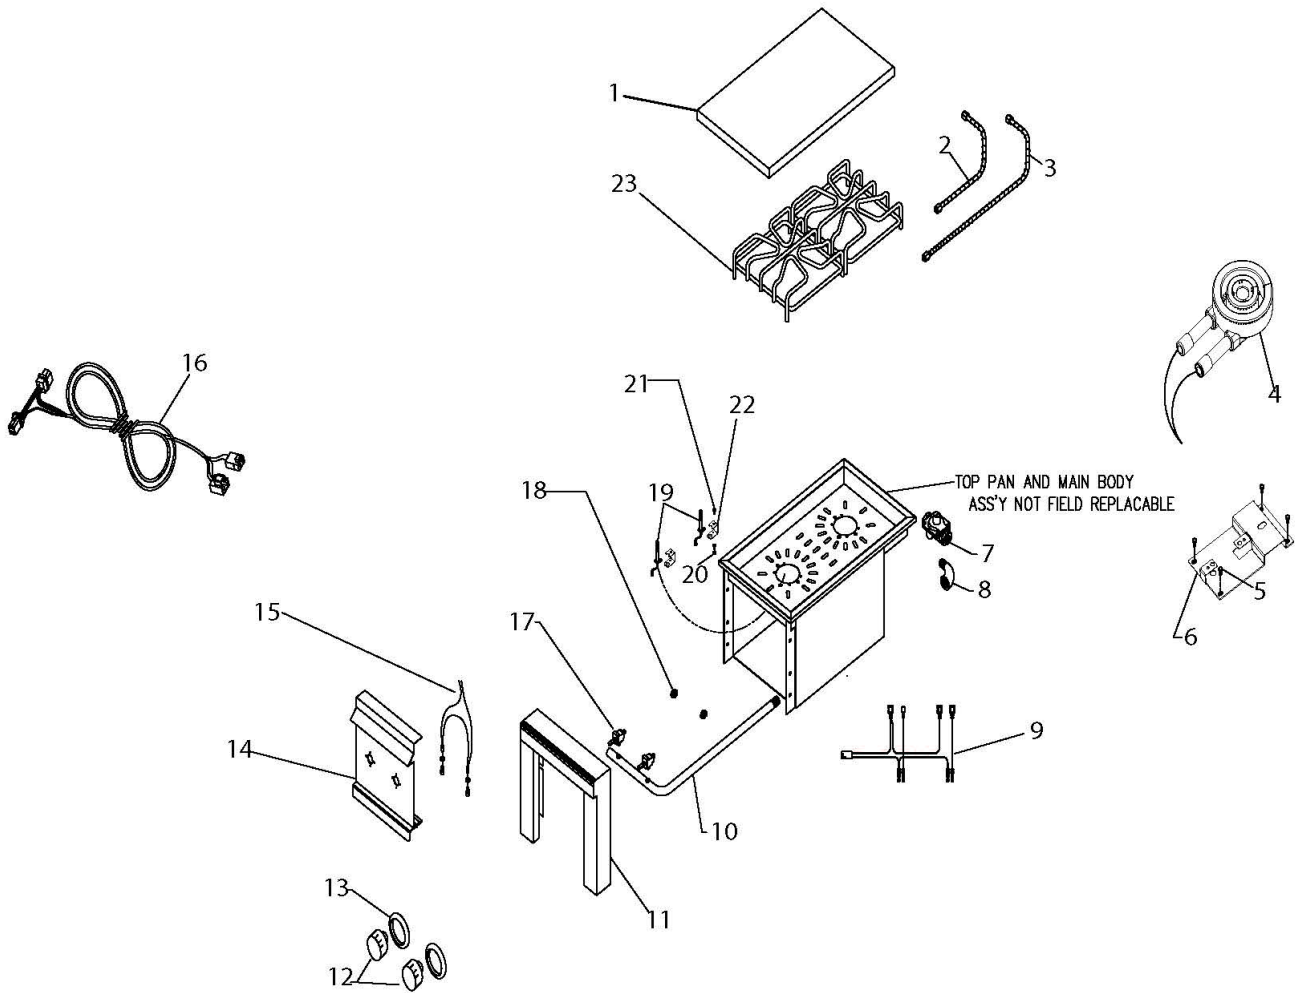

# LPB Breakdown

Click on any item, then add the part to your cart. If it won't click, the part is not available. If the part is not available, please call us at: 888.988.4546

Item	Part No.	Name	Qty	Uom	NOTES
1	31319	REMOVABLE COVER	1	EA	
2	32836	FLEX TUBE, S/S, 3/8" X 9"	1	EA	
3	32837	FLEX TUBE, S/S, 3/8" X 24"	1	EA	
4	32438	BURNER	1	EA	
NI	32582	VENTURI	1	EA	
5	31930	BDLT, HEX HEAD, I/ 4-20 X 3/8', S/S	8	EA	
6	33158	BURNER SUPPORT	1	EA	
7	30781	REGULATOR 4/11 N/G ONLY	1	EA	
8	13010	ELBOW, STREET, 1/2" 90 DEGREE-NG ONLY	1	EA	
9	70058	IGNITION WIRE HARNESS ASSY	1	EA	
10	80328	MANIFOLD COMPLETE ASSY, LP	1	EA	
Not Shown	80327	MANIFOLD COMPLETE ASSY, NG	1	EA	
11	80520	BULLNOSE ASSY	1	EA	
12	90137	KNOB BURNER STAINLESS	2	EA	
13	10001	BEZEL	2	EA	
NI	31929	BEZEL SCREW, #6-32 X 1/8 PH PAN	4	EA	
14	70073	FRONT PANEL - LIGHTED	1	EA	
15	70050	LED HARNESS ASSY	1	EA	
16	70040	MAIN POWER HARNESS	1	EA	
17	34103	MAIN BURNER VALVE W/MICROSWITCH	2	EA	
18	32587	LP ORIFICE #50	1	EA	
Not Shown	32588	NG ORIFICE #35	1	EA	
Not Shown	30738	LP ORIFICE #57	1	EA	
Not Shown	32587	LP ORIFICE #50	1	EA	
19	33051	ELECTRODE, MAIN BURNER, HOT SURFACE (SEE #73)	1	EA	
20	14024	LOCK NUT, #8-32, SIS	1	EA	
21	14014	SCREW #8-32 x 3/8 PH TRUSS HEAD S/S	1	EA	

<b>Item</b>	<b>Part No.</b>	<b>Name</b>	<b>Qty</b>	<b>Uom</b>	<b>NOTES</b>
22	33159	IGNITER BRACKET	1	EA	
23	32434	MAIN GRATE	1	EA	
NI	32435	CENTER RING GRATE	1	EA	