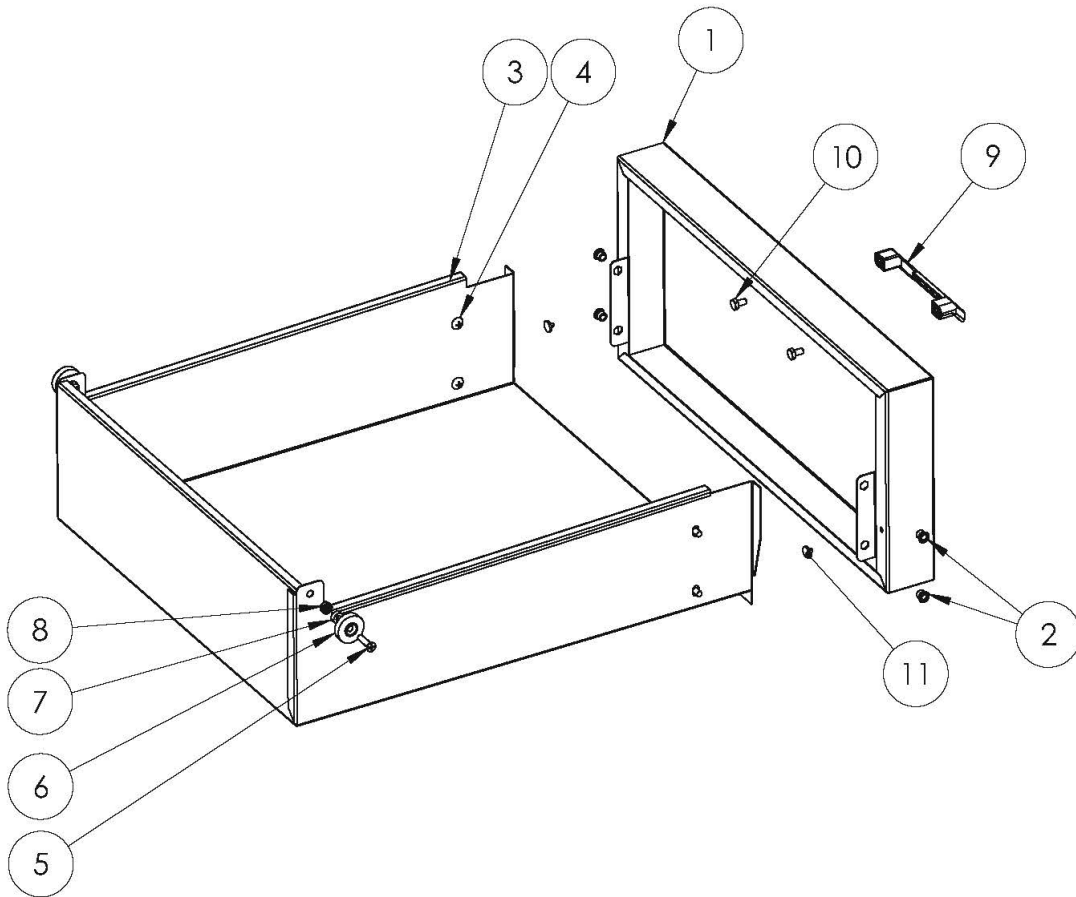

LPZAF 24in Drawer Asm

Click on any circled item, then add the part to your cart. If it won't click, the part is not available. If the part is not available, please call us at: 888.988.4546

Item	Part No.	Name	Qty	Uom	NOTES
1	35234	DRAWER FACE, 24"	1	EA	
2	32769	NUT, 1/4-20, INSERT, STEEL, ZINC	4	EA	
3	35237	DRAWER BODY, 24"	1	EA	
4	14012	SCREW, 1/4-20 X 3/8 PH TRUSS HD, SS	4	EA	
5	14043	SCREW, 1/4-20 X 1, FHP, SS	2	EA	
6	10192	BEARING, FLT SS 1.3125 DIA	2	EA	
7	10193	SPACER, 1/4 NOM, 1/2 O.D. X .21, SS, RND	2	EA	
8	31876	NUT, 1/4-20, LKN, STEEL, W/ESL	2	EA	
9	L11174	HANDLE, 5" OFFSET SS	1	EA	
10	14030	SCREW, 1/4-20 X 1/2, HHD, SS	2	EA	
11	32477	HOOD BUMPER, .500 DIA	2	EA	