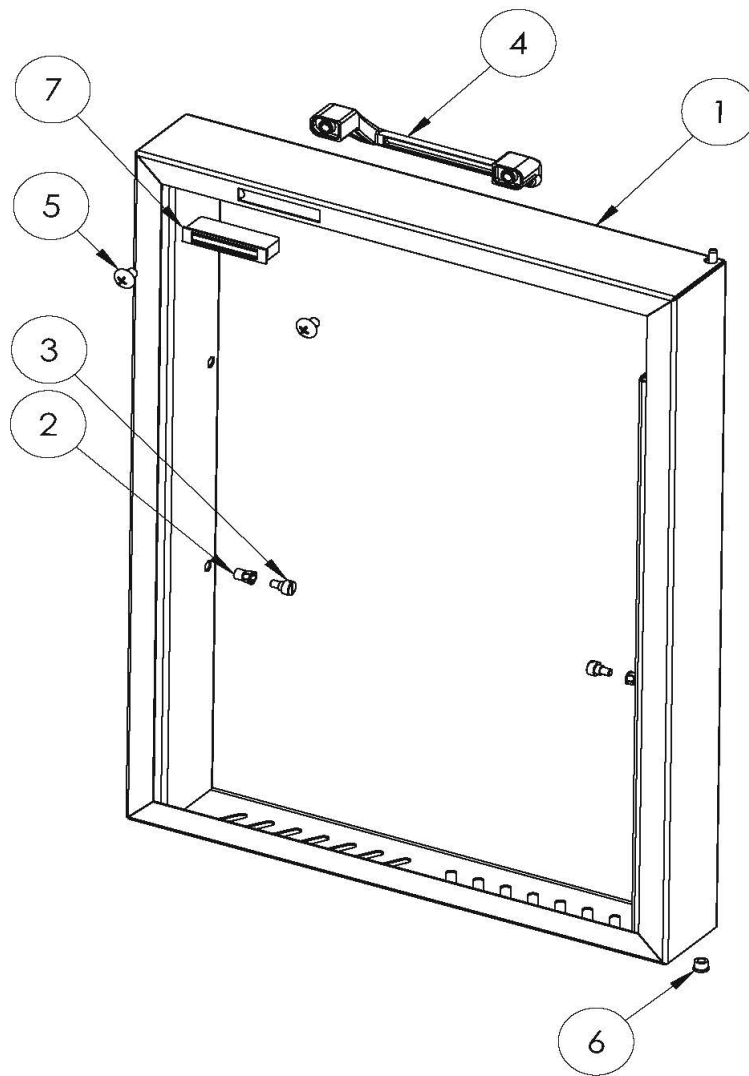

LPZAF LH Door Asm

Click on any circled item, then add the part to your cart. If it won't click, the part is not available. If the part is not available, please call us at: 888.988.4546

Item	Part No.	Name	Qty	Uom	NOTES
1	70364	DOOR WELDMENT, 15" (LH)	1	EA	
2	32768	NUT, #10-32, INSERT, STEEL, ZINC	2	EA	
3	32222	SCREW, SHLDR, #10-32 X 1/4, SLTD, SS, 1/4 DIA X 1/8	2	EA	
4	L11174	HANDLE, 5" OFFSET SS	1	EA	
5	14012	SCREW, I/ 4-20 X 318 PH TRUSS HD, SIS	2	EA	
6	32306	BEARING, FLANGE SINTERED BRONZE	1	EA	
7	31132	MAGNET, SINGLE, SNAP IN .38"	1	EA	