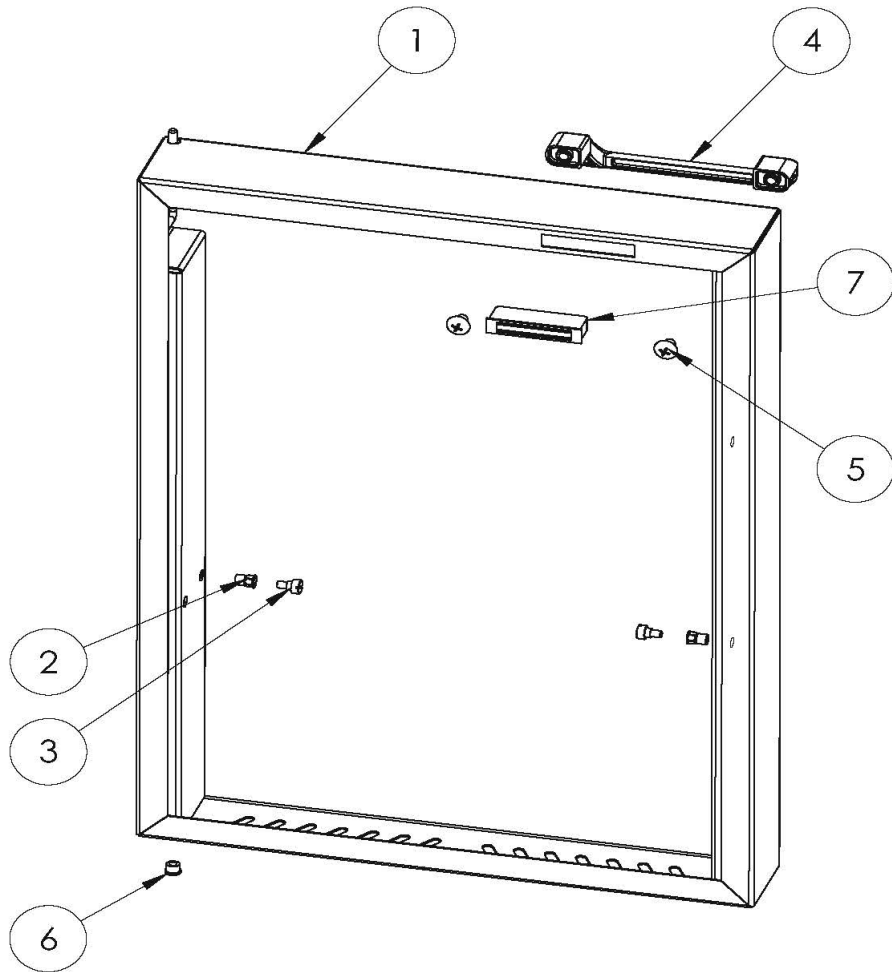

LPZAF RH Door Asm

Click on any circled item, then add the part to your cart. If it won't click, the part is not available. If the part is not available, please call us at: 888.988.4546

Item	Part No.	Name	Qty	Uom	NOTES
1	70363	DOOR WELDMENT, 15" (RH)	1	EA	
2	32768	NUT, #10-32, INSERT, STEEL, ZINC	2	EA	
3	32222	SCREW, SHLDR, #10-32 X 1/4, SLTD, SS, 1/4 DIA X 1/8	2	EA	
4	L11174	HANDLE, 5" OFFSET SS	1	EA	
5	14012	SCREW, I/ 4-20 X 318 PH TRUSS HD, SIS	2	EA	
6	32306	BEARING, FLANGE SINTERED BRONZE	1	EA	
7	31132	MAGNET, SINGLE, SNAP IN .38"	1	EA	