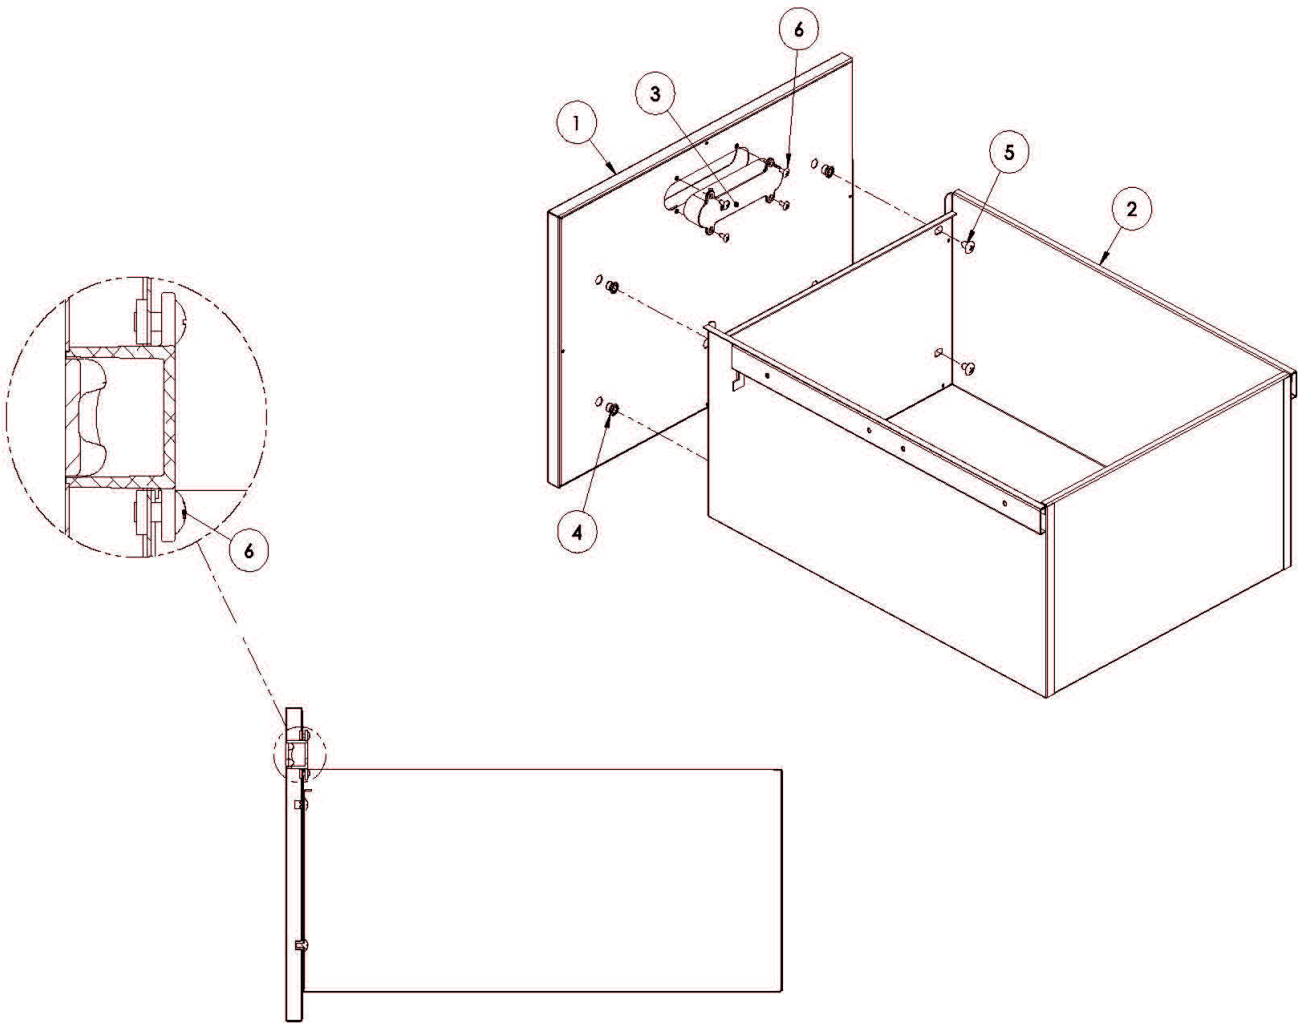

# LSA42-4 Large Drawer

Click on any circled item, then add the part to your cart. If it won't click, the part is not available. If the part is not available, please call us at: 888.988.4546

Item	Part No.	Name	Qty	Uom	NOTES
1	70427	DRAWER, FACE, LG, 42, WLDMT	1	EA	
2	70428	DRAWER, BODY, LG, 42, WLDMT	1	EA	
3	81019	HANDLE, FLUSH, ASSY	1	EA	
4	32769	NUT, 1/4-20, INSERT, STEEL, ZINC	5	EA	
5	14012	SCREW, I/ 4-20 X 3/8 PH TRUSS HD, SIS	5	EA	
6	14014	SCREW #8-32 x 3/8 PH TRUSS HEAD S/S	4	EA	