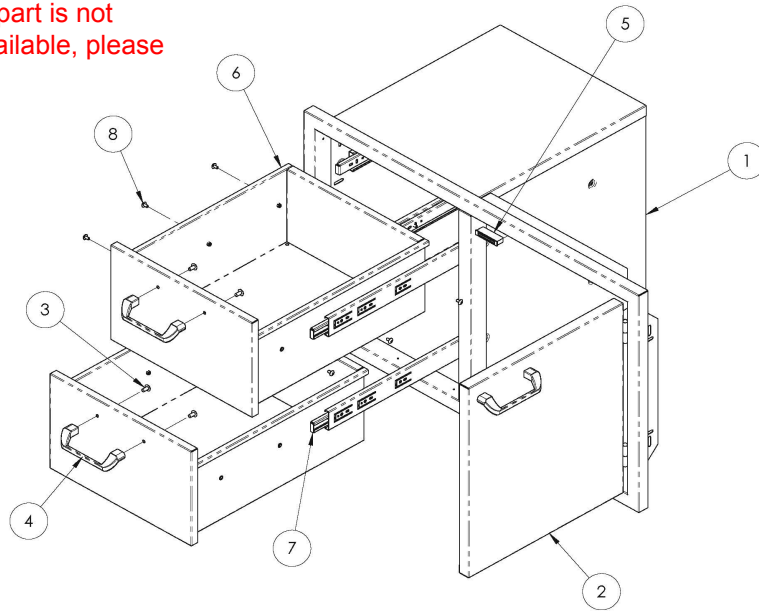

## LSA636 UNIT COMPONENTS

Click on any circled item, then add the part to your cart. If it won't click, the part is not available. If the part is not available, please call us at: 888.988.4546

| Item | Part No. | Name                             | Qty | Uom | NOTES |
|------|----------|----------------------------------|-----|-----|-------|
| 1    | 70389    | FRAME WLDMNT, LSA636             | 1   | EA  |       |
| 2    | 70376    | DOOR PANEL WLDMNT, RH 36"        | 1   | EA  |       |
| 3    | 30290    | SCREW, 1/4-20 X 1/2, THP, STEEL  | 6   | EA  |       |
| 4    | L11174   | HANDLE, 5" OFFSET SS             | 3   | EA  |       |
| 5    | 34959    | MAGNET, SNAP-IN 1" X 1 1/2"      | 1   | EA  |       |
| 6    | 70388    | DRAWER WLDMNT, 36"               | 1   | EA  |       |
| 7    | 32217    | DRAWER SLIDE, 18" FULL EXTENTION | 4   | EA  |       |
| 8    | 32767    | SCREW, #10-32 X 3/8, THP, SS     | 12  | EA  |       |
| 9    | 32377    | RIVET, .125 X .265, BLIND, SS    | 8   | EA  |       |