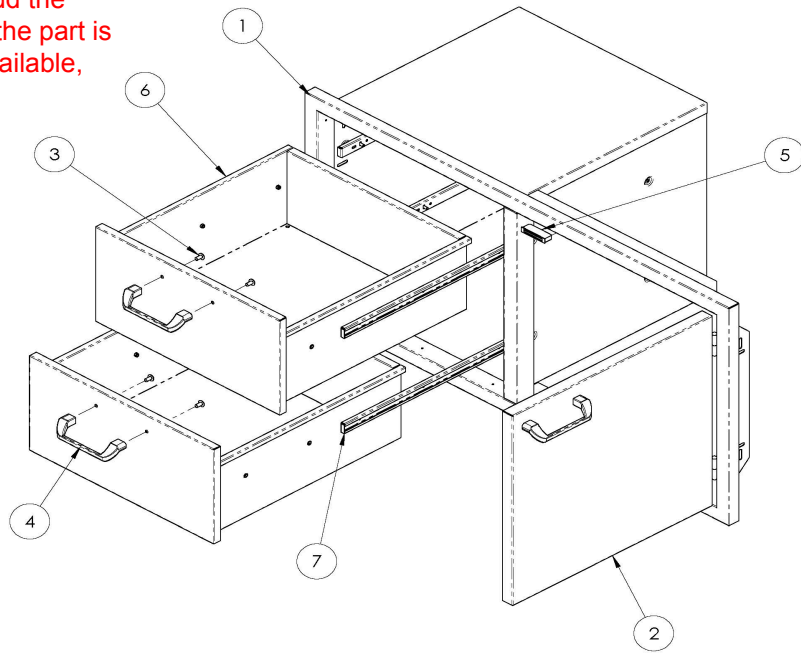

LSA742 UNIT COMPONENTS

Click on any circled item, then add the part to your cart. If it won't click, the part is not available. If the part is not available, please call us at: 888.988.4546

| Item | Part No. | Name | Qty | Uom | NOTES |
|------|----------|----------------------------------|-----|-----|-------|
| 1 | 70385 | FRAME WLDMNT, LSA742 | 1 | EA | |
| 2 | 70383 | DOOR PANEL WLDMNT, RH 42" | 1 | EA | |
| 3 | 30290 | SCREW, 1/4-20 X 1/2, THP, STEEL | 6 | EA | |
| 4 | L11174 | HANDLE, 5" OFFSET SS | 3 | EA | |
| 5 | 34959 | MAGNET, SNAP-IN 1" X 1 1/2" | 1 | EA | |
| 6 | 70386 | DRAWER WLDMNT, 42" | 2 | EA | |
| 7 | 32217 | DRAWER SLIDE, 18" FULL EXTENTION | 4 | EA | |
| 8 | 32767 | SCREW, #10-32 X 3/8, THP, SS | 12 | EA | |
| 9 | 32377 | RIVET, .125 X .265, BLIND, SS | 8 | EA | |