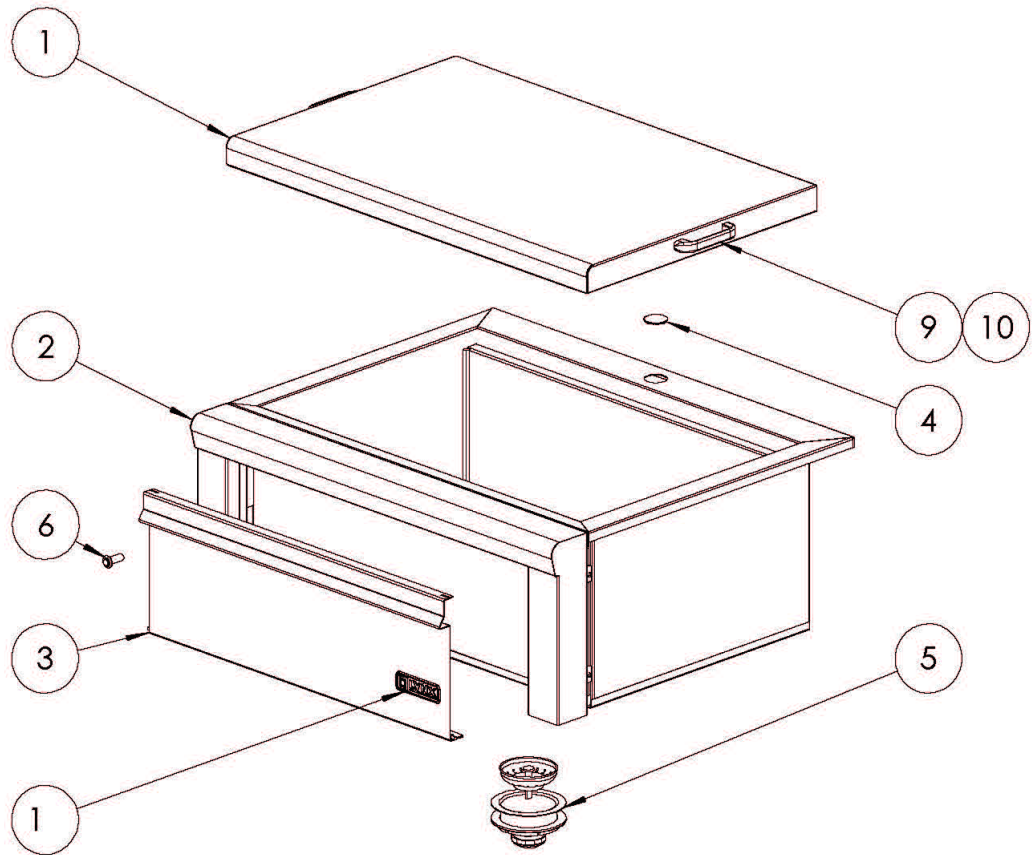

LSK24 Parts Breakdown

Click on any circled item, then add the part to your cart. If it won't click, the part is not available. If the part is not available, please call us at: 888.988.4546

Item	Part No.	Name	Qty	Uom	NOTES
1	70191	LID ASSEMBLY	1	EA	
2	70185	BULLNOSE ASSY	1	EA	
3	80860	LIGHT PANEL ASSY	1	EA	
4	34674	HOLE PLUG, 1 3/8"	1	EA	
5	34762	BASKET STRAINER, 3 1/2"	1	EA	
6	33148	LIGHT SWITCH + HARNESS, BLUE LIGHTED	1	EA	
NI	70070	POWER WIRE HARNESS	1	EA	
NI	70069	LED WIRE HARNESS	1	EA	
9	31379	HANDLE, 4" STAINLESS	2	EA	
10	14050	SCREW, #10-24 X 3/8, PHP, SS	4	EA	
11	11074	LYNX LOGO	1	EA	
NI	31062	NUT, 1/8, SPEED, STEEL, SELF THREADING	2	EA	
NI	33525	TRANSFORMER	1	EA	