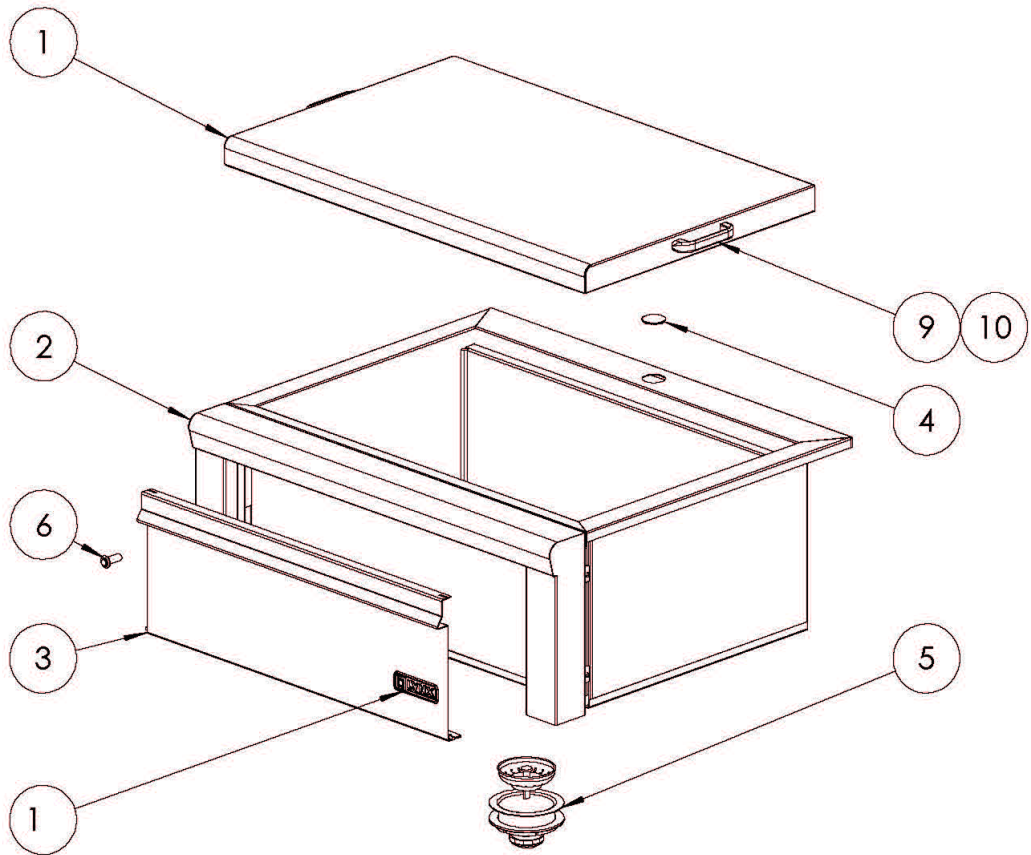

LSK30 Parts Breakdown

Click on any circled item, then add the part to your cart. If it won't click, the part is not available. If the part is not available, please call us at: 888.988.4546

Item	Part No.	Name	Qty	Uom	NOTES
1	70190	LID ASSEMBLY	1	EA	
2	80516	BULLNOSE ASS'Y, PRO 30"	1	EA	
3	80861	LGITH PANEL ASSY	1	EA	
4	34674	HOLE PLUG, 1 3/8"	1	EA	
5	34762	BASKET STRAINER, 3 1/2"	1	EA	
6	33148	LIGHT SWITCH + HARNESS, BLUE LIGHTED	1	EA	
NI	70070	POWER WIRE HARNESS	1	EA	
NI	70069	LED WIRE HARNESS	1	EA	
9	31379	HANDLE, 4" STAINLESS	2	EA	
10	14050	SCREW, #10-24 X 3/8, PHP, SS	4	EA	
11	11074	LYNX LOGO	1	EA	
NI	31062	NUT, 1/8, SPEED, STEEL, SELF THREADING	2	EA	
NI	33525	TRANSFORMER	1	EA	