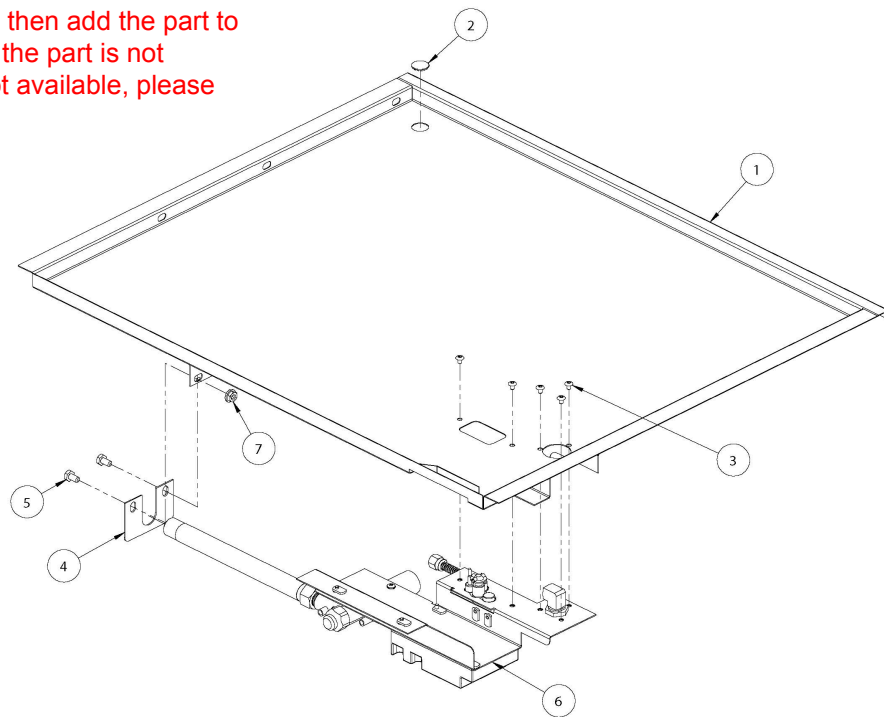

# LSMK Pan Assembly

Click on any circled item, then add the part to your cart. If it won't click, the part is not available. If the part is not available, please call us at: 888.988.4546

<b>Item</b>	<b>Part No.</b>	<b>Name</b>	<b>Qty</b>	<b>Uom</b>	<b>NOTES</b>
1	70496	PAN, BOTTOM, WLDMT	1	EA	
2	30666	HOLE PLUG 3/4	1	EA	
3	32389	SCREW, #8-32 X 1/4, THP, SS	7	EA	
4	36011	HANGER PLATE	1	EA	
5	14030	SCREW, 1/4-20 X 1/2, HHD, SS	2	EA	
6	81050	BURNER, SMOKER, ASSY	1	EA	
7	32731	NUT, 1/4-20, FLG, SS, SERRATED	2	EA	