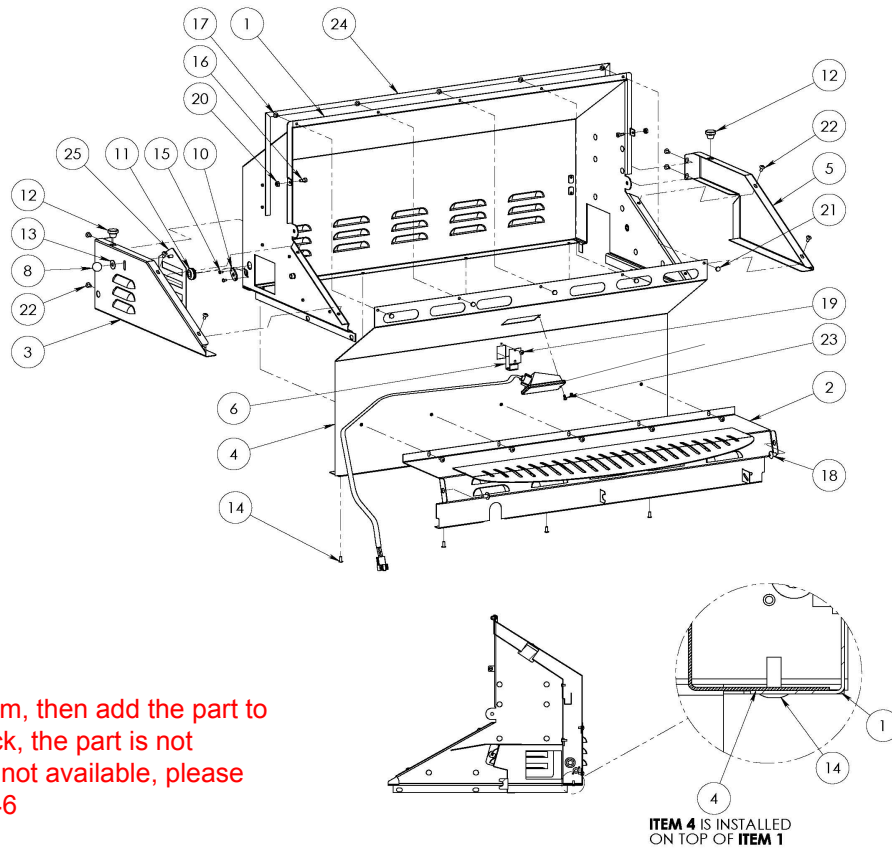

LSMK Rear Hood Assembly

Item	Part No.	Name	Qty	Uom	NOTES
1	70497	REAR HOOD WLDMT	1	EA	
2	70499	SMOKE VENT, WLDMT	1	EA	
3	70501	SUPPORT WALL, LH, WLDMT	1	EA	
4	70500	LINER, REAR HOOD, WLDMT	1	EA	
5	35909	SUPPORT WALL, RH	1	EA	
6	35914	TC CLIP	1	EA	
7	80446	HOOD LIGHT ASS'Y, SINGLE W/IOW BULB	1	EA	
8	33686	BALL, KNOB (11-16)	1	EA	
NI	35489	CABLE, EXTENSION, ANTENNA, 6.5 FT	1	EA	
10	35968	PLATE, MNT, GRN ISOLATION	1	EA	
11	33512	GROMMET, RBR, 3/8 I.D. X 5/8 O.D.	1	EA	
12	32470	BUMPER FOR HOOD STOP, .750 DIA	2	EA	
13	14044	Washer, 1/4, Flat, SS, 11/16 O.D.	1	EA	
14	30292	RIVET, 5/32 x 3/8, BLIND, SS	4	EA	
15	32377	RIVET, .125 X .265, BLIND, SS	2	EA	
16	31781	SCREW, SHOULDER, #8-32 X 3/16	2	EA	
17	32389	SCREW, #8-32 X 1/4, THP, SS	5	EA	
18	14012	SCREW, 1/ 4-20 X 318 PH TRUSS HD, SIS	2	EA	
19	34035	BEZEL SCREW, #6-32 x 1/8 PH PAN	1	EA	
20	14024	LOCK NUT, #8-32, SIS	2	EA	
21	31805	NUT, #8-32, ACORN, SS	5	EA	
22	14014	SCREW #8-32 x 3/8 PH TRUSS HEAD S/S	13	EA	
23	30617	SCREW, #6-32 X 1/4, FIP, STEEL	1	EA	
24	31935	WEATHER STRIPPING, 3/8"	45"	EA	
25	70529	SHUTTER PLATE, WLDMT	1	EA	