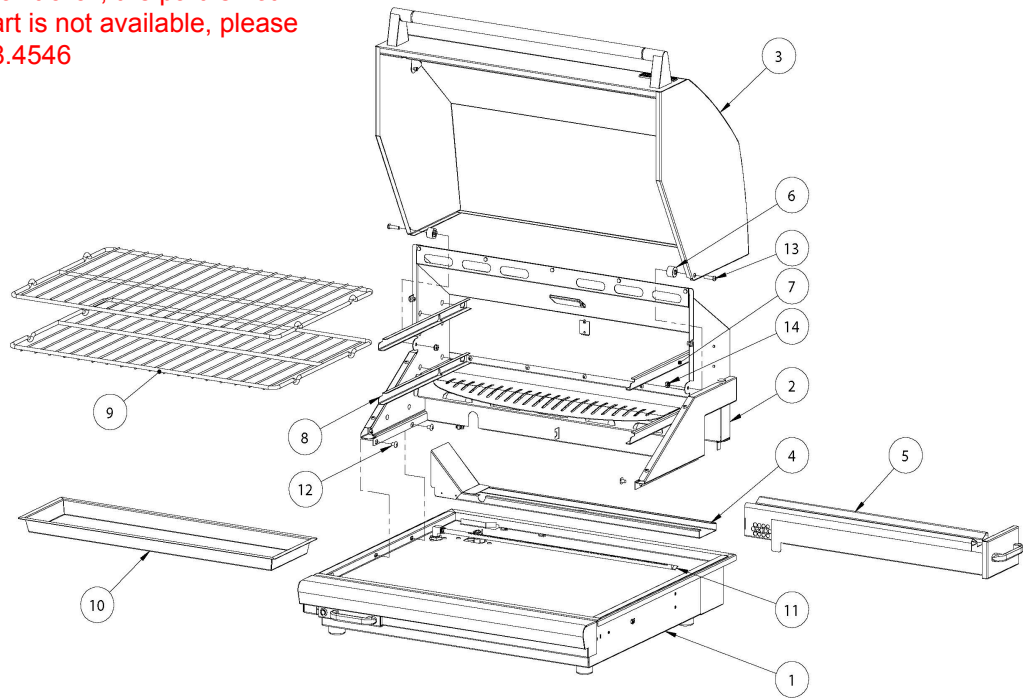

# LSMK Smoker Assembly

Click on any circled item, then add the part to your cart. If it won't click, the part is not available. If the part is not available, please call us at: 888.988.4546

Item	Part No.	Name	Qty	Uom	NOTES
1	81053	BASE, SMOKER, ASSY	1	EA	
2	81052	REAR HOOD ASSY	1	EA	
3	81051	FRONT HOOD ASSY.	1	EA	
4	70492	AIR CHANNEL, WLDMT	1	EA	
5	81054	DRAWER, CHIP TRAY, ASSY	1	EA	
6	32642	SPACER, HOOD 5/8" GE	2	EA	
7	35912	TRAY SUPPORT RAIL, RH	2	EA	
8	35913	TRAY SUPPORT RAIL, LH	2	EA	
9	34789	RACK, WIRE	2	EA	
10	35959	TRAY, BASTING	1	EA	
11	35882	GAS BURNER, STRAIGHT	1	EA	
12	14012	SCREW, 1/4-20 X 3/8 PH TRUSS HD, SIS	4	EA	
13	14013	PIVOT SCREW, 1/4-20 X 1" HEX DRIVE	2	EA	
14	31876	NUT, 1/4-20, LKN, STEEL, W/ESL	2	EA	