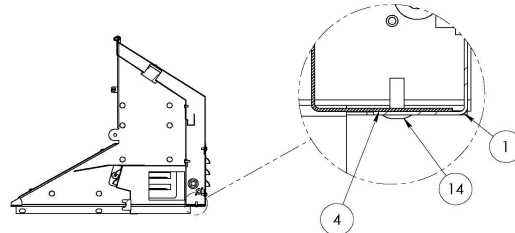

# LSMKF Rear Hood Assembly

Click on any circled item, then add the part to your cart. If it won't click, the part is not available. If the part is not available, please call us at: 888.988.4546

ITEM 4 IS INSTALLED ON TOP OF ITEM 1

Item	Part No.	Name	Qty	Uom	NOTES
1	70497	REAR HOOD WLDMT	1	EA	
2	70499	SMOKE VENT, WLDMT	1	EA	
3	70501	SUPPORT WALL, LH, WLDMT	1	EA	
4	70500	LINER, REAR HOOD, WLDMT	1	EA	
5	35909	SUPPORT WALL, RH	1	EA	
6	35914	TC CLIP	1	EA	
7	80446	HOOD LIGHT ASS'Y, SINGLE W/IOW BULB	1	EA	
8	33686	BALL, KNOB (11-16)	1	EA	
NI	35489	CABLE, EXTENSION, ANTENNA, 6.5 FT	1	EA	
10	35968	PLATE, MNT, GRN ISOLATION	1	EA	
11	33512	GROMMET, RBR, 3/8 I.D. X 5/8 O.D.	1	EA	
12	32470	BUMPER FOR HOOD STOP, .750 DIA	2	EA	
13	14044	Washer, 1/4, Flat, SS, 11/16 O.D.	1	EA	
14	30292	RIVET, 5/32 x 3/8, BLIND, SS	4	EA	
15	32377	RIVET, .125 X .265, BLIND, SS	2	EA	
16	31781	SCREW, SHOULDER, #8-32 X 3/16	2	EA	
17	32389	SCREW, #8-32 X 1/4, THP, SS	5	EA	
18	14012	SCREW, I/ 4-20 X 318 PH TRUSS HD, SIS	2	EA	
19	34035	BEZEL SCREW, #6-32 x 1/8 PH PAN	1	EA	
20	14024	LOCK NUT, #8-32, SIS	2	EA	
21	31805	NUT, #8-32, ACORN, SS	5	EA	
22	14014	SCREW #8-32 x 3/8 PH TRUSS HEAD S/S	13	EA	
23	30617	SCREW, #6-32 X 1/4, FIP, STEEL	1	EA	
24	31935	WEATHER STRIPPING, 3/8"	45"	EA	
25	70529	SHUTTER PLATE, WLDMT	1	EA	