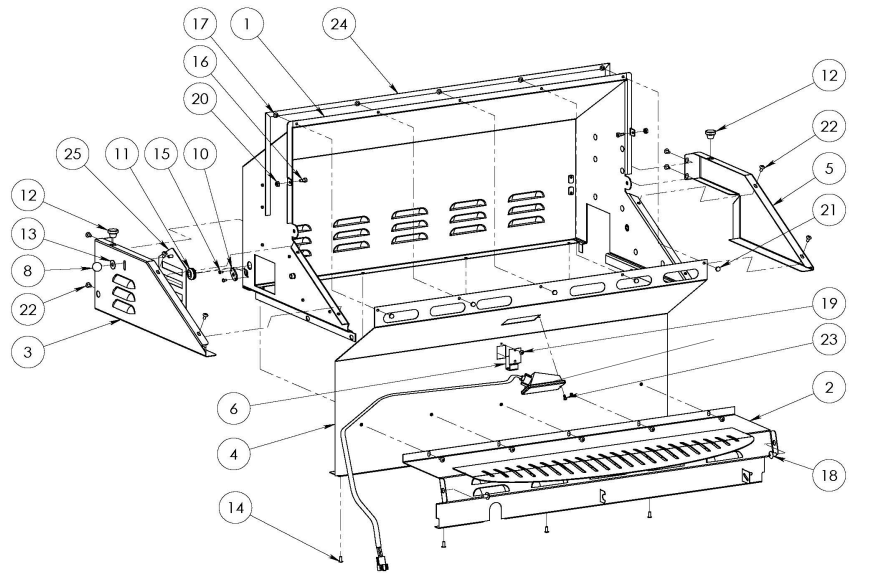

# LSMKF Rear Hood Assembly

Click on any circled item, then add the part to your cart. If it won't click, the part is not available. If the part is not available, please call us at: 888.988.4546

ITEM 4 IS INSTALLED ON TOP OF ITEM 1

Item	Part No.	Name	Qty	Uom	NOTES
1	70497	REAR HOOD WLDMT	1	EA	
2	70499	SMOKE VENT, WLDMT	1	EA	
3	70501	SUPPORT WALL, LH, WLDMT	1	EA	
4	70500	LINER, REAR HOOD, WLDMT	1	EA	
5	35909	SUPPORT WALL, RH	1	EA	
6	35914	TC CLIP	1	EA	
7	80446	HOOD LIGHT ASS'Y, SINGLE W/IOW BULB	1	EA	
8	33686	BALL, KNOB (11-16)	1	EA	
NI	35489	CABLE, EXTENSION, ANTENNA, 6.5 FT	1	EA	
10	35968	PLATE, MNT, GRN ISOLATION	1	EA	
11	33512	GROMMET, RBR, 3/8 I.D. X 5/8 O.D.	1	EA	
12	32470	BUMPER FOR HOOD STOP, .750 DIA	2	EA	
13	14044	Washer, 1/4, Flat, SS, 11/16 O.D.	1	EA	
14	30292	RIVET, 5/32 x 3/8, BLIND, SS	4	EA	
15	32377	RIVET, .125 X .265, BLIND, SS	2	EA	
16	31781	SCREW, SHOULDER, #8-32 X 3/16	2	EA	
17	32389	SCREW, #8-32 X 1/4, THP, SS	5	EA	
18	14012	SCREW, I/ 4-20 X 318 PH TRUSS HD, SIS	2	EA	
19	34035	BEZEL SCREW, #6-32 x 1/8 PH PAN	1	EA	
20	14024	LOCK NUT, #8-32, SIS	2	EA	
21	31805	NUT, #8-32, ACORN, SS	5	EA	
22	14014	SCREW #8-32 x 3/8 PH TRUSS HEAD S/S	13	EA	
23	30617	SCREW, #6-32 X 1/4, FIP, STEEL	1	EA	
24	31935	WEATHER STRIPPING, 3/8"	45"	EA	
25	70529	SHUTTER PLATE, WLDMT	1	EA	