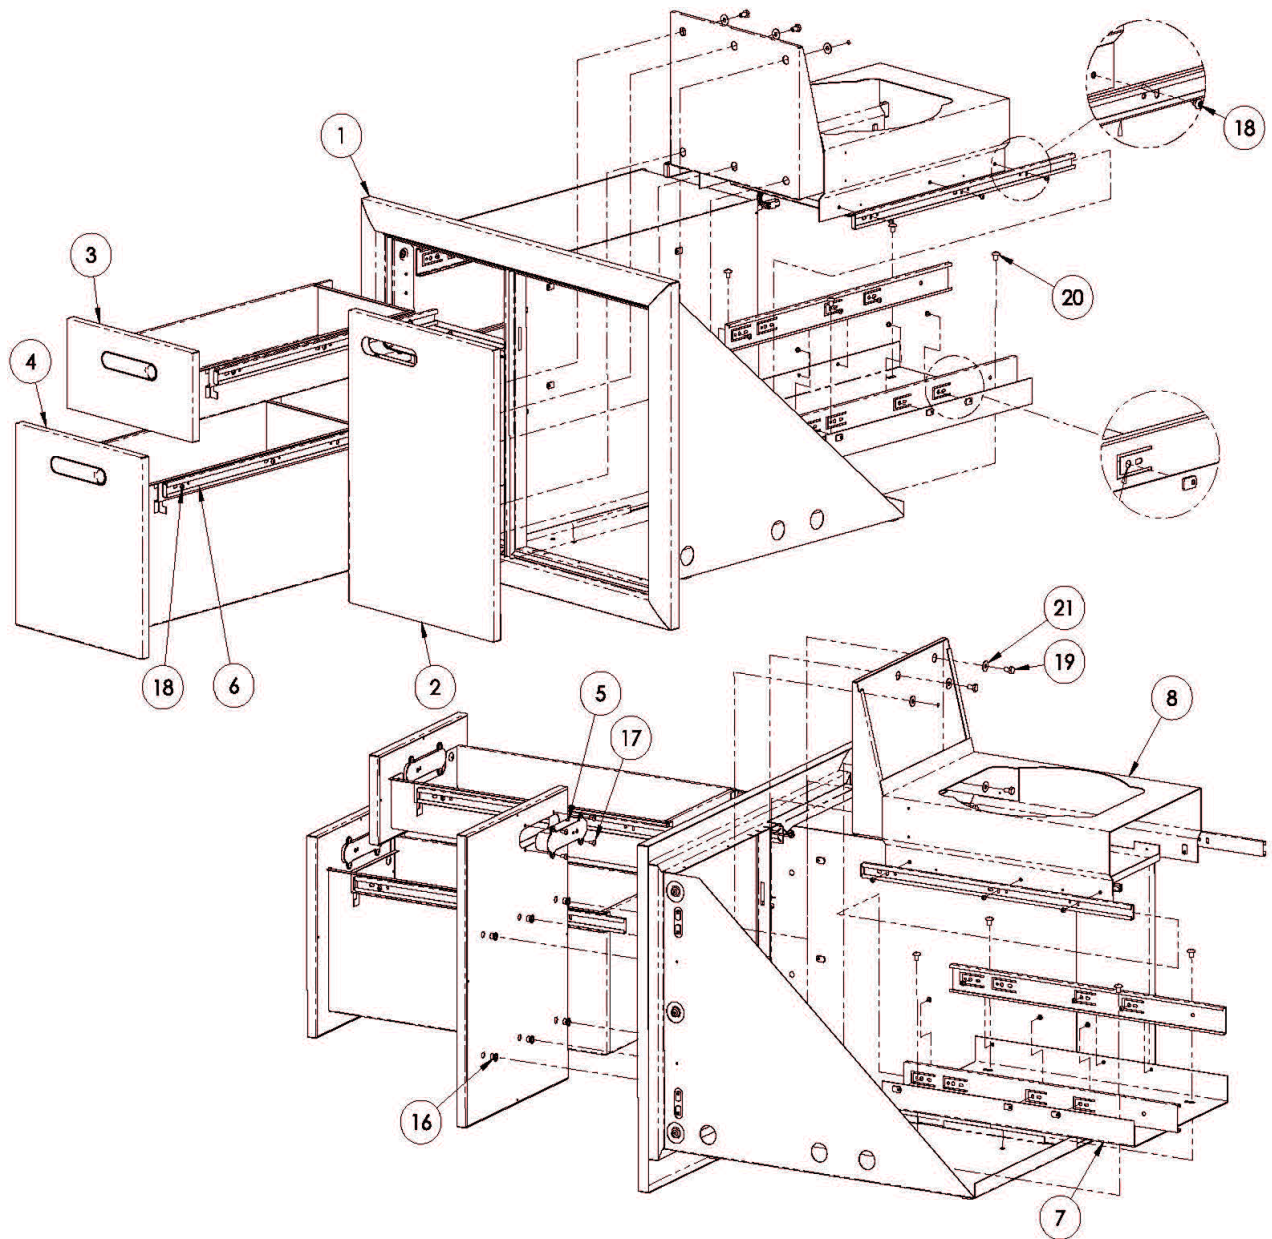

LTA30-4 Front View

Click on any circled item, then add the part to your cart. If it won't click, the part is not available. If the part is not available, please call us at: 888.988.4546

Item	Part No.	Name	Qty	Uom	NOTES
1	70445	CHASSIS, LSA-LTA 30, WLDMT	1	EA	
2	70434	DOOR, RIGTH, 30, TRASH, WLDMT	1	EA	
3	81011	DRAWER, SM, 30, ASSY	1	EA	
4	81012	DRAWER, LG, 30, ASSY	1	EA	
5	81019	HANDLE, FLUSH, ASSY	1	EA	
6	34731	DRAWER SLIDE, 22", SOFT CLOSE	6	EA	
7	70473	TANK TRAY MOUNT, LTA30, WLDMT	1	EA	
8	70439	SHELF, SLIDE-OUT, TANK/TRASH, WLDMT	1	EA	
16	32769	NUT, 1/4-20, INSERT, STEEL, ZINC	6	EA	
17	14014	SCREW #8-32 x 3/8 PH TRUSS HEAD S/S	4	EA	
18	33517	SCREW, #8-32 X 3/16, PHP, SS	28	EA	
19	14030	SCREW, 1/4-20 X 1/2, HHD, SS	6	EA	
20	14012	SCREW, 1/4-20 X 3/8 PH TRUSS HD, SIS	4	EA	
21	14044	Washer, 1/4, Flat, SS, 11/16 O.D.	6	EA	
NI	35749	SEAL, SILICONE, GASKETING	12.4FT	EA	