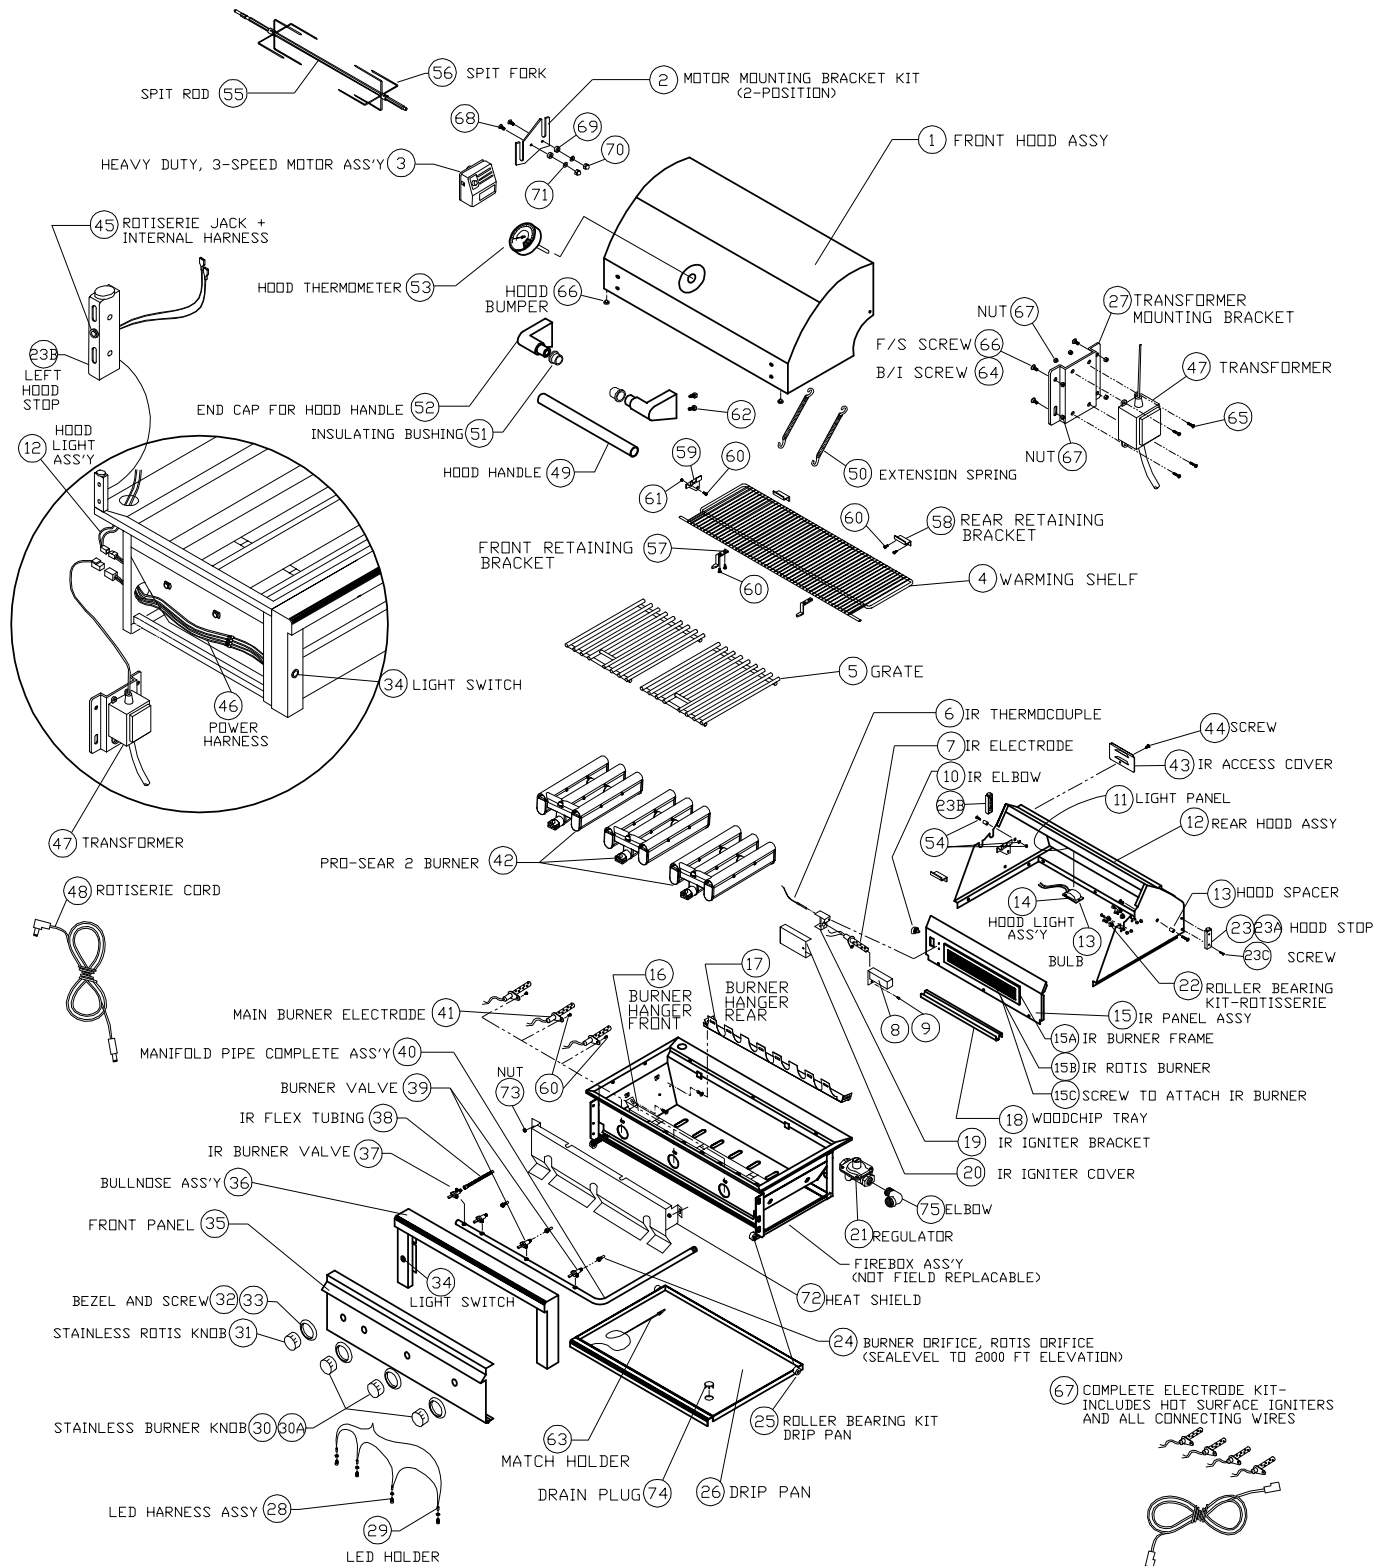

LYNX PROFESSIONAL ALL-SEAR GRILL EXPLODED PARTS VIEW

LYNX PROFESSIONAL ALL-SEAR GRILL PARTS LIST

ITEM	GRILL SIZE	PART NO.	DESCRIPTION	ITEM	GRILL SIZE	PART NO.	DESCRIPTION
1	30	80309	FRONT HOOD ASSY, 30"	32	ALL	10001	BEZEL
	36	80310	FRONT HOOD ASSY, 36"	33	ALL	31929	BEZEL SCREW, #6-32 X 1/8 PH PAN
	42	80311	FRONT HOOD ASSY, 42"	34	ALL	33148	LIGHT SWITCH + HARNESS, BLUE LIGHTED
2	ALL	90132	MOTOR MOUNTING BRACKET KIT	35	30	80539	FRONT PANEL, 30"
3	ALL	80277	MOTOR ASSY, HEAVY DUTY 3 SPEED		36	80538	FRONT PANEL, 36"
4	30	32109	WARMING SHELF, 30"		42	80540	FRONT PANEL, 42"
	36	32110	WARMING SHELF, 36"	36	30	80516	BULLNOSE ASS'Y, 30"
	42	32111	WARMING SHELF, 42"		36	80515	BULLNOSE ASS'Y, 36"
5	36	17020	(2) GRATES- 16 1/2" X 18 1/2"		42	80517	BULLNOSE ASS'Y, 42"
	30,42	30018	(2) GRATES- 13 1/2" X 21"	37	ALL	31772	IR BURNER VALVE W/ MICROSWITCH
	42	30019	(1) GRATE- 12" X 21" (CENTER)	38	ALL	31794	FLEX HOSE, 9 MM X 38" W/ 7/16 FITTINGS
6	ALL	20018	IR THERMOCOUPLE	39	30,36,42AS-NG	33339	MAIN BURNER VALVE W/ MICROSWITCH (NG)
7	ALL	33052	IR ELECTRODE, HOT SURFACE (SEE ALSO #73)		30,36,42AS-LP	33340	MAIN BURNER VALVE W/ MICROSWITCH (LP)
8	ALL	33093	GAS COLLECTOR BOX, IR ROTIS.		ALL	32845	MICROSWITCH REPLACEMENT FOR VALVE
9	ALL	14018	SCREW, #6-32 X 1/4 PH. PAN HD	40	30AS	80669	MANIFOLD ASS'Y W/VALVES,30" NG ALL-SEAR
10	ALL	31795	IR BRASS ELBOW, 7/16-20 MALE THREAD		30AS	80668	MANIFOLD ASS'Y W/VALVES,30" LP ALL-SEAR
11	30	32156	LIGHT PANEL FOR SINGLE LIGHT, 30"		36AS	80562	MANIFOLD ASS'Y W/VALVES,36" NG ALL-SEAR
	36	32441	LIGHT PANEL FOR DUAL LIGHTS, 36"		36AS	80561	MANIFOLD ASS'Y W/VALVES,36" LP ALL-SEAR
	42	32442	LIGHT PANEL FOR DUAL LIGHTS, 42"		42AS	80653	MANIFOLD ASS'Y W/VALVES,42" NG ALL-SEAR
12	30	80269	REAR HOOD ASSY, 30"		42AS	80652	MANIFOLD ASS'Y W/VALVES,42" LP ALL-SEAR
	36	80270	REAR HOOD ASSY, 36"	41	30,36,42AS	33556	ELECTRODE, MAIN BURNER, HOT SURFACE (SEE #67)
	42	80271	REAR HOOD ASSY, 42"	42	36AS	33478	PRO SEAR 2 BURNER- SHORT
13	ALL	20054	HOOD SPACER		36AS	90179	SCREEN REPLACEMENT KIT, PRO SEAR 2-SHORT
14	30	80446	HOOD LIGHT ASS'Y, SINGLE W/10W BULB		30AS,42AS	33415	PRO SEAR 2 BURNER- LONG
	36,42	80447	HOOD LIGHT ASS'Y, DUAL W/10W BULBS		30AS,42AS	90181	SCREEN REPLACEMENT KIT, PRO SEAR 2-LONG
	ALL	31979	BULB, REPLACEMENT, 10W HALOGEN	43	ALL	30417	IR ACCESS COVER
	ALL	32322	GLASS REPLACEMENT COVER W/ CLIP	44	ALL	14012	SCREW, 1/4-20 X 3/8 PH TRUSS HD, S/S
15	30	80273	IR PANEL ASSY, 30" (INCLUDES BURNER)	45	ALL	80440	ROTISERIE JACK + INTERNAL HARNESS
	36	80274	IR PANEL ASSY, 36" (INCLUDES BURNER)		ALL	33129	JACK ONLY, DC PANEL MOUNT
	42	80275	IR PANEL ASSY, 42" (INCLUDES BURNER)	46	ALL	80533	MAIN POWER HARNESS
15A	30,36	32989	IR ROTIS. BURNER ONLY (MEDIUM-21 IN.)	47	ALL	33100	TRANSFORMER, 5 AMP
	42	32990	IR ROTIS. BURNER ONLY (LARGE-28 IN.)	48	ALL	33416	ROTISERIE EXTERNAL CORD
15B	30,36	32992	IR BURNER FRAME ONLY (MEDIUM 21 IN.)	49	30	32522	HOOD HANDLE, 30"
	42	32993	IR BURNER FRAME ONLY (LARGE-28 IN.)		36	32523	HOOD HANDLE, 36"
15C	ALL	32644	SCREW, #8-32 X 5/16 PH. FLAT HD		42	32524	HOOD HANDLE, 42"
16	30	32484	BURNER HANGER, FRONT, 30"	50	36	31780	EXTENSION SPRING 36"
	36	32245	BURNER HANGER, FRONT, 36"		30,42	31874	EXTENSION SPRING 30",42"
	42	32485	BURNER HANGER, FRONT, 42"	51	ALL	31738	INSULATING BUSHING, HOOD HANDLE
17	30AS	33865	BURNER HANGER, REAR, 30" ALL-SEAR	52	ALL	31736	END CAP FOR HOOD HANDLE
	36AS	33445	BURNER HANGER, REAR, 36" ALL-SEAR	53	ALL	33558	HOOD THERMOMETER, SEALED
	42AS	33747	BURNER HANGER, REAR, 42" ALL-SEAR	54	ALL	14013	PIVOT SCREW, 1/4-20 X 1" HEX DRIVE
18	36	10158	WOODCHIP TRAY		ALL	14009	PIVOT SCREW NUT, HEX, 1/4-20 S/S
19	ALL	33059	IR IGNITER BRACKET, PRO		ALL	14026	PIVOT WASHER, SPLIT LOCK, 1/4 S/S
20	36	33136	IR IGNITER COVER	55	30	32128	SPIT ROD, 30"
21	ALL NG	30781	REGULATOR 4/11 N/G ONLY		36	32129	SPIT ROD, 36"
	ALL LP	13053	REGULATOR W/30" HOSE DOUBLE STAGE-LP		42	32130	SPIT ROD, 42"
22	ALL	90128	ROLLER BEARING KIT-ROTISERIE (2 PARTS EA)	56	ALL	31563	SPIT FORK, HEAVY DUTY
23	ALL	32468	HOOD STOP, RIGHT, ALL PRO	57	ALL	33033	FRONT RETAINING BKT., WARMING RACK
23A	ALL	32470	BUMPER FOR HOOD STOP, .750 DIA	58	ALL	32133	REAR RETAINING BRACKET, WARMING RACK
23B	ALL	33389	HOOD STOP, LEFT, ALL PRO	59	ALL	32194	LEFT RETAINING BRACKET, WARMING RACK
23C	ALL	32469	SCREW/HOOD STOP-#8-32 X 1" PH TRUSS HD	60	ALL	14014	SCREW #8-32 x 3/8 PH TRUSS HEAD S/S
24	30,36,42AS	90176	COMPLETE DRIFICE FIELD KIT-LP TO NG	61	ALL	14024	LOCK NUT, #8-32, S/S
	30,36,42AS	90177	COMPLETE DRIFICE FIELD KIT-NG TO LP	62	ALL	31930	BOLT, HEX HEAD, 1/4-20 X 3/8", S/S
	30,36	13016	DRIFICE, IR ROTIS., NG (#50 SHORT)	63	ALL	31031	ALTERNATE LIGHTING DEVICE, MATCH HOLDER
	30,36	13021	DRIFICE, IR ROTIS., LP (#57 SHORT)	64	ALL	31013	SCREW, #8 X 1/2 PH TRUSS HD TYPE 'A'
	42	30470	DRIFICE, IR ROTIS., NG (#48 SHORT)	65	ALL	31649	SCREW, #8-32 X 5/8 PH. PAN HD, S/S
	42	31342	DRIFICE, IR ROTIS., LP (#56 SHORT)	66	ALL	32477	HOOD BUMPER, .500 DIA
	36AS	13015	BURNER DRIFICE, NG (# 44 SHORT)	67	30,36,42AS	90178	COMPLETE ELECTRODE KIT, 30/36/42 ALL-SEAR
	30AS,42AS	13014	BURNER DRIFICE, NG (# 42 SHORT)	68	ALL	14099	SCREW, #10-24 X 3/4 PH FLAT HD S/S
	30,36,42AS	13020	BURNER DRIFICE, LP (#54 SHORT)	69	ALL	32939	ROTIS. SPACER
25	ALL	90129	ROLLER BEARING KIT-ROTISERIE (2 PARTS EA)	70	ALL	32196	NUT, ACORN, #10-24, S/S
26	30	18050	DRIP PAN, 30"	71	ALL	32197	WASHER, #10 SPLIT LOCK, S/S
	36	31494	DRIP PAN, 36"	72	30AS	33864	HEAT SHIELD, 30"AS
	42	18051	DRIP PAN, 42"		36AS	33592	HEAT SHIELD, 36"AS
27	ALL	33130	TRANSFORMER MOUNTING BRKT B/I & F/S		42AS	33651	HEAT SHIELD, 42"AS
28	30	80435	LED HARNESS ASSY, 30"	73	ALL	14023	NUT, COMBINATION (FOR HEAT SHIELD)
	36,42	80436	LED HARNESS ASSY, 36" /42"	74	ALL	90151	DRAIN PLUG AND SEAL KIT, DRIP PAN
29	ALL	32554	LED HOLDER	75	ALL NG	13010	ELBOW, STREET, 1/2" 90 DEGREE-NG ONLY
30	ALL	90137	KNOB, BURNER, STAINLESS		ALL LP	13054	ELBOW, 3/8" FLARE TO 1/2" FIP-LP ONLY
30A	ALL	90139	KNOB KIT, STAINLESS (3 BURNER+1 ROTIS)				
31	ALL	90136	KNOB, ROTIS, STAINLESS				