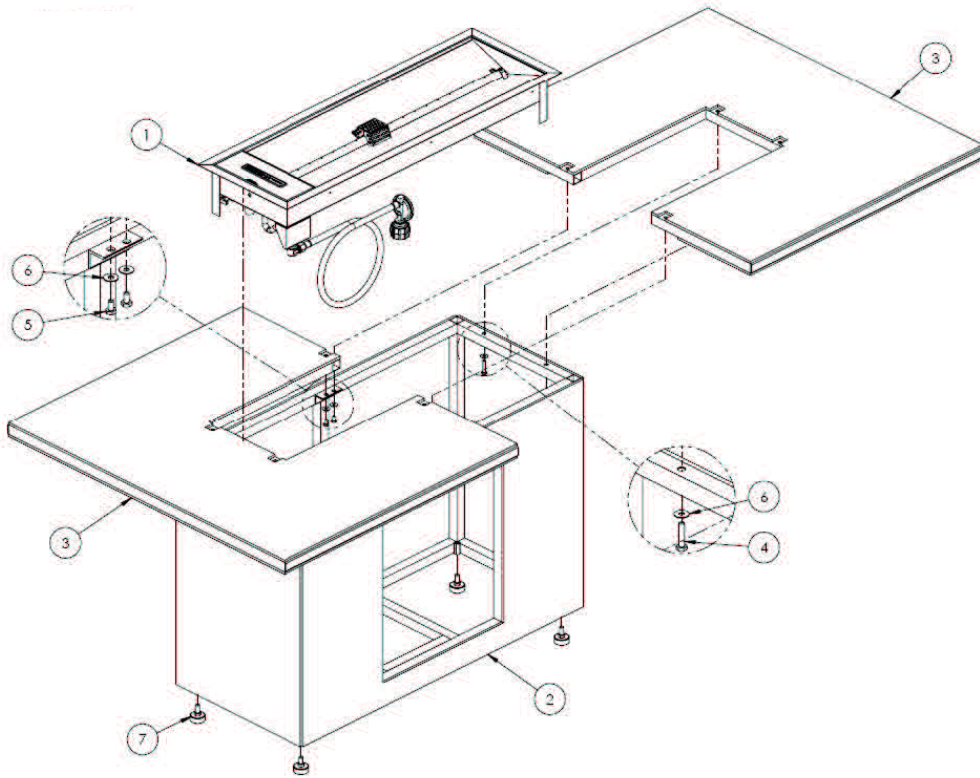

RTFF Exterior Asm

Click on any circled item, then add the part to your cart. If it won't click, the part is not available. If the part is not available, please call us at: 888.988.4546

Item	Part No.	Name	Qty	Uom	NOTES
1	81040	RTF FIREPIT PAN ASSY	1	EA	
2	81034	FIREPIT BASE ASSY	1	EA	
3	81033	TABLE TOP HALF ASSY	2	EA	
4	32595	SCREW, 1/4-20 X 1 1/4, HHD, SS	4	EA	
5	14030	SCREW, 1/4-20 X 1/2, HHD, SS	4	EA	
6	14044	Washer, 1/4, Flat, SS, 11/16 O.D.	8	EA	
7	34396	LEVELING MOUNT	4	EA	