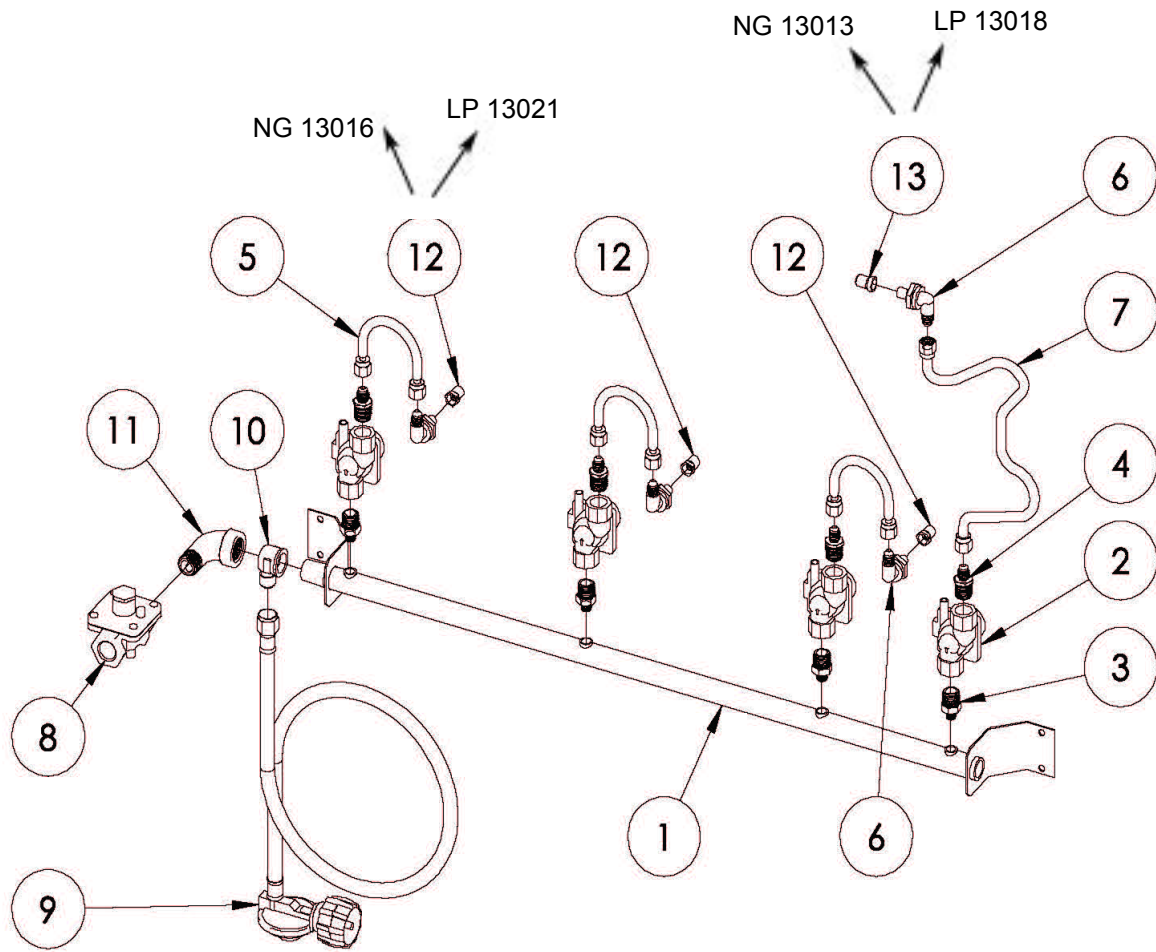

SMART36 Manifold Assembly

Click on any circled item, then add the part to your cart. If it won't click, the part is not available. If the part is not available, please call us at: 888.988.4546

Item	Part No.	Name	Qty	Uom	NOTES
1	70312	MANIFOLD, 36" SG, WLDMT	1	EA	
2	35065	VALVE, ELEC, MODULATING	4	EA	
3	35147	FTNG, NIP, REDUC, 3/8 X 1/8 NFTP	4	EA	
4	35146	FTNG, FLARED, STRAIGHT ADAP	4	EA	
5	35222	FLEX TUBE, 1/4" X 7" LG , SS	3	EA	
6	31795	IR BRASS ELBOW, 7/16-20 MALE THREAD	4	EA	
7	35296	FLEX HOSE, 1/4" X 20", SS, 45 DEG. FTF	1	EA	
8	30781	REGULATOR 4/11 N/G ONLY	1	EA	
9	13026	LP REGULATOR W/36" HOSE	1	EA	
10	13054	ELBOW, 3/8" FLARE TO 1/2" FIP-LP ONLY	1	EA	
11	13010	ELBOW, STREET, 1/2" 90 DEGREE-NG ONLY	1	EA	
12	13013	ORIFICE BURNER NG (#41 SHORT>	3	EA	
12	13018	ORIFICE, #52 (LP)	3	EA	
13	13016	ORIFICE IR ROTIS, NG (#50 SHORT)	1	EA	
13	13021	ORIFICE IR ROTIS, LP (#57 SHORT)	1	EA	