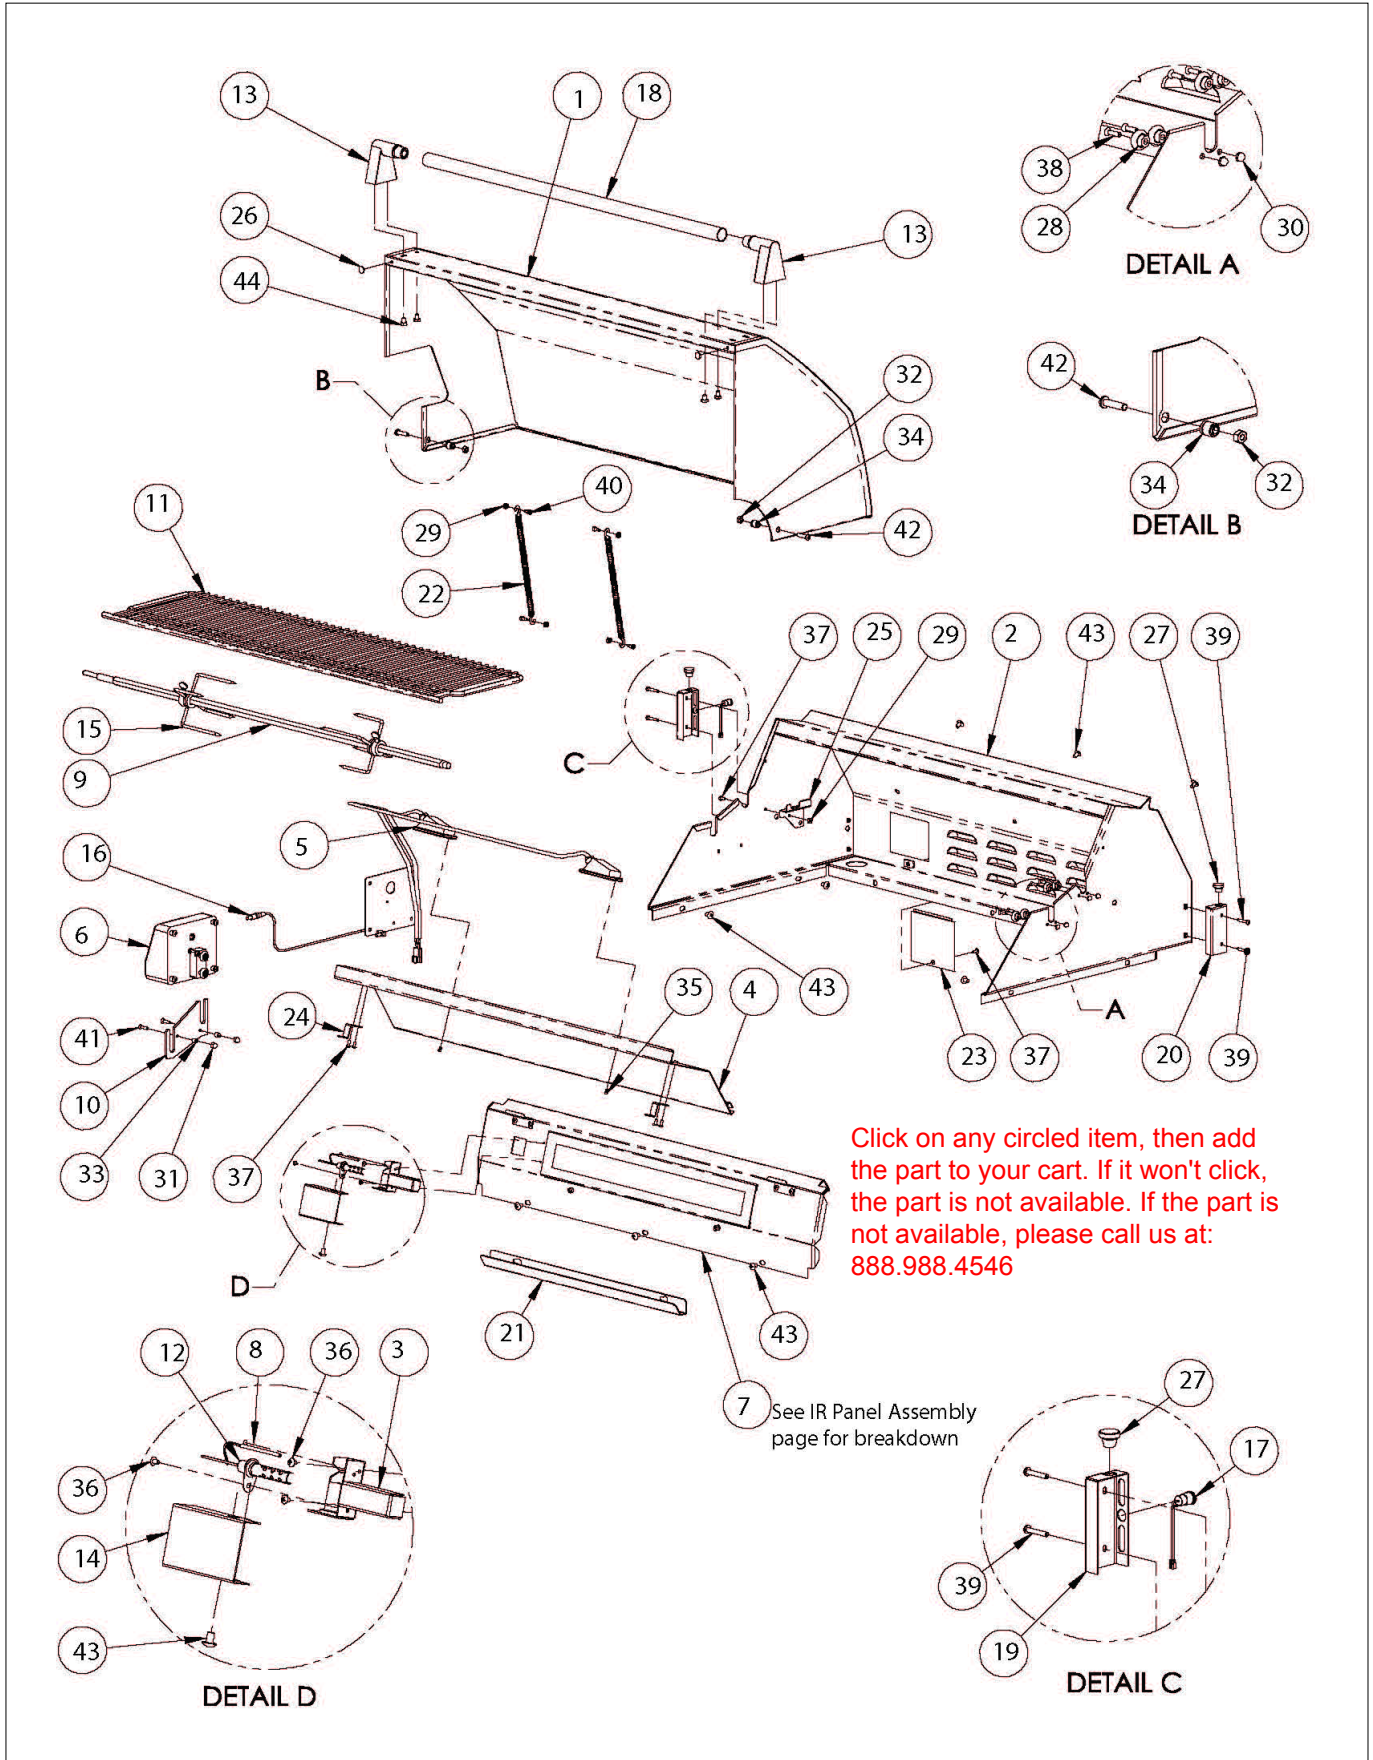

SMART36 Upper Grill

Click on any circled item, then add the part to your cart. If it won't click, the part is not available. If the part is not available, please call us at: 888.988.4546

Item	Part No.	Name	Qty	Uom	NOTES
1	70358	FRONT HOOD, 36", SG, WLDMT	1	EA	
2	80271	REAR HOOD ASSY, PRO 42"	1	EA	
3	70365	IR IGNITER BRACKET WLDMT	1	EA	
4	32441	LIGHT PANEL FOR DUAL LIGHTS, 36"	1	EA	
5	80447	HOOD LIGHT ASSY, DUAL W/10W BULB	1	EA	
6	80971	ROTISS MOTOR ASSEMBLY	1	EA	
7	80274	IR PANEL ASSY, 36" (INCLUDES BURNER)	1	EA	
8	35302	THERMOCOUPLE, BURNER, 2"	4	EA	
9	32129	SPIT ROD, PRO 36"	1	EA	
10	32940	BRACKET, MOUNT, ROTIS MOTOR	1	EA	
11	32110	WARMING SHELF, PRO 36"	1	EA	
12	33052	IR ELECTRODE, HOT SURFACE	4	EA	
13	31736	END CAP FDR HOOD HANDLE	2	EA	
14	33136	IR IGNITER COVER 2010 (<27', 36', 42', 54')	1	EA	
15	31563	SPIT FORK, HEAVY DUTY, ALL SIZES	2	EA	
16	33416	ROTISERIE EXTERNAL CORD	1	EA	
17	80440	ROTISERIE JACK+ INTERNAL HARNESS	1	EA	
18	32523	HOOD HANDLE, 36"	1	EA	
19	33389	HOOD STOP, LEFT, ALL PRO	1	EA	
20	32468	HOOD STOP, ALL PRO	1	EA	
21	10158	WOODCHIP TRAY (36", 42")	1	EA	
22	31780	EXTENSION SPRING	2	EA	
23	30417	IR ACCESS COVER	1	EA	
24	33033	FRONT RETAINING BKT,, WARMING RACK	2	EA	
25	33597	LEFT RETAINING BRACKET, WARMING RACK	1	EA	
26	32477	HOOD BUMPER, .500 DIA	2	EA	
27	32470	BUMPER FOR HOOD STOP, .750 DIA	2	EA