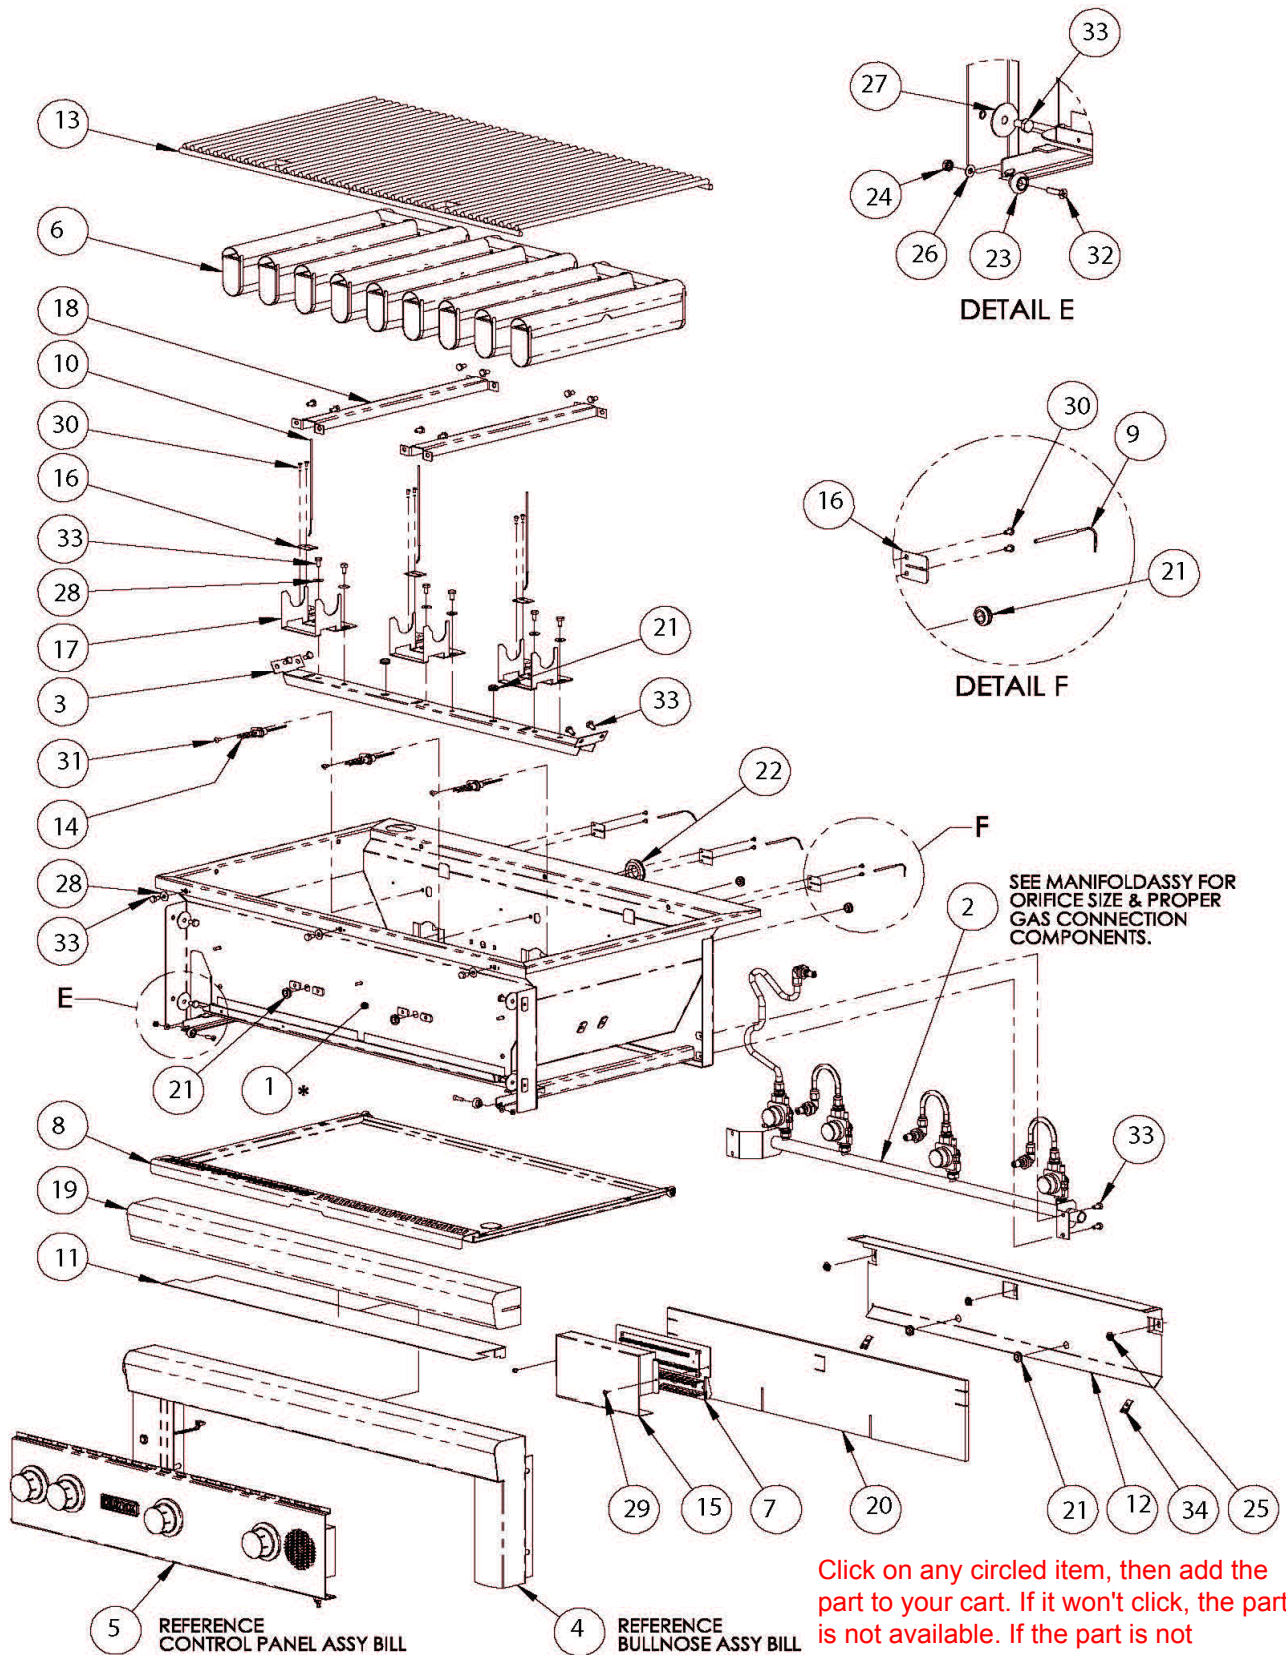

SMART42F Base Grill

Click on any circled item, then add the part to your cart. If it won't click, the part is not available. If the part is not available, please call us at: 888.988.4546

Item	Part No.	Name	Qty	Uom	NOTES
1	N/A	NOT FIELD REPLACEABLE		EA	
2	80924	MANIFOLD, 42, SG, ASSY	1	EA	
3	70333	BRACE, BURNER, 42" SG, WLDMT	1	EA	
4	80929	BULLNOSE, 42, SG, ASSY	1	EA	
5	80921	PANEL, CONTROL, 42", ASSY	1	EA	
6	33415	PROSEAR-2 BURNER, 30", 42", 54"	3	EA	
7	80952	BREAKOUT BOARD, 36/42, ASSY	1	EA	
8	80968	DRIP PAN, SMART GRILL, 42" ASSY	1	EA	
9	35302	THERMOCOUPLE, BURNER, 2"	4	EA	
10	35026	THERMOCOUPLE, GRATES, 6"	3	EA	
11	35361	HEAT SHIELD, BULLNOSE, 42	1	EA	
12	35358	HEAT SHIELD, FIREBOX, FRONT, 42	1	EA	
13	30018	(2) GRATES- 13 1/2" X 21"	2	EA	
13	30019	GRATE-12" Z 21" (CENTER)	1	EA	
14	33052	IR ELECTRODE, HOT SURFACE	4	EA	
15	35292	COVER, BREAKOUT BOARD	1	EA	
16	35369	TC RETAINER CLIP	6	EA	
17	35100	BRACKET, HOLDER, BURNER, SG	3	EA	
18	31692	STIFFENER, FIREBOX, 30/42	2	EA	
19	20021	INSULATION (27" X 6")	1	EA	
20	35412	INSULATION, DIE-CUT, 42"	1	EA	
21	35310	GROMMET, RBR, 3/8 ID, HI- TEMP	8	EA	
22	33984	GROMMET, RBR, 1 I.D. X 1 3/8 O.D.	1	EA	
23	20055	WHEEL, BALL BEARING, SS	6	EA	
24	14024	LOCK NUT, #8-32, SIS	7	EA	
25	14023	NUT, COMBINATION (FDR HEAT SHIELD)	3	EA	
26	32987	WASHER, #10, FLT, SS	2	EA	

Item	Part No.	Name	Qty	Uom	NOTES
27	31317	WASHER, 1/4, FLAT, SS, 1-1/4 O.D.	4	EA	
28	14044	Washer, 1/4, Flat, SS, 11/16 O.D.	9	EA	
29	34035	BEZEL SCREW, #6-32 x 1/8 PH PAN	13	EA	
30	14018	SCREW, #6-32 X 1/4 PH, PAN HD	6	EA	
31	14014	SCREW #8-32 x 3/8 PH TRUSS HEAD S/S	9	EA	
32	14099	SCREW, #10-24 X 3/4 PH FLAT HD SIS	4	EA	
33	14030	SCREW, 1/4-20 X 1/2, HHD, SS	29	EA	
34	35424	CLIP, PANEL, #10	2	EA	