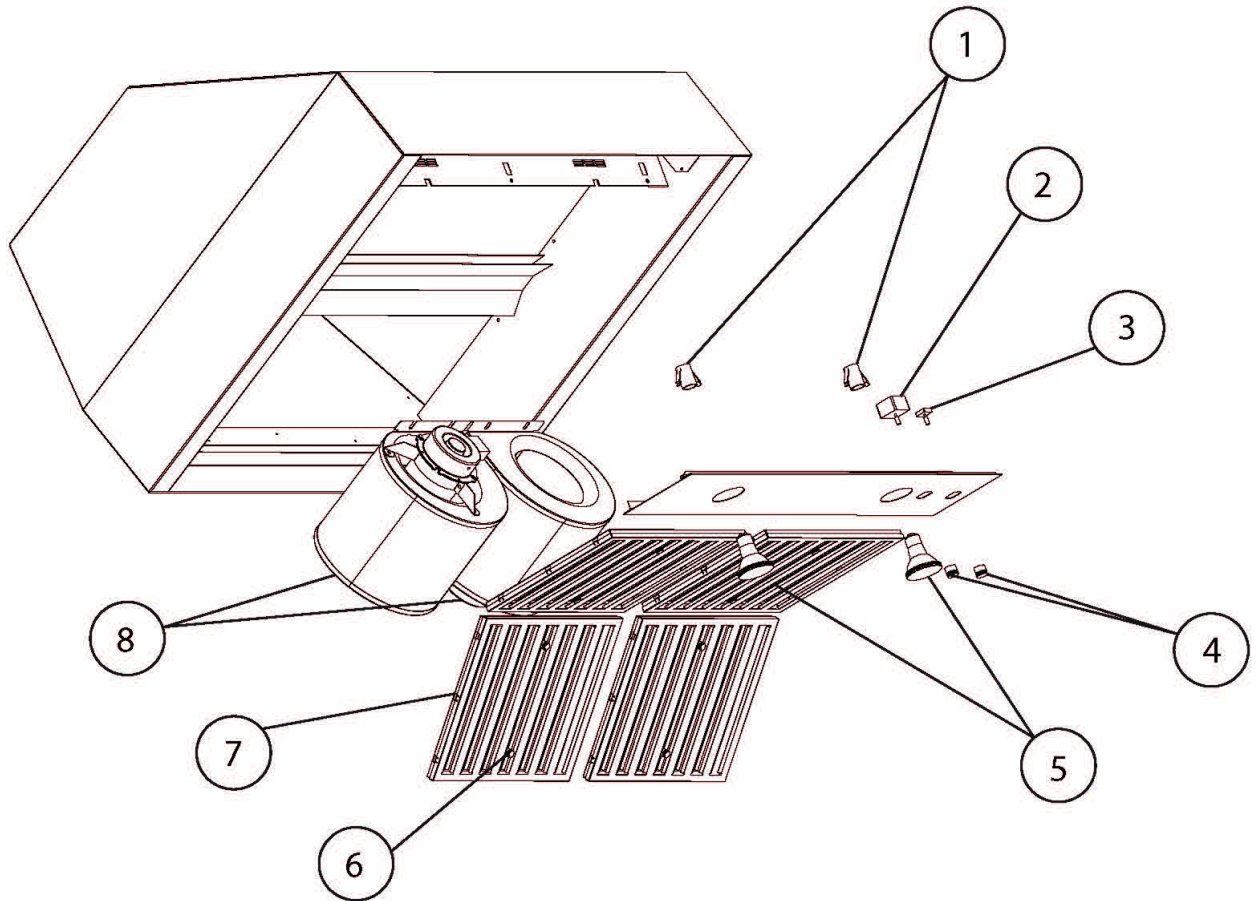

## SVH48 Parts Breakdown

Click on any circled item, then add the part to your cart. If it won't click, the part is not available. If the part is not available, please call us at: 888.988.4546

<b>Item</b>	<b>Part No.</b>	<b>Name</b>	<b>Qty</b>	<b>Uom</b>	<b>NOTES</b>
1	36446	Light Bulb Socket	2	EA	
2	36447	Variable Switch	1	EA	
3	36448	3-Speed Switch	1	EA	
4	36449	Light Bar Knob	2	EA	
5	36450	Light Bulb	2	EA	
6	36453	Filter Knob	4	EA	
7	36452	12" x 14" Bae Filter	4	EA	
8	36451	600 CFM Blower Module	2	EA	