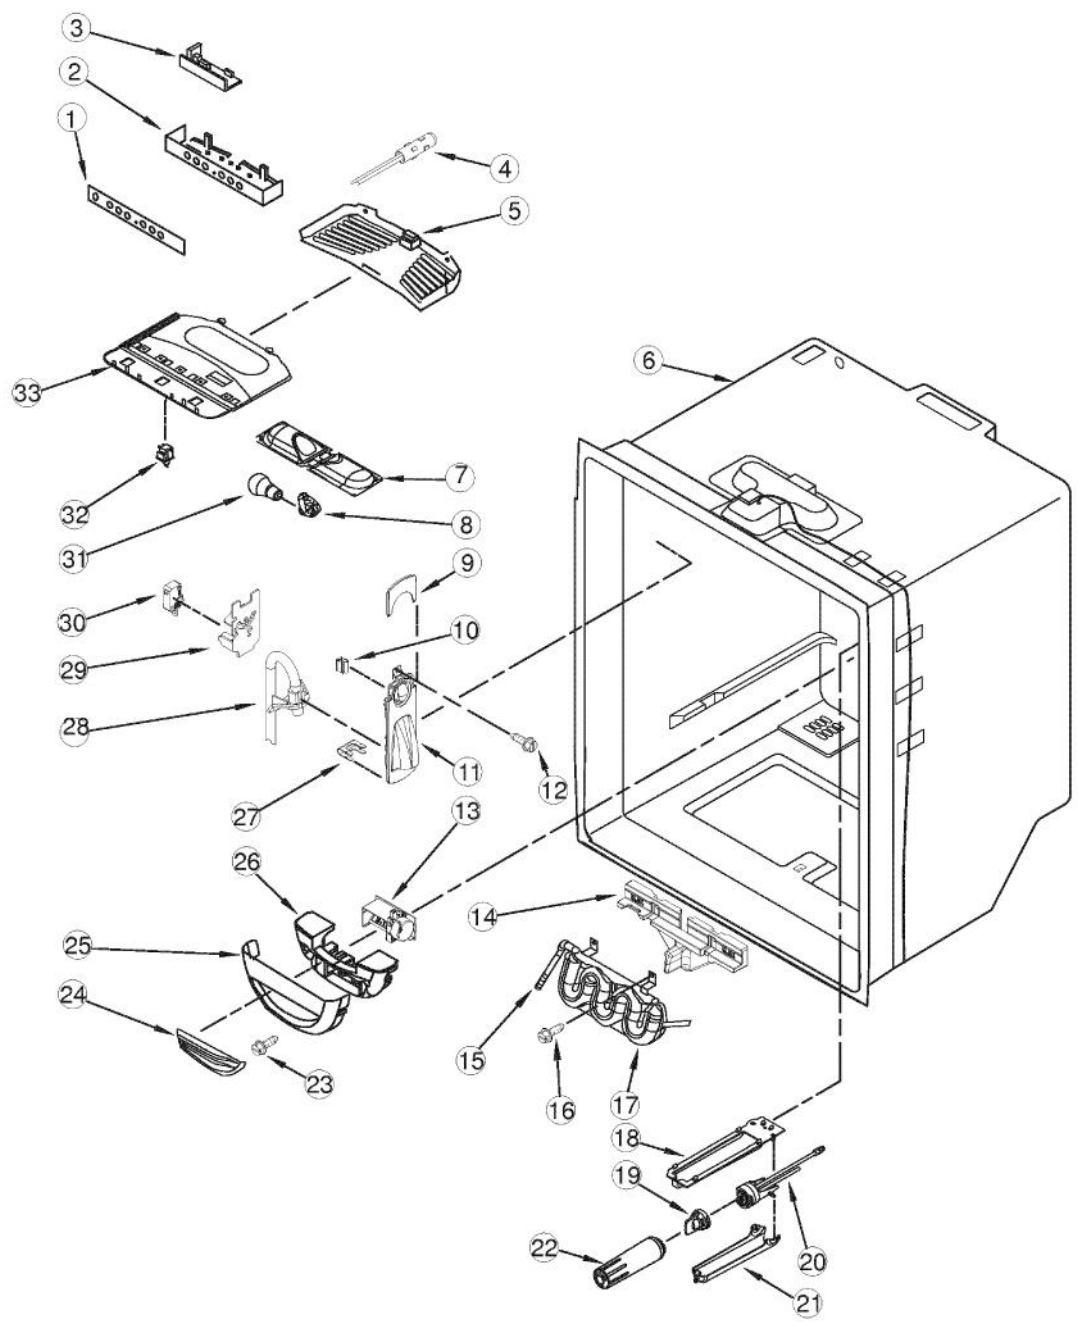

Ref #	Part Number	Qty.	Description
1	PS400055	1	KEYBOARD CONTROL
2	011512-000	1	MODULE, CONTROL
3	PS400048	1	CONTROL BOARD (W10207861)
4	PS400353	1	THERMISTOR
5	PS400046	1	COVER, REFRIGERATOR LIGHT (67003897)
6	NOT REPLACEABLE	1	OVEN CAVITY (NOT REPLACEABLE PART)
7	PS400052	1	LIGHT HOUSING (67003901)
8	0011515-000	1	SOCKET, LIGHT
9	PS400038	1	TOP, FACADE DISPENSER (67006733)
10	PS400032	2	FACADE CLIP (B8390302)
11	001518-000	1	FACADE, DISP.
12	PS400042	2	SCREW, SMALL (67006400)
13	011517-000	1	CONTROL, DAMPER
14	001520-000	1	INSULATION, WATER TANK
15	PS400040	1	UNION (5/16 X 5/16)
16	PS400013	2	SCREW, DOOR STOP (67006287)
17	001519-000	1	TANK, WATER
18	PS400029	1	FILTER BACKING PLATE (67001668)
19	PS400041	1	BYPASS PLUG (12664501)
20	PS400030	1	WATER FILTER HEAD (W/TUBING) (67006524)
21	PS400031	1	COVER, FILTER
22	SALES ITEM	1	WATER FILTER
23	PS400051	2	SCREW, DAMPER BASE (67006602)
24	PS400050	1	INSERT, DAMPER COVER (67003900)
25	PS400049	1	DAMPER COVER (67003899)
26	PS400057	1	INSULATION, DAMPER CONTROL (67006604)
27	PS400037	1	WATER LINE CLIP (67002816)
28	PS400036	1	WATER LINE GUIDE (67002743)
29	PS400034	1	SWITCH PLATE (67002742)
30	PS400035	1	SWITCH, LIMIT
31	011513-000	2	BASE,CURB,FRONT,SST,36 CUSTOM RANGES
32	PS400044	1	LIGHT SWITCH (C3680310)
33	011511-000	2	MODULE, LIGHT
NI	PS400064	1	HARNESS, FF CONTROL (67005644)