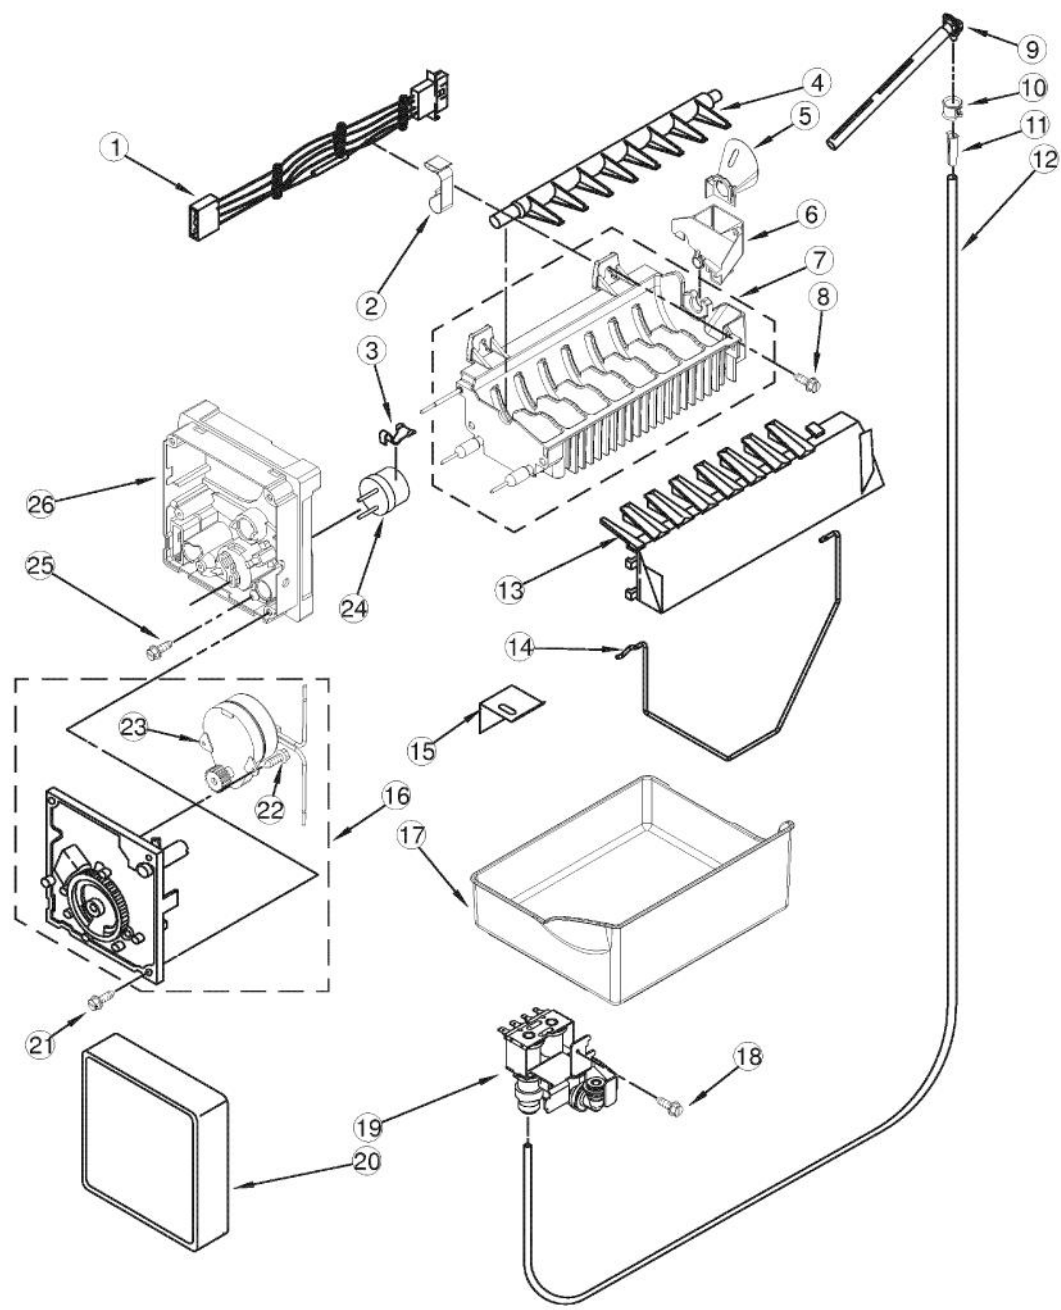

Ref #	Part Number	Qty.	Description
1	011589-000	1	HARNESS, ICE MAKER
2	011578-000	1	CLAMP
3	011585-000	1	RETAINER, THERMOSTAT
4	011582-000	1	ICE EJECTOR
5	011594-000	1	FUNNEL, FILL TUBE
6	011581-000	1	CUP, FILL
7	011580-000	1	MOLD & HEATER ASSEMBLY
8	011579-000	1	SCREW
9	011593-000	1	ELBOW, FILL TUBE
10	PS400181	1	CLIP, SPEED (M0114003)
11	PS400178	1	INSERT, TUBE
12	PS400177	1	PLASTIC TUBE (B5705307)
13	011583-000	1	ICE STRIPPER
14	PS400202	1	IM SHUTOFF ARM (67004028)
15	011577-000	1	BRACKET, ICE MAKER
16	011590-000	1	MODULE ASSEMBLY
17	PS400207	1	ICE PAN (67001255)
18	PS400174	1	SCREW, VALVE (67006662)
19	PS400179	1	DUAL WATER VALVE (67006531)
20	PS400198	1	COVER, ICE MAKER (67004710)
21	011588-000	1	SCREW
22	011592-000	1	SCREW
23	011591-000	1	MOTOR
24	011586-000	1	THERMOSTAT
25	011587-000	1	SCREW
26	011584-000	1	SUPPORT, HOUSING