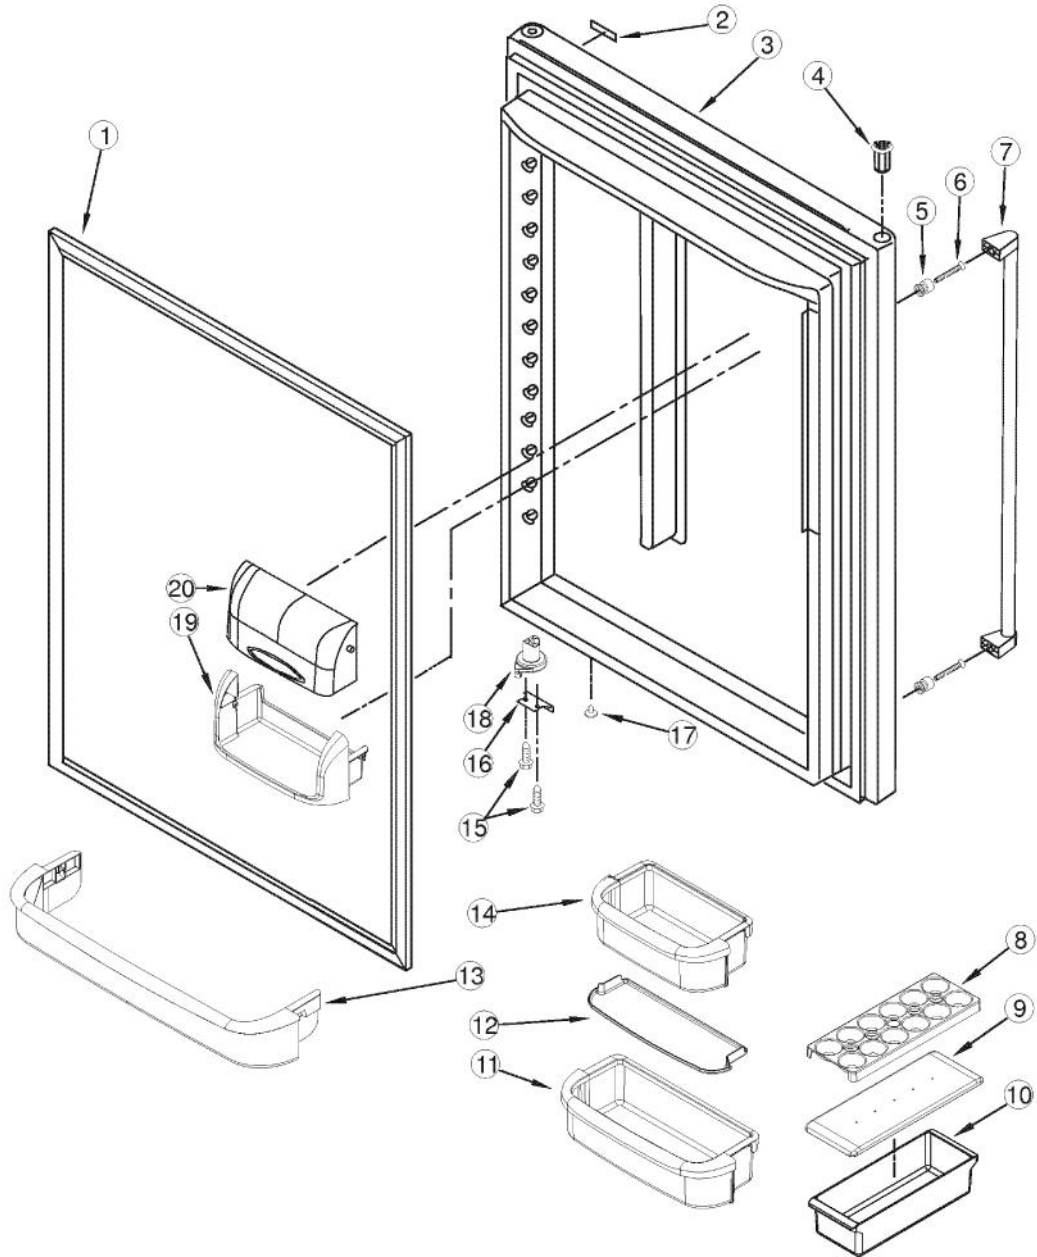

Ref #	Part Number	Qty.	Description
1	011599-000	1	GASKET, DOOR - BK
2	SALES ITEM	1	WATER FILTER
3	023697-000	1	DOOR, REFRIGERATOR-LT, SS
	013507-000	1	RIGHT HAND DOOR, SS
4	PS400000	1	DOOR BUSHING (BLACK) (67004978)
5	PS400213	1	MOUNT, HANDLE 67006109
6	011598-000	1	SCREW
7	PS400429	1	HANDLE ASSY (INC. END CAPS) 67006758
8	011600-000	1	TRAY, EGG
9	PS400088	1	LID, PANTRY (67006736)
10	011601-000	1	BIN, UTILITY
11	PS400019	2	LARGE DOOR SHELF (INC. GRIPPER) (67006728)
12	PS400021	2	GRIPPER, LARGE (67006729)
	PS400026	1	GRIPPER, MEDIUM (67006731)
13	PS400020	1	RETAINER, REFRIGERATOR DOOR (67003027)
14	PS400025	1	BUCKET, MEDIUM (W/GRIPPER)
15	PS400013	1	SCREW, DOOR STOP (67006287)
16	PS400012	1	180 DEGREE DOOR STOP BK (67003780)
17	PS400016	2	PLUG, VENT (67004838)
18	PS400014	1	DOOR CLOSURE (67003639)
19	PS400017	1	DAIRY TRAY (67001279)
20	PS400018	1	DAIRY DOOR (67006727)