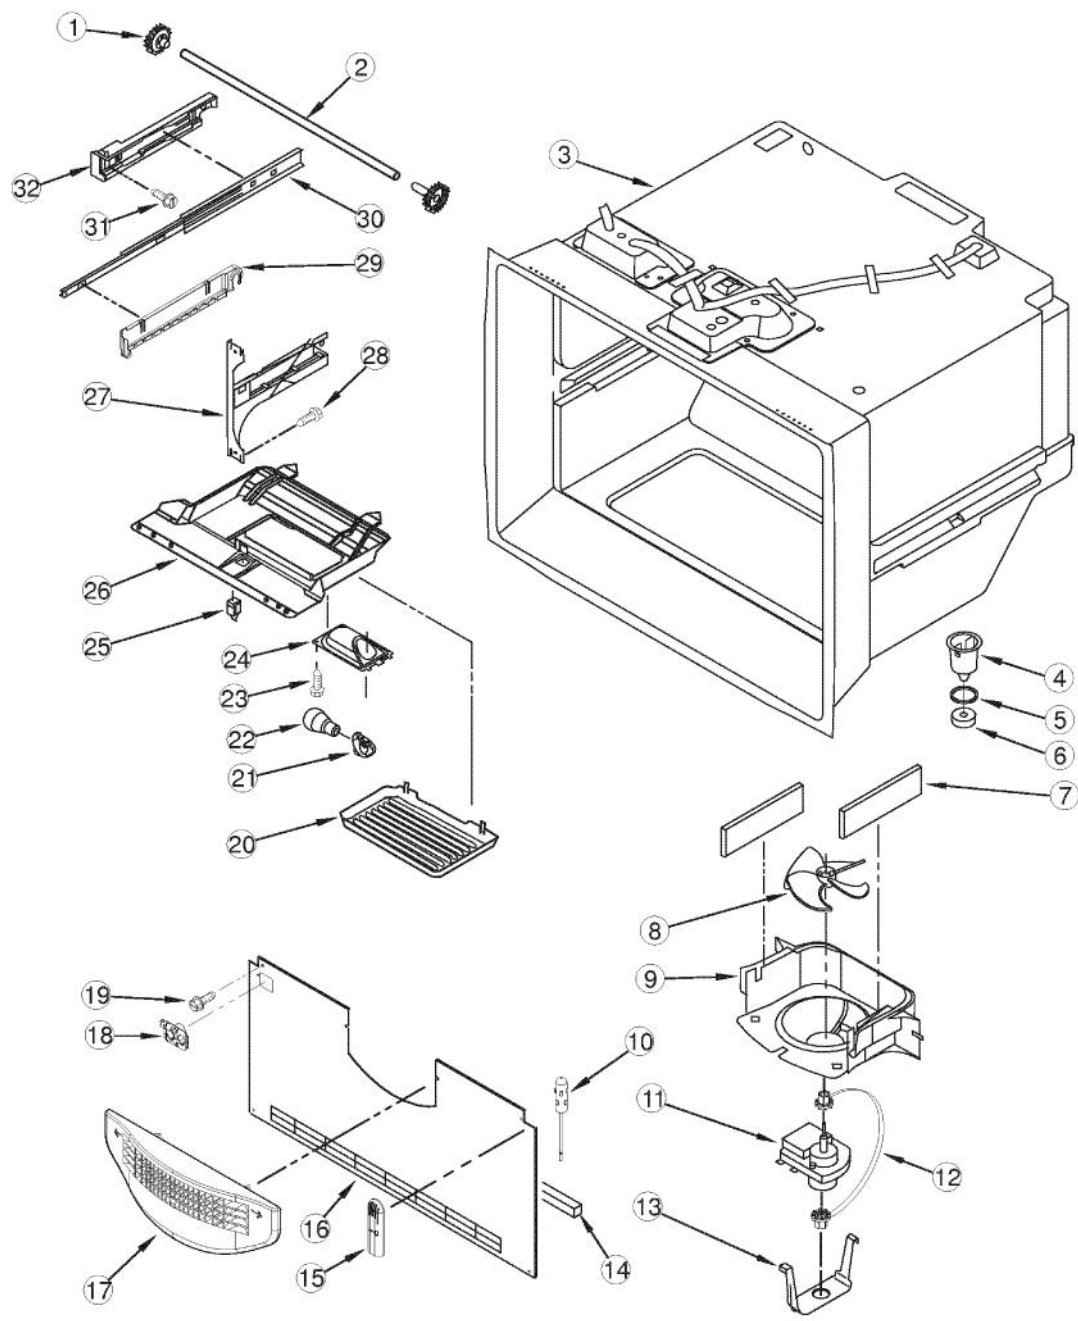

Ref #	Part Number	Qty.	Description
1	PS400094	1	CORNER COVER (67003485)
2	PS400011	3	PLUG, BUTTON (BLACK)
3	NOT REPLACEABLE	1	OVEN CAVITY (NOT REPLACEABLE PART)
4	PS400015	1	SCREW, TOP HINGE COVER (67006521)
5	011489-000	1	HINGE, TOP - BK, LT
	011490-000	1	HINGE, TOP - BK, RT
6	PS400010	3	GEAR (LH & RH)
7	PS400009	1	COVER, TOP HINGE - LEFT HINGE (67006726)
	PS400008	1	COVER, RIGHT HINGE, BLACK
8	PS400183	1	COVER, WATER LINE (67003331)
9	PS400013	1	SCREW, DOOR STOP (67006287)
10	PS400176	2	BLOCK, FILTER (67004092)
11	PS400181	1	CLIP, SPEED (M0114003)
12	011496-000	1	ELBOW, FILL TUBE
13	PS400129	1	SCREW, SMALL (67006425)
14	PS400172	1	COVER, MC BACK (67006101)
15	PS400175	1	GASKET
16	PS400182	1	CLAMP, TUBE
17	PS400173	1	COVER, WATER VALVE (67004098)
18	PS400187	1	DUAL TUBE SWEEP (67004101)
19	PS400186	1	ACOUSTIC FIBER (67003796)
20	011495-000	1	TUBE, DRAIN
21	011492-000	1	CLIP, DRAIN TUBE
22	011488-000	1	BRAKE, FOOT
23	011494-000	1	GRILLE, TOE - BK
24	PS400282	8	SCREW, BOTTOM HINGE (67006564)
25	011485-000	1	ROLLER ASSY, FRONT RT (W10130459)
	011487-000	1	ROLLER ASSY, FRONT LT
26	PS400024	1	SCREW, CENTER HINGE (67006380)
27	PS400233	1	CENTER HINGE (67002027)
28	PS400022	1	PIN, CENTER HINGE (67006642)
29	PS400042	1	SCREW, SMALL (67006400)