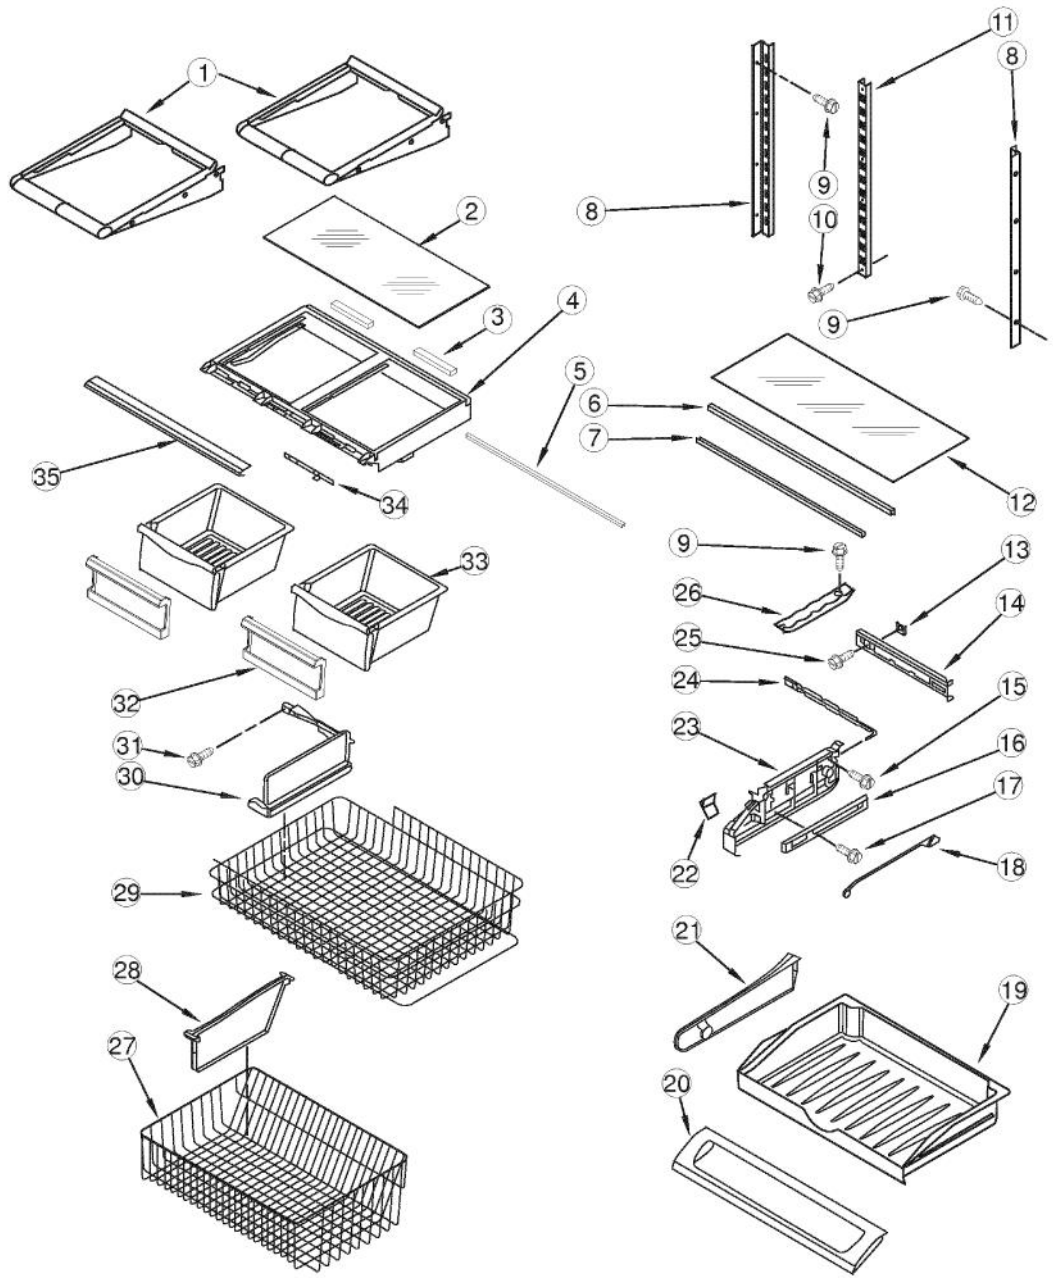

Ref #	Part Number	Qty.	Description
1	PS400066	4	SHELF, GLIDE OUT (67003169)
2	011575-000	1	GLASS, CRISPER COVER
3	011573-000	1	GASKET
4	PS400068	1	FRAME, CRISPER (67006185)
5	PS400073	1	BRACE, CRISPER
6	PS400075	2	EXTRUSION, GLASS SUPPORT (67006010)
7	PS400079	1	BRACE, PANTRY (67002330)
8	PS400105	2	RAIL, SHELF SUPPORT - RH / LH (67002489)
9	PS400042	3	SCREW, SMALL (67006400)
10	PS400106	2	SCREW, CENTER RAIL (67006360)
11	PS400104	1	RAIL, SHELF SUPPORT - CENTER (67001073)
12	PS400074	1	GLASS, PANTRY (67002332)
13	PS400082	1	GASKET, PANTRY (67002329)
14	PS400081	1	CONTROL HOUSING (67005625)
15	PS400078	4	SCREW, END CAP (67006415)
16	011574-000	1	GLIDE, PANTRY
17	PS400013	4	SCREW, DOOR STOP (67006287)
18	PS400086	1	BAR, TEMP CONTROL (67003794)
19	PS400087	1	DRAWER, PANTRY (67003530)
20	011576-000	1	LID, PANTRY
21	PS400089	1	DIVIDER, PANTRY (67002321)
22	PS400085	1	KNOB, TEMP CONTROL (67003791)
23	PS400076	1	END CAP, LH PANTRY
23	PS400077	1	END CAP, RH PANTRY
24	PS400083	1	TEMP CONTROL SLIDE (67003793)
25	PS400042	1	SCREW, SMALL (67006400)
26	PS400080	1	TRACK, DELI DRAWER (67001719)
27	PS400109	1	LOWER FREEZER BASKET (67006026)
28	PS400114	1	DIVIDER, LOWER BASKET (67004812)
29	PS400107	1	UPPER FREEZER BASKET (67004988)
30	PS400111	1	DIVIDER, UPPER BASKET (67004127)
31	PS400112	1	SCREW, UPPER DIVIDER (67006608)
32	PS400069	1	FRONT, CRISPER PAN (67005926)
33	PS400071	1	CRISPER PAN (67002659)
37	PS400070	1	SLIDE, HUMIDITY CONTROL (Y67001287)
38	PS400072	1	EXTRUSION, CRISPER FRONT (W10231489)