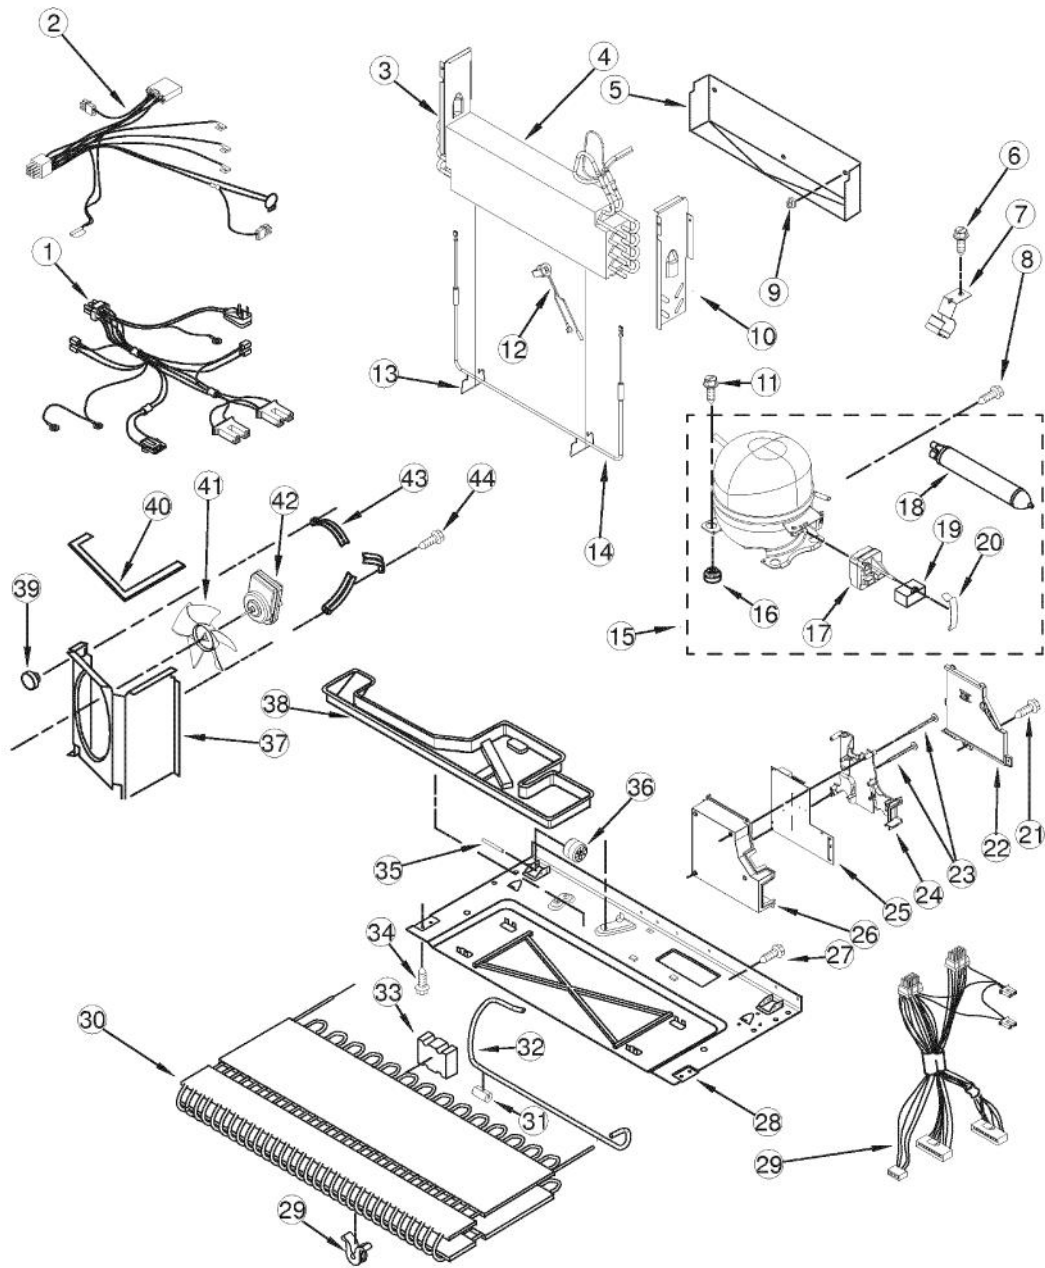

Ref #	Part Number	Qty.	Description
1	011552-000	1	HARNESS, UNIT W/POWER CORD
2	011542-000	1	HARNESS, EVAP. HEATER
3	PS400135	1	DAM, RIGHT RETURN (67001084)
4	PS400143	1	FOAM GASKET (67001291)
5	PS400123	1	DRIP TRAY, E-CT (67002490)
6	PS400148	1	SCREW, CLIP (67006737)
7	011556-000	1	CLIP, DRIER
8	PS400155	1	GROUND SCREW (67006433)
9	PS400124	1	CLIP, EVAPORATOR
10	PS400134	1	DAM, LEFT RETURN (67001083)
11	PS400153	3	SCREW, COMPRESSOR (67006432)
12	011546-000	1	THERMOSTAT, DEFROST
13	011548-000	1	CLIP, HEATER
14	PS400136	1	HEATER, EVAPORATOR (67002493)
15	PS400154	1	COMPRESSOR KIT (8201555)
16	PS400158	4	GROMMET, COMPRESSOR (67003493)
17	011544-000	1	RELAY, START
18	011553-000	1	DRIER
18	011555-000	2	AXLE, ROLLER
19	PS400182	1	CLAMP, TUBE
20	011543-000	1	CLIP, CAPACITOR
21	PS400190	3	SCREW, HV BOX COVER (67006615)
22	PS400189	1	COVER, HV BOX (67005421)
23	PS400184	1	SCREW, HV BOX (67006550)
24	PS400193	1	SPACER, HV BOX (67005418)
25	011562-000	1	BOARD, HV CONTROL
26	011561-000	1	BOX, HV
27	PS400129	1	SCREW, SMALL (67006425)
28	PS400163	1	BASE PAN (67005889)
29	011560-000	4	GROMMET, CONDENSER
29	PS400194	1	HARNESS, HV BOARD (67005419)
30	PS400166	1	CONDENSER (67006131)
31	PS400162	2	GROMMET CONDENSER (67005680)
32	PS400161	1	DISCHARGE TUBE (67004700)
33	011541-000	1	BLOCK, CONDENSER
34	PS400130	1	SCREW (67006573)
36	011559-000	2	ROLLER
37	011554-000	1	SHROUD
38	PS400157	1	DRAIN PAN (67007175)
39	PS400165	3	GROMMET BRACKET (61004743)
40	PS400159	1	SEAL, CONDENSER SHROUD (61003210)
41	011540-000	1	BLADE, FAN
42	011547-000	1	MOTOR, FAN
43	PS400169	1	BRACKET, CONDENSER MOTOR (67004953)
44	PS400170	1	SCREW, BRACKT (67004954)
NI	011564-000	1	VALVE, ACCESS (1/4)
NI	011566-000	1	VALVE, ACCESS (5/16)
NI	011567-000	1	VALVE, ACCESS (3/8)
NI	011568-000	1	VALVE, ACCESS (1/2)
NI	011569-000	1	VALVE, ACCESS (5/8)
NI	011571-000	1	VALVE, ACCESS (3/4)
NI	011572-000	1	VALVE, ACCESS (3/16)