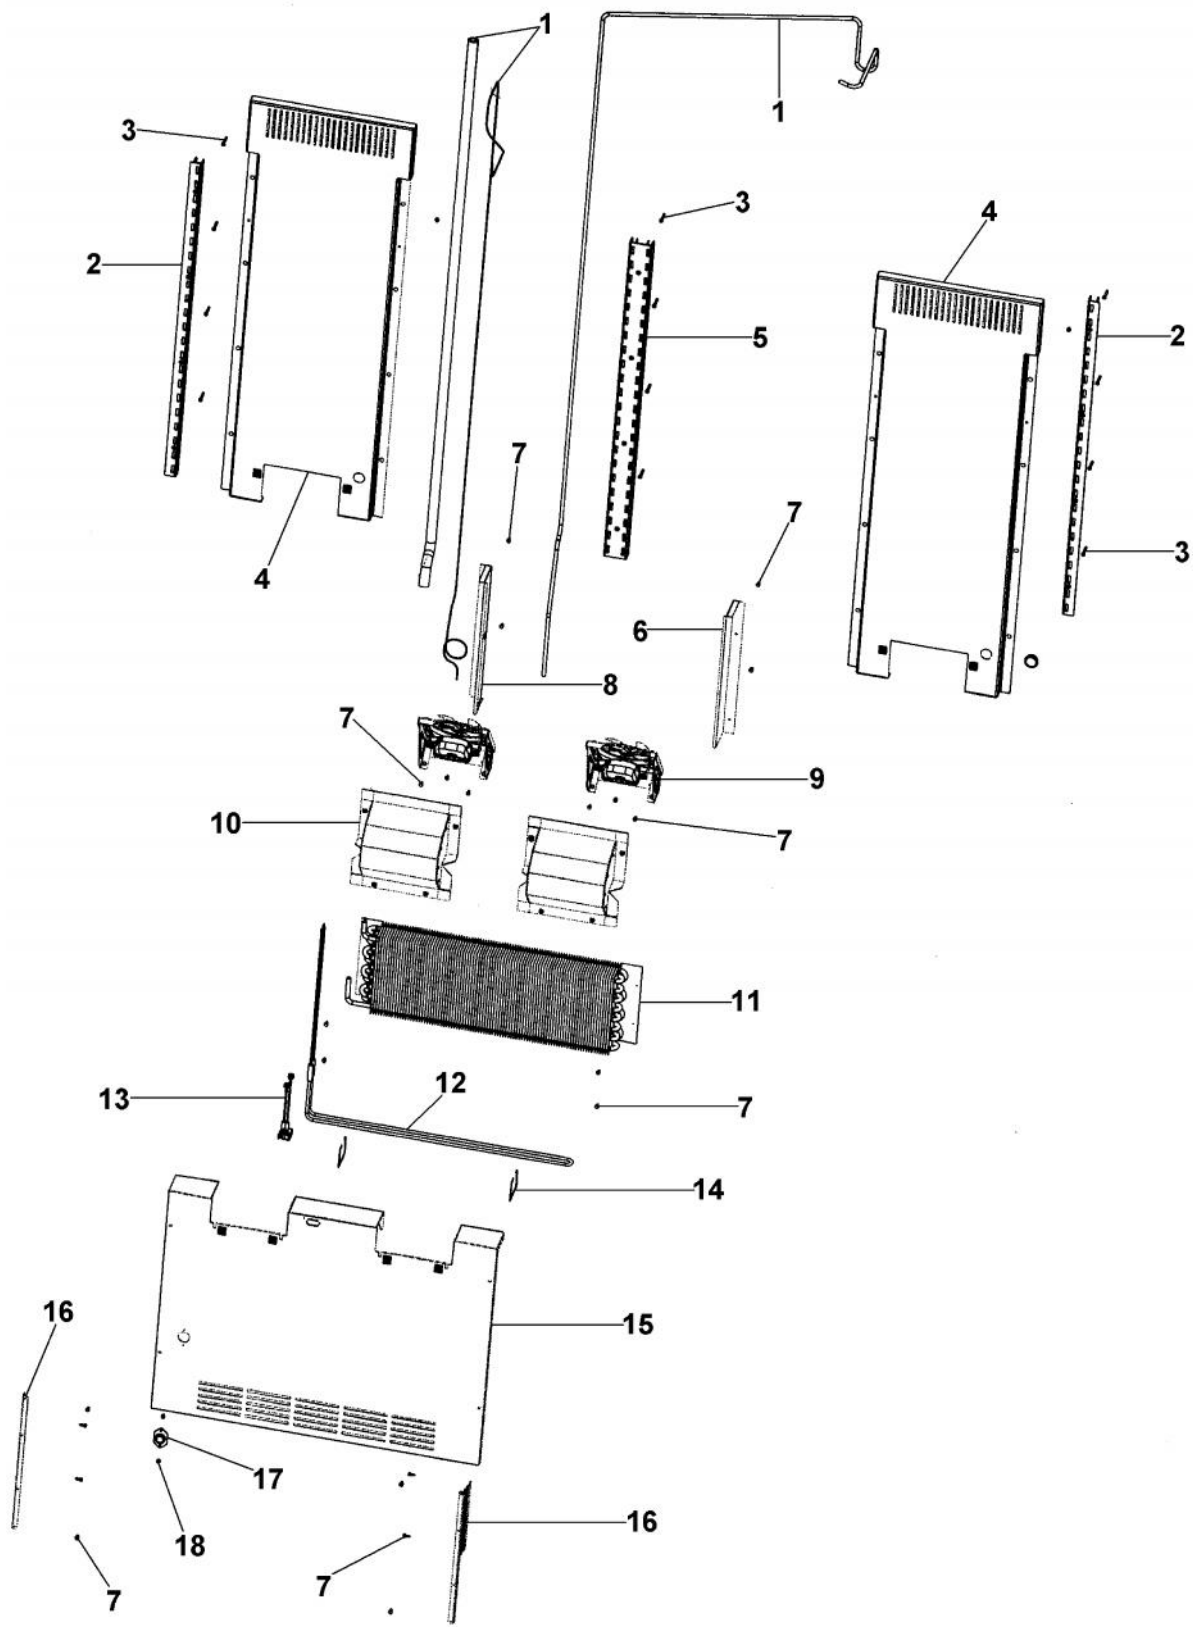

Ref #	Part Number	Qty.	Description
1	F2099937		TUBE FORMED HT EXCH AF 36
2	PM910282		LADDER SIDE
3	M0238535		SCREW-SM
4	G50911183		COVER UPPER EVAP ASM AF 36
5	PM910285		LADDER CENTER
6	L20911339WH		DIVERTER AIR RT 36 AF
7	M0238616		SCREW-SM
8	L20911338WH		DIVERTER AIR LFT 36 AF
9	G50912354		FAN ASSEMBLY AF 36
10	G50911134		COVER ASM FAN EVAP AF 36
11	PM910454		EVAPORATOR AF 36
12	PJ910037		DEFROST HEATER AF 36
13	PB910259		THERMOSTAT DEFROST TERMINATOR
14	PM910468		CLIP EVAP HTR 36 30 AF
15	G50911182		COVER ASM LOWER EVAP AF 36
16	K2096461		BRKT-EVAP COVER 12234801
17	C8983701		THERMISTOR
18	M0232929		SCREW-SE