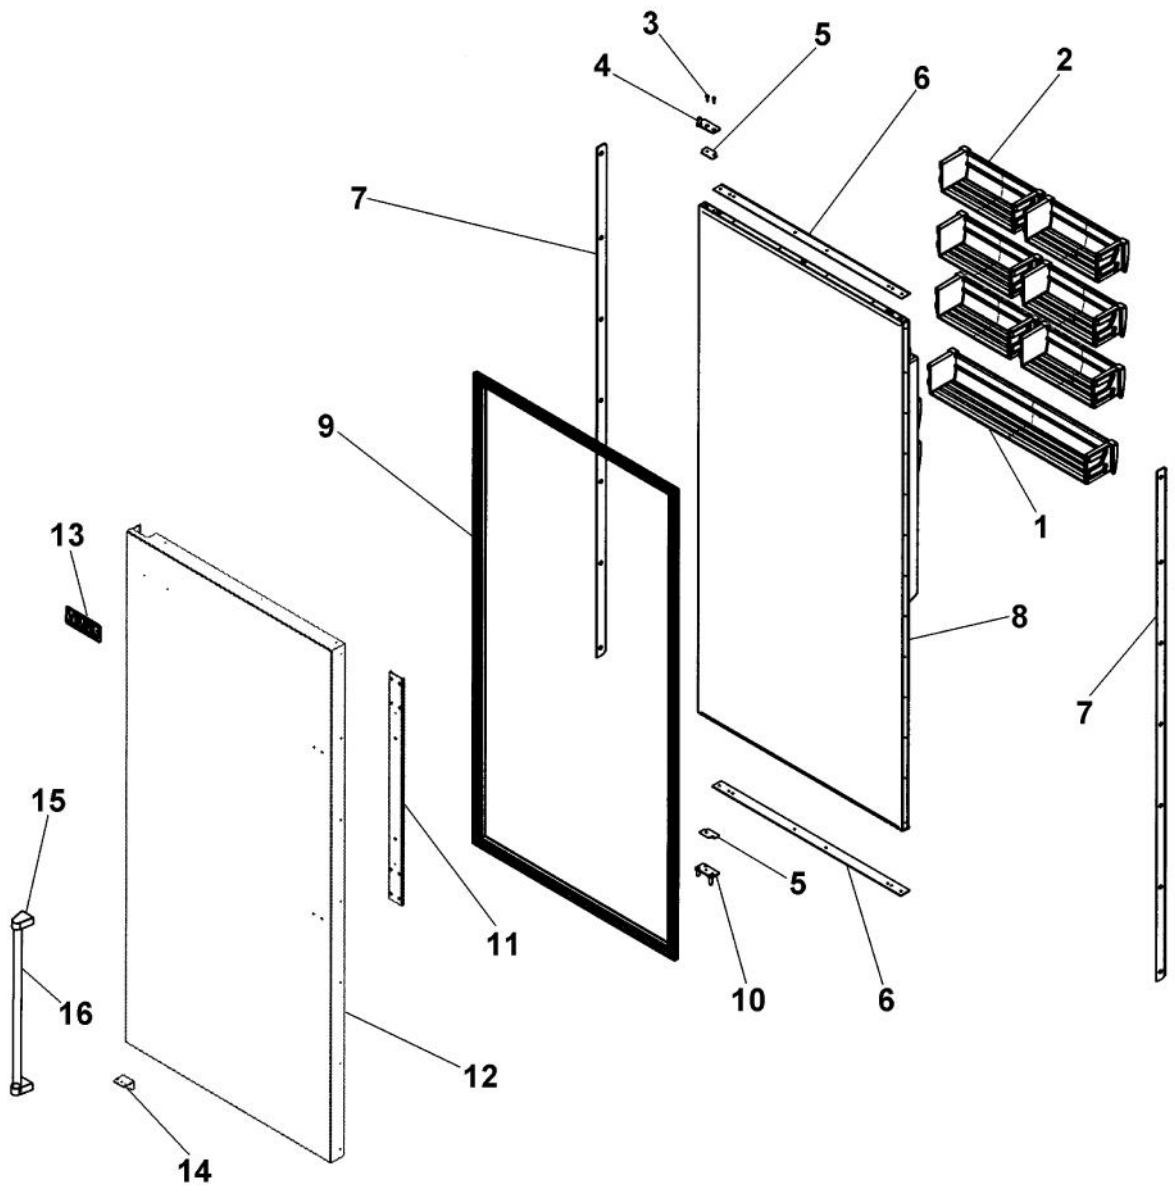

Ref #	Part Number	Qty.	Description
1	F2099937		TUBE FORMED HT EXCH AF 36
2	PM910282		LADDER SIDE
3	M0238535		SCREW-SM
4	G50911183		COVER UPPER EVAP ASM AF 36
5	PM910285		LADDER CENTER
6	L20911339WH		DIVERTER AIR RT 36 AF
7	M0238616		SCREW-SM
8	L20911338WH		DIVERTER AIR LFT 36 AF
9	G50912354		FAN ASSEMBLY AF 36
10	G50911134		COVER ASM FAN EVAP AF 36
11	PM910454		EVAPORATOR AF 36
12	PJ910037		DEFROST HEATER AF 36
13	PB910259		THERMOSTAT DEFROST TERMINATOR
14	PM910468		CLIP EVAP HTR 36 30 AF
15	G50911182		COVER ASM LOWER EVAP AF 36
16	K2096461		BRKT-EVAP COVER 12234801
17	C8983701		THERMISTOR
18	M0232929		SCREW-SE