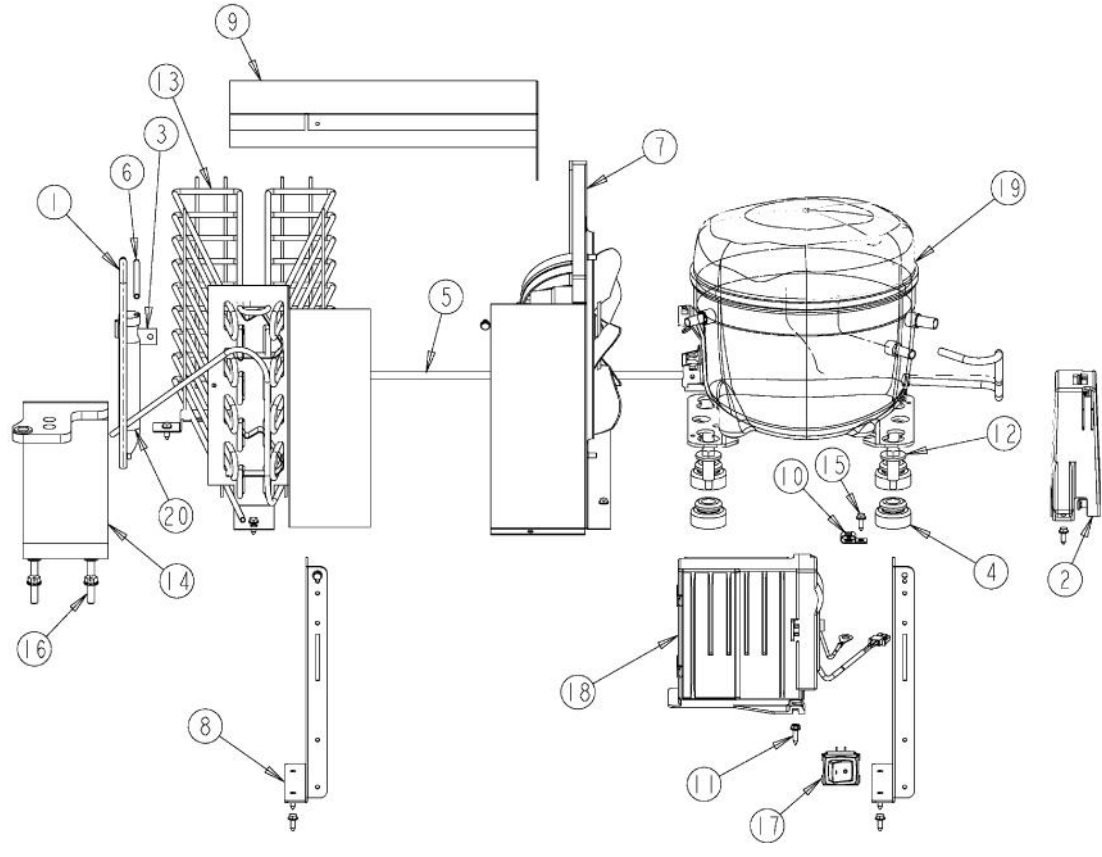

Ref #	Part Number	Qty.	Description
1	F2096507		TUBE-PROCESS GRN
2	PE970608		POWER SUPPLY 24 VDC 15 W
3	10547001		CLIP-DRIER V10547001
4	10835901		GROMMET RUBBER V10835901
5	F20910729		TUBE DISCHARGE FORMED AF AR 36
6	F2096504		TUBE-DRIER EXT
7	G5096494		COND. FAN ASSY
8	K20912569		BRACKET GRILLE SUPPORT
9	K20912361		DIVERTER AIR HI SIDE 36
10	M0103904		CLAMP-SPEED
11	M0211018		SCREW-SM
12	M0221523		SCREW - SHLDR
13	PB920171		CONDENSER ASM
14	PC920204		HINGE ASM UL
	PC920203		HINGE ASM UR
15	PD020194		SCREW-SM
16	PD940088		SCREW, 1/4 X 20 HEX WASHER SERRATED
17	PE950149		SWITCH POWER
18	PE970449		INVERTER ASSEMBLY
19	G5097976		COMPRESSOR ASSEMBLY (363 AND 483)
20	10743201		DRIER, HI SIDE
NI	K2096943		PANEL BRACKET