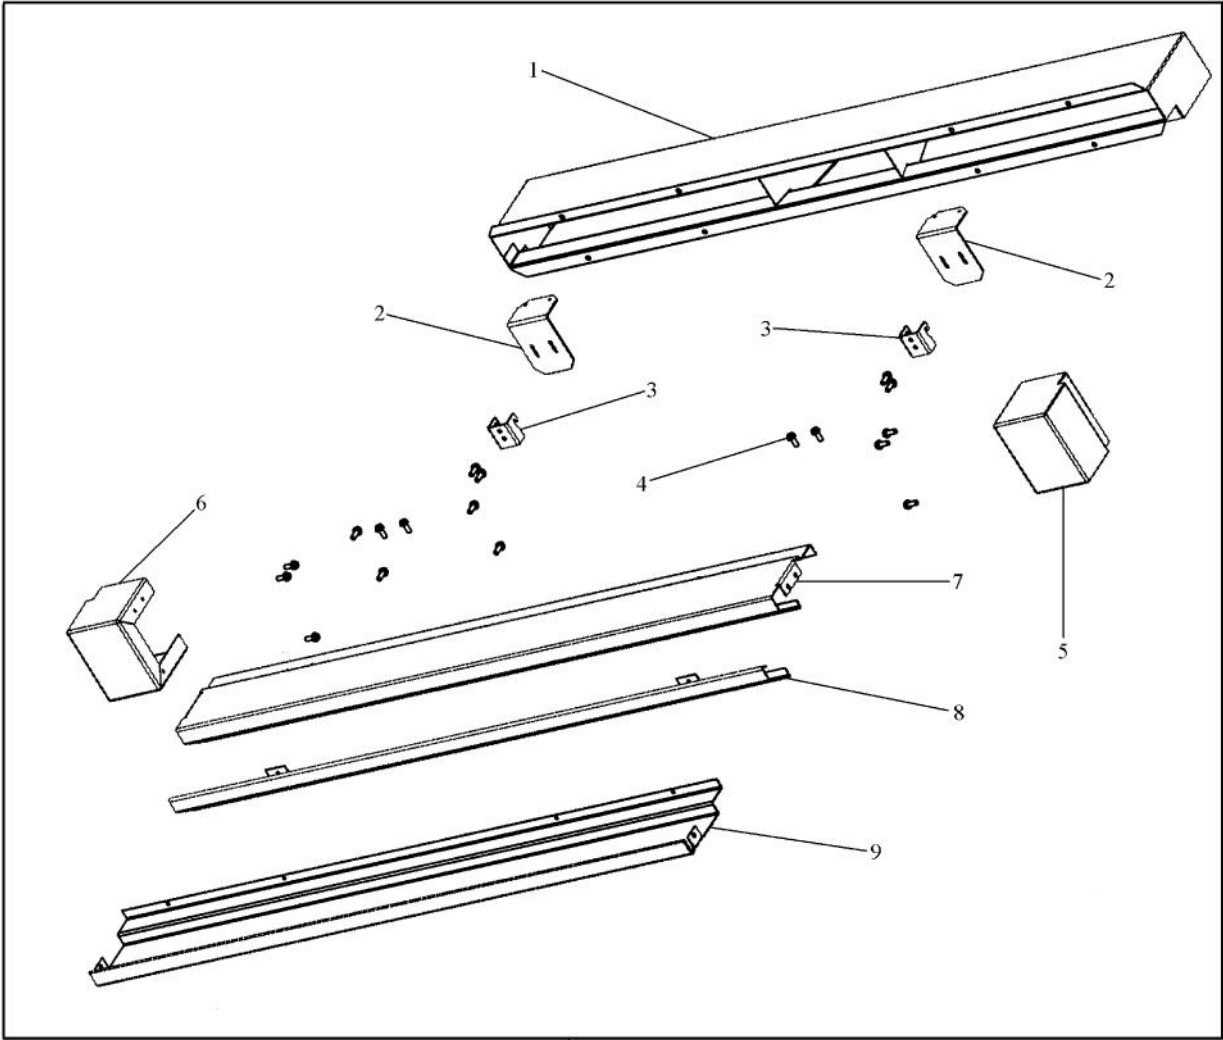

Ref #	Part Number	Qty.	Description
1	L20910705		BRACKET LIGHT AR 36
2	A3079001		LAMP - 40W
3	PE950125		LIGHT SOCKET
4	PK930267		COVER LIGHT ASM AF AR BM 36
5	PM910282		LADDER SIDE
6	PM910285		LADDER CENTER
7	PM910189		SHELF WIRE FZ
8	G50911169		SHELF ICE ASM UPPER AF 36
9	K20911929		BRACKET ICE SHELF R
10	K20911928		BRACKET ICE SHELF L
11	C90911164WH		PLATE IN MOUNT AF 36 XWHX
12	G50911858		ICE MAKER ASM, SXS ND, AF
13	G50911176		BRKT SIDE GLIDE MOUNT ASM
14	PM910417		SLIDE 3 MEMBER 12 IN W/ LVR DISCONNECT
15	G50911181		TRIM ASM SIDE AF 36 30
16	G50911189		DRAWER ICE ASM AF 36
17	G50911195		DRAWER BASKET ASM AF 36

10

Ref #	Part Number	Qty.	Description
1	G90911117BK		AIR DUCT ASM COMPLETE AF AR 36 XBKX
2	B2096962		BRACKET-LOUVER SUP
3	B2096961		BRACKET-LOUVER
4	M0220417		SCREW-TC
5	B20911802		GRILL ENDCAP PRO R
	B20911801		GRILL ENDCAP PRO L
6	B2099013		ENDCAP PRO RH NONHINGE
	B2099012		ENDCAP PRO LH NONHINGE
7	B20911391		GRILLE LOUVER TOP 36 PRO
8	B20911392		GRILLE LOUVER MID 36 PRO
9	B20911122		GRILLE LOUVER BOT 36 PRO
10	G32911116		GRILLE ASM AF AR 36 PRO
	G32911375		GRILLE ASM AF 36 PRO LH