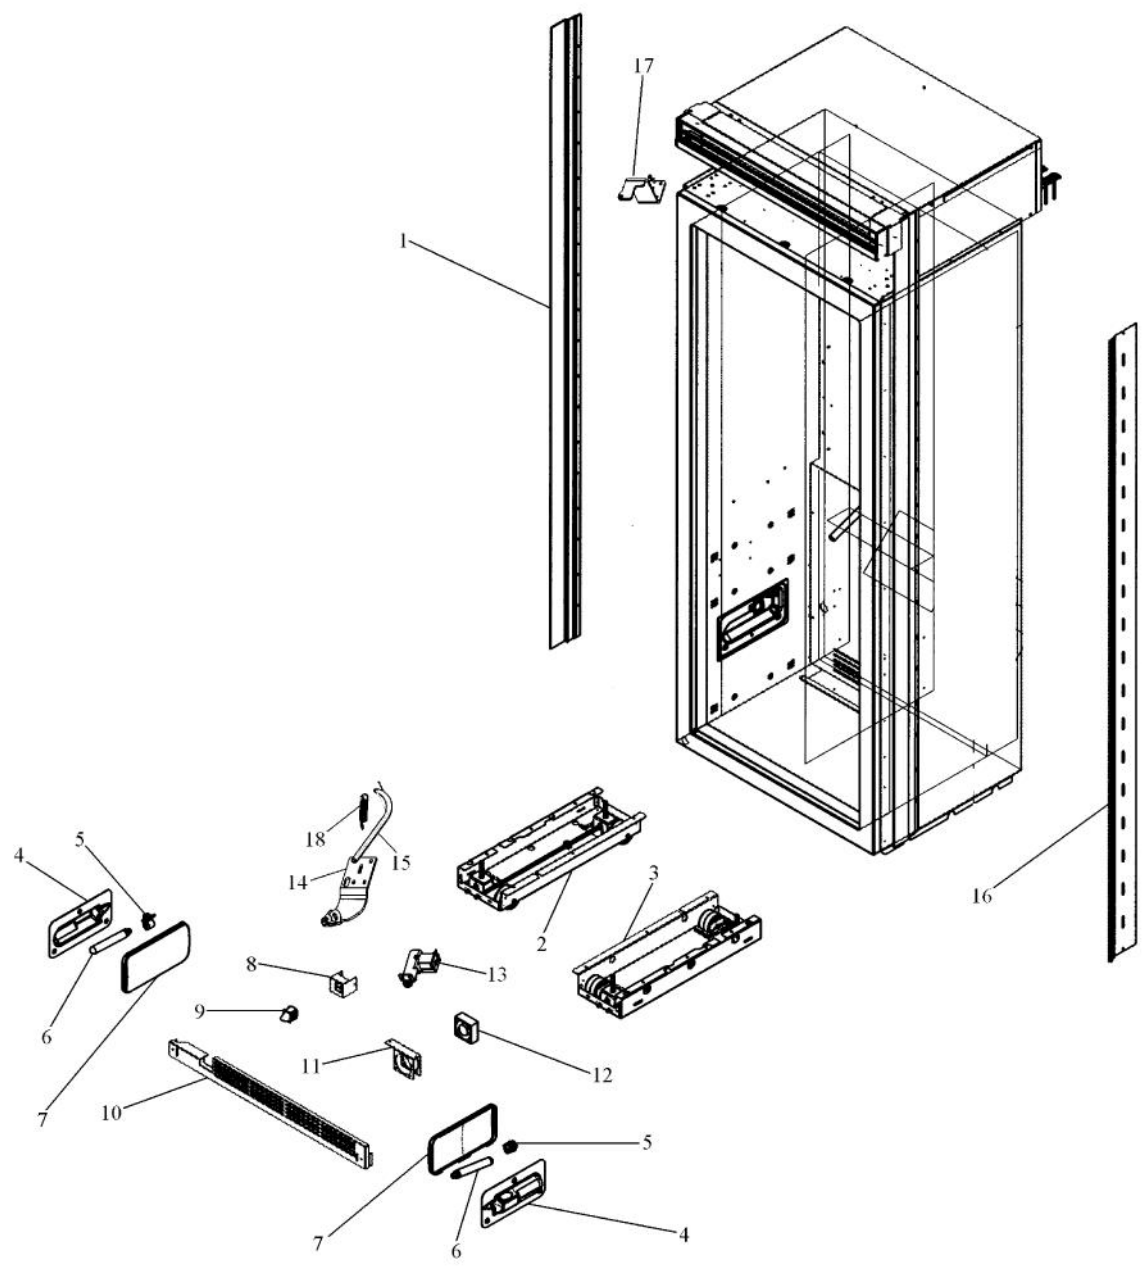

10

Ref #	Part Number	Qty.	Description
1	G90911117BK		AIR DUCT ASM COMPLETE AF AR 36 XBKX
2	B2096962		BRACKET-LOUVER SUP
3	B2096961		BRACKET-LOUVER
4	M0220417		SCREW-TC
5	B20911802		GRILL ENDCAP PRO R
	B20911801		GRILL ENDCAP PRO L
6	B2099013		ENDCAP PRO RH NONHINGE
	B2099012		ENDCAP PRO LH NONHINGE
7	B20911391		GRILLE LOUVER TOP 36 PRO
8	B20911392		GRILLE LOUVER MID 36 PRO
9	B20911122		GRILLE LOUVER BOT 36 PRO
10	G32911116		GRILLE ASM AF AR 36 PRO
	G32911375		GRILLE ASM AF 36 PRO LH

Ref #	Part Number	Qty.	Description
1	10916507		TUBE-PROCESS GRN
2	12064001		SUPP-CONT PANEL
3	12074703		INSUL-CONT BOX V12074703
4	A4539601		SUB TO PC040010 - RIVET-POP VA4539601
5	A4554817		BUSHING-SNAP VA4554817
6	K20910060		BRACKET - PC
7	K20610061		FRONT, CONTROL BOX
8	K20910062		CONTROL BOX TOP
9	K2098654		BRACKET SWITCH POWER
10	K2099402		CONTROL BOX
11	M0104106		CLIP-CORD VM0104106
12	M0217204		SCREW, SM
13	M0224128		SCREW-SM
14	M0238616		SCREW-SM
15	M0238846		SCREW-SHLDR
16	M0288120		NUT-SPEED, VM0288120
17	M0585504		SUPPORT
18	M0585506		SUPPORT
19	PC040010		POP RIVET
20	PD020194		SCREW-SM
21	PE950150		SPDT ROCKER SW. W/LEGEND
22	PE950180		OVERLAY SWITCH AF 36
23	G50911836		HIGH VOLTAGE BOARD (BEFORE 01/22/05) (BEFORE 01/22/05)
24	PE970463		POWER CONTROL BOARD (AFTER 01/22/05)
25	PE970464		HARNESS LOW VOLT
26	PE970465		HARNESS HIGH VOLT
27	PE970603		LOW VOLTAGE BOARD (BEFORE 01/22/05)
28			LOW VOLTAGE BOARD (AFTER 01/22/05)
	PE970609		HARNESS CONTROL BOARD (AFTER 01/22/05)
29	PK930220		PANEL COVER CONTROL
	PK930332		PANEL CONTROL AF 30 R
	PM910325		FILM PROTECTIVE