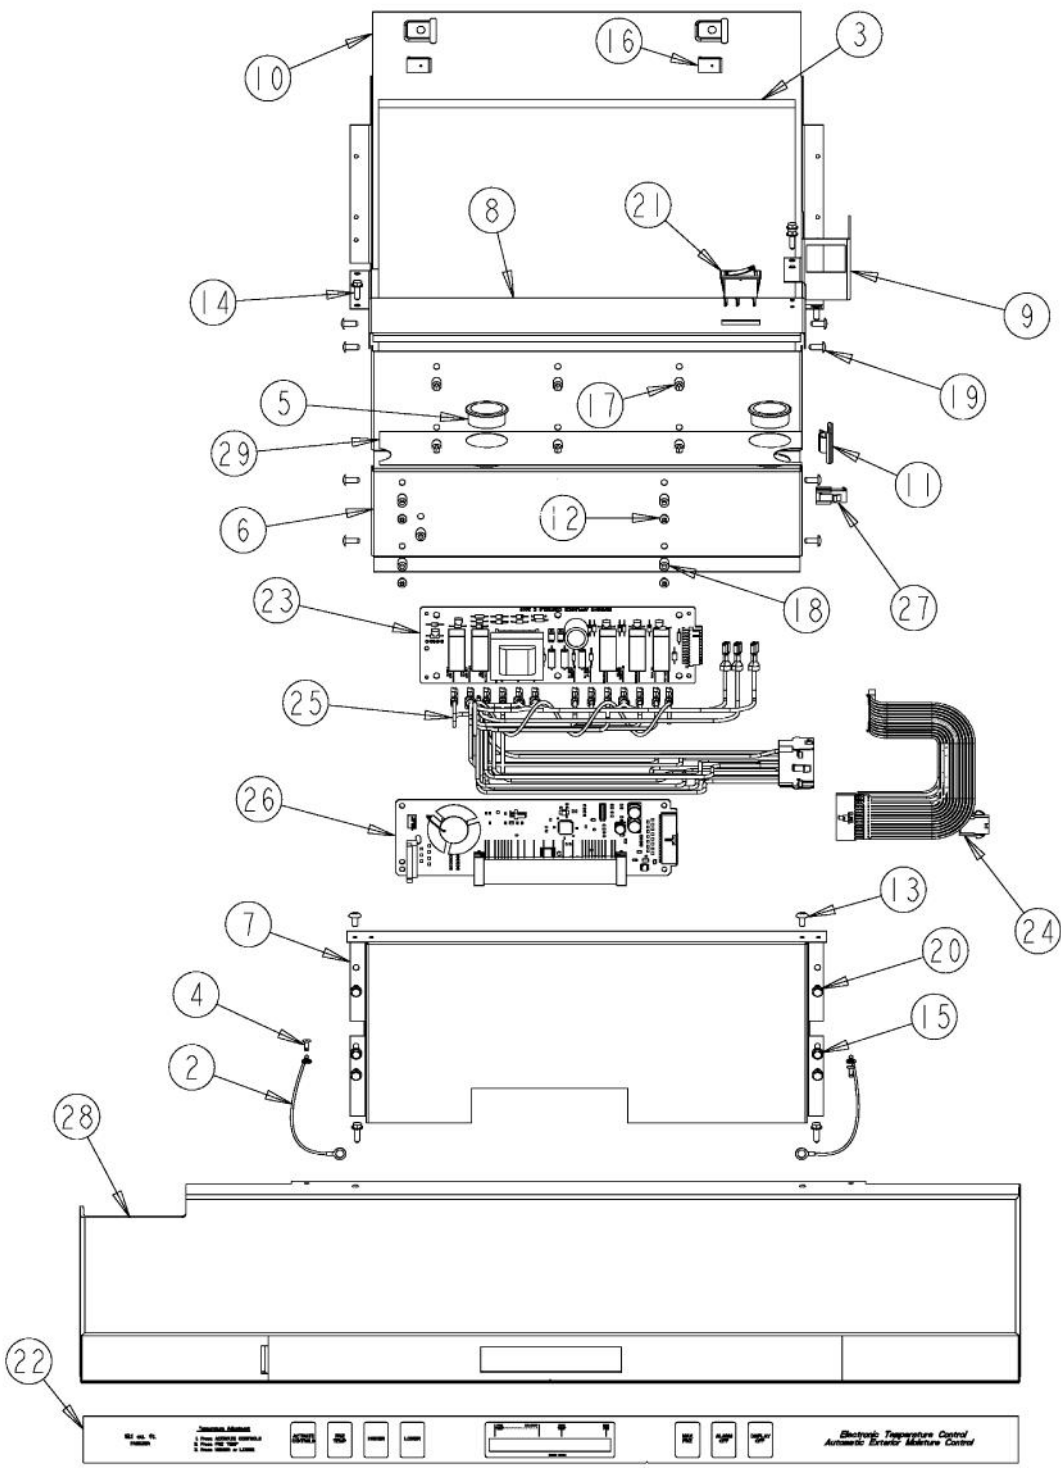

Ref #	Part Number	Qty.	Description
1	L20910705		BRACKET LIGHT AR 36
2	A3079001		LAMP - 40W
3	PE950125		LIGHT SOCKET
4	PK930267		COVER LIGHT ASM AF AR BM 36
5	PM910282		LADDER SIDE
6	PM910285		LADDER CENTER
7	PM910189		SHELF WIRE FZ
8	G50911169		SHELF ICE ASM UPPER AF 36
9	K20911929		BRACKET ICE SHELF R
10	K20911928		BRACKET ICE SHELF L
11	C90911164WH		PLATE IN MOUNT AF 36 XWHX
12	G50911858		ICE MAKER ASM, SXS ND, AF
13	G50911176		BRKT SIDE GLIDE MOUNT ASM
14	PM910417		SLIDE 3 MEMBER 12 IN W/ LVR DISCONNECT
15	G50911181		TRIM ASM SIDE AF 36 30
16	G50911189		DRAWER ICE ASM AF 36
17	G50911195		DRAWER BASKET ASM AF 36

Ref #	Part Number	Qty.	Description
1	10916507		TUBE-PROCESS GRN
2	12064001		SUPP-CONT PANEL
3	12074703		INSUL-CONT BOX V12074703
4	A4539601		SUB TO PC040010 - RIVET-POP VA4539601
5	A4554817		BUSHING-SNAP VA4554817
6	K20910060		BRACKET - PC
7	K20610061		FRONT, CONTROL BOX
8	K20910062		CONTROL BOX TOP
9	K2098654		BRACKET SWITCH POWER
10	K2099402		CONTROL BOX
11	M0104106		CLIP-CORD VM0104106
12	M0217204		SCREW, SM
13	M0224128		SCREW-SM
14	M0238616		SCREW-SM
15	M0238846		SCREW-SHLDR
16	M0288120		NUT-SPEED, VM0288120
17	M0585504		SUPPORT
18	M0585506		SUPPORT
19	PC040010		POP RIVET
20	PD020194		SCREW-SM
21	PE950150		SPDT ROCKER SW. W/LEGEND
22	PE950180		OVERLAY SWITCH AF 36
23	G50911836		HIGH VOLTAGE BOARD (BEFORE 01/22/05) (BEFORE 01/22/05)
24	PE970463		POWER CONTROL BOARD (AFTER 01/22/05)
25	PE970464		HARNESS LOW VOLT
26	PE970465		HARNESS HIGH VOLT
27	PE970603		LOW VOLTAGE BOARD (BEFORE 01/22/05)
28			LOW VOLTAGE BOARD (AFTER 01/22/05)
	PE970609		HARNESS CONTROL BOARD (AFTER 01/22/05)
29	PK930220		PANEL COVER CONTROL
	PK930332		PANEL CONTROL AF 30 R
	PM910325		FILM PROTECTIVE