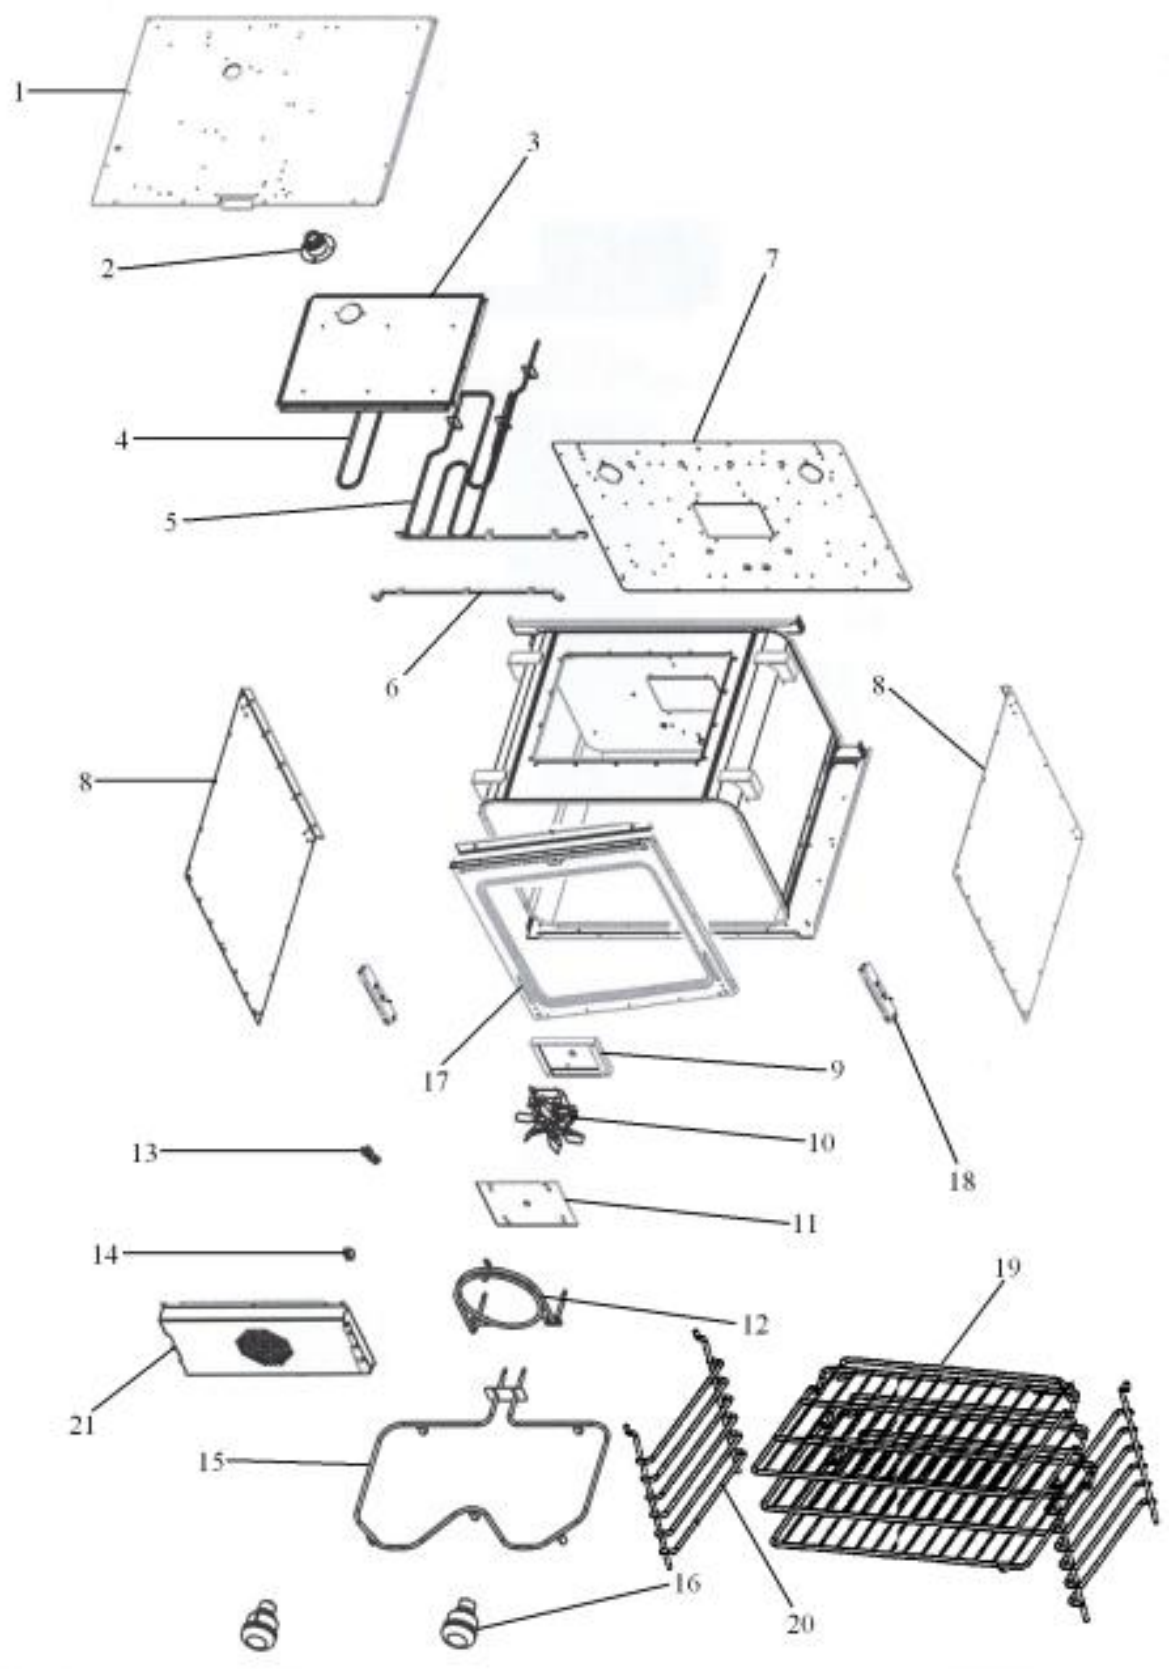

Ref #	Part Number	Qty.	Description
1	A2002923		OVEN TOP INSUL. RET.
2	PM010014		SMOKE ELIMINATOR (VDSC)
3	B2002167		BROILER TOP (VDSC)
4	PJ010002		BROIL ELEMENT(MAXI)-SIDE (VDSC)240V
5	PJ010001		BROIL ELEMENT 240V
6	B2002185		BROIL ELEMENT BRKT (VDSC)
7	A1002905		BACK INSULATION RETAINER -VESO/VEDO
8	A2002904		SIDE INSULATION RETAINER
9	A2002595		CONVECTION FAN BOX (VDSC)
10	PE050005		CONVECTION FAN ASSY
11	A1002596		CONVECTION FAN COVER (VDSC)
12	PJ010003		CONVECTION ELEMENT (VDSC) 240V
13	PE050115		MEAT PROBE JACK
14	PM010160		MEAT PROBE JACK COVER
15	PJ010004		BAKE ELEMENT (VDSC) 240V
16	PE050009		OVEN LIGHT SOCKET - 36 BUILT-IN
17	H9107881		30 UPPER FRONT FRAME
18	PC020016		HINGE RECEIVER (VEDO/VEDO)
19	PB060044		OVEN RK VDSC30/48RH REPL PB060019
20	PB060030		RACK SUPT REPL PB060010
21	E9102170		CONVECTION FAN COVER