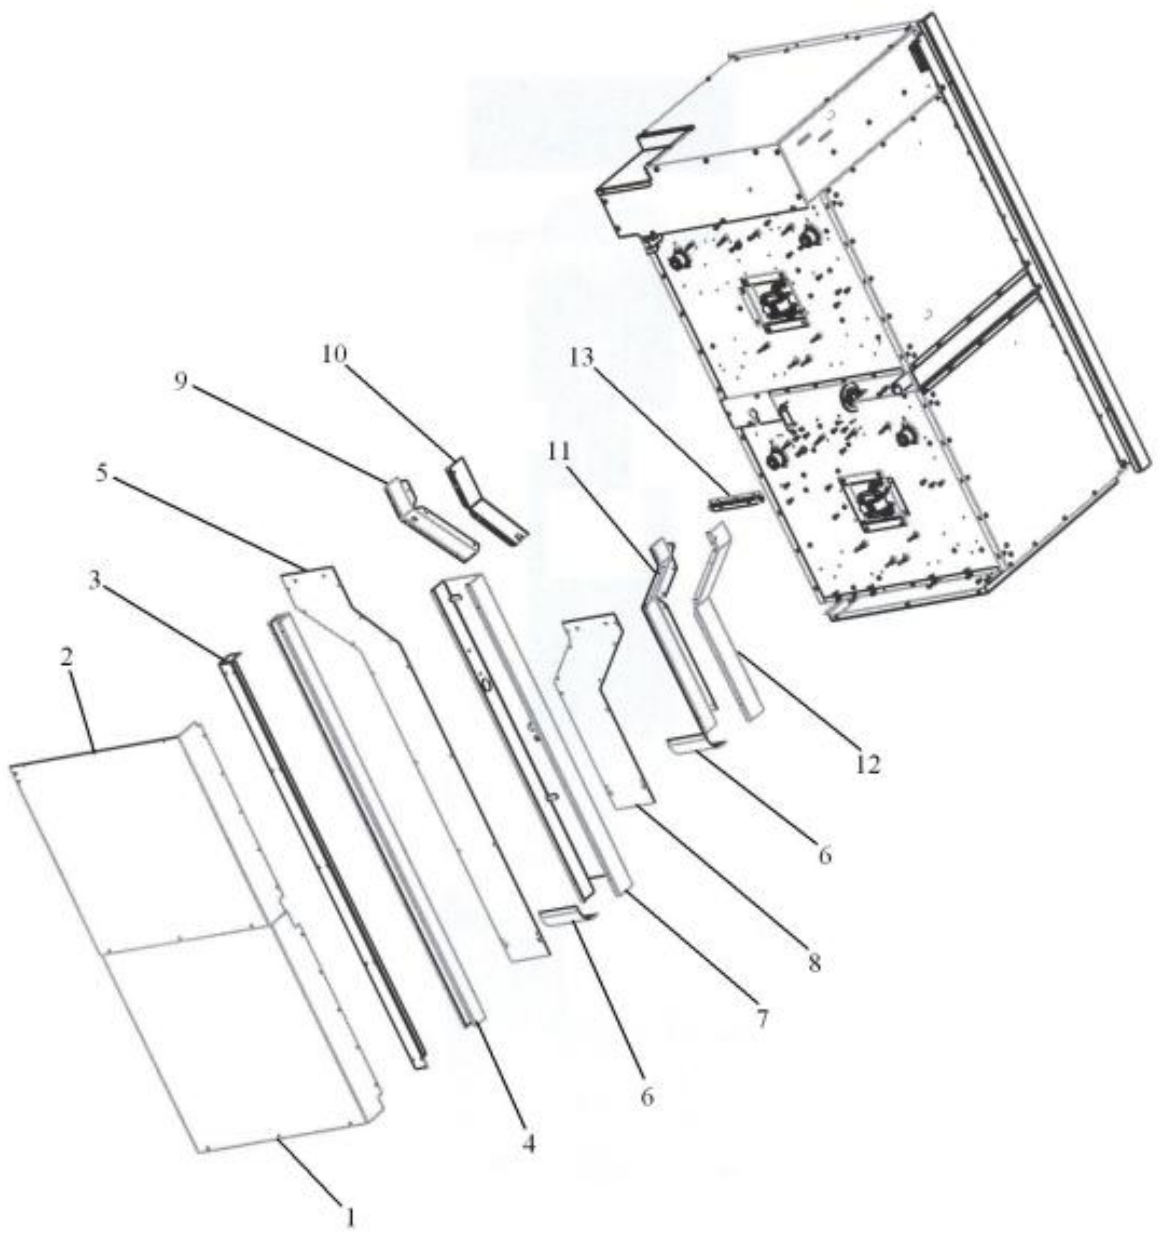

Ref #	Part Number	Qty.	Description
1	A2008582		30 LOWER OUTER BACK
2	A2008581		30 UPPER OUTER BACK
3	A2006180		DOUBLE OVEN FLUE COVER
4	A2006181		DOUBLE OVEN FLUE
5	A1006179		DOUBLE VENT COVER PLATE
6	A2006182		AIR SCOOP
7	A2006199		LOWER AIR VENT
8	A1006178		LOWER VENT COVER PLATE
9	A2006323		VENT SIDE RH
10	A2006324		VENT SIDE LH
11	A2006321		LOWER VENT SIDE RH
12	A2006322		LOWER VENT SIDE RH
13	A2006048		FAN MOUNTING BRACKET