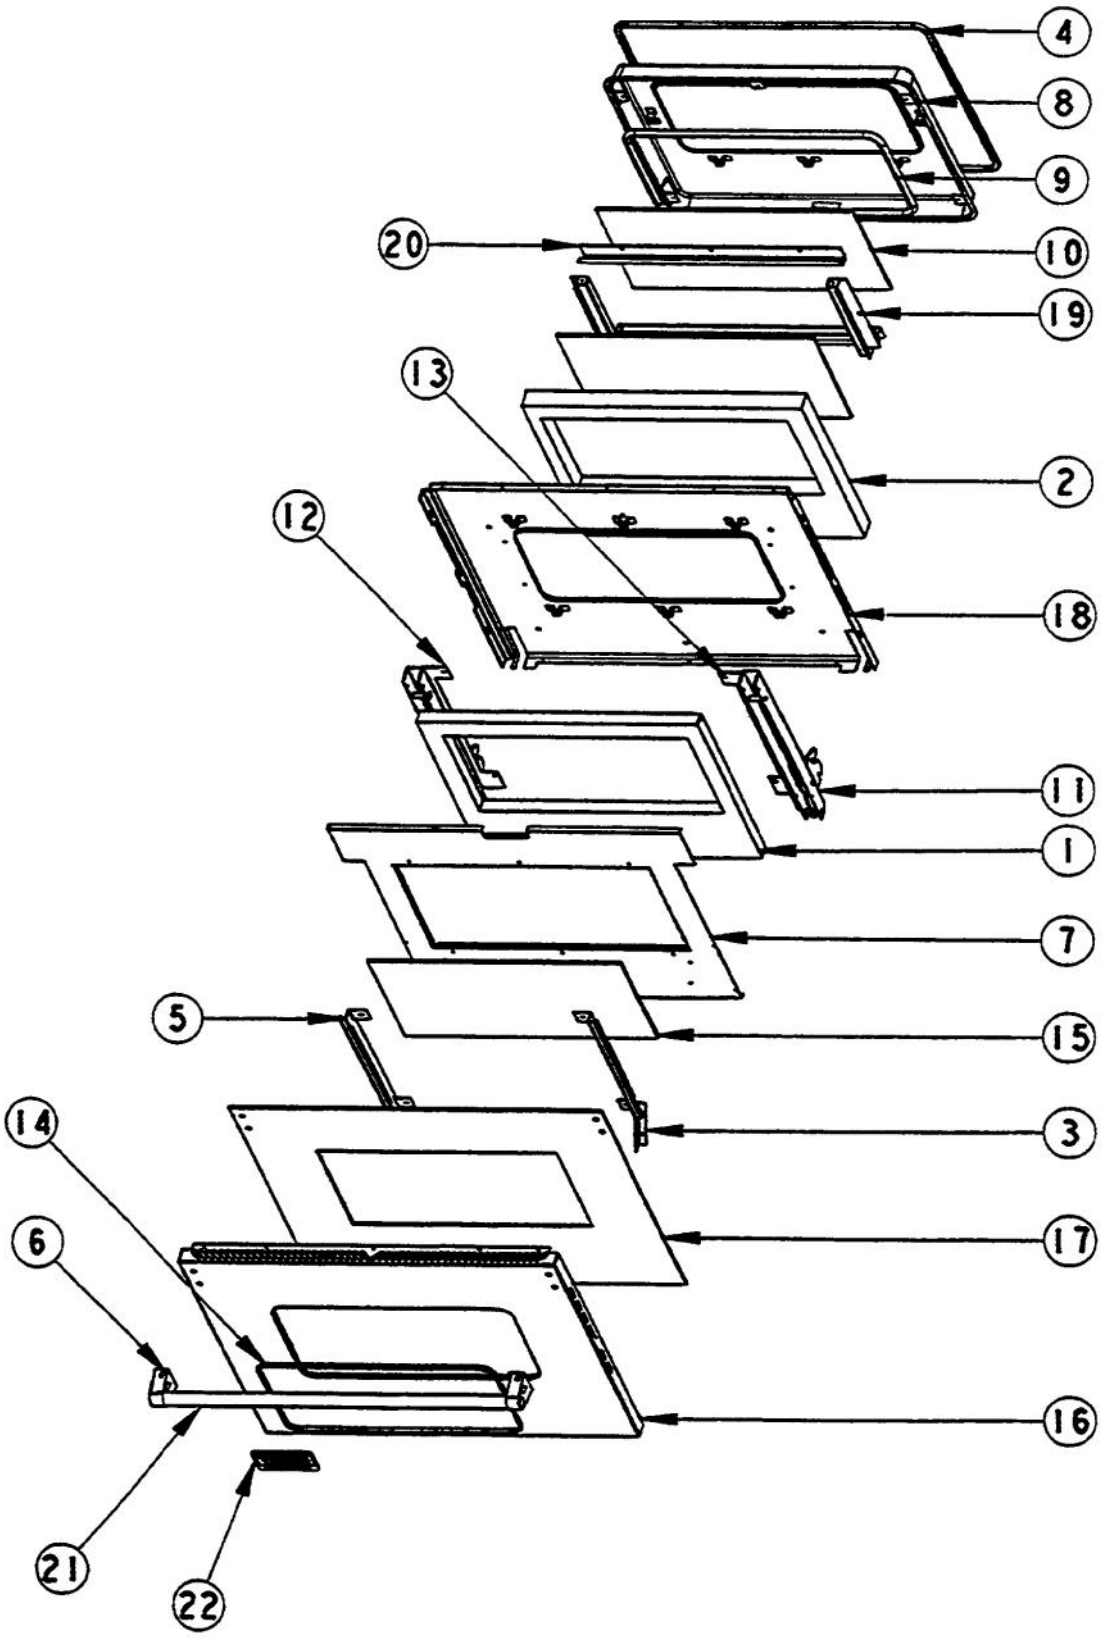

Ref #	Part Number	Qty.	Description
NI	G3202938xx		UPPER DOOR ASSEMBLY
1	PB070034		INSULATION-TRS-10 1 X 20 X 3`
2	PB070038		TRS-10 2 X 24 X 3` INSULATION
3	A2002497		DOOR GUIDE ANGLE VDSC
4	PB070041		SUB TO 000623-000 - DOOR GASKET(3/8DIA.) (VDSC)
5	A2002367		DOOR GLASS BRKT
6	PE030001		BRACKET, DOOR, HANDLE
	PE030001PVD		END CAP DOOR HANDLE XBR
7	A2002930		DOOR INSUL. RET. FORMED
8	G50010123		VESO105/VEDO205 DR LINER SVC-KIT
9	PB070040		1/2 FIBERGLASS ROPE
10	PE060039		GLASS-HEAT TREATED (HB2) VDSC
11	PC020188		DOOR HINGE
12	A2002960		HINGE BRACKET - LH (VEDO/VESO)
13	A2002962		HINGE BRACKET - RH (VEDO/VESO)
14	PE060031		J-MOLD (LARGE WINDOW)
	PE060045		J-MOLD (LARGE WINDOW) XBRX
15	PE060030		GLASS-OUTER DOOR BK SCREENED,TEMP
16	B2002940		O/S DOOR PANEL XSSX (VEDO205)
	C9002940x		OUTER DOOR PANEL - AL
17	J1002939		OVEN DR HEAT SINK (VESO/DO)
18	G50010123		VESO105/VEDO205 DR LINER SVC-KIT
19	E9102179		WINDOW LINER-SIDE (VDSC)
20	E9102178		WINDOW LINER-TOP/BTM (VDSC)
21	PE030036		DOOR HANDLE XSSX (VESO/VEDO) 26.935
	F0002944BR		DOOR HANDLE-VEDO/VESO (CUT-TO-SIZE)
NI	B1009167		HINGE CLIP