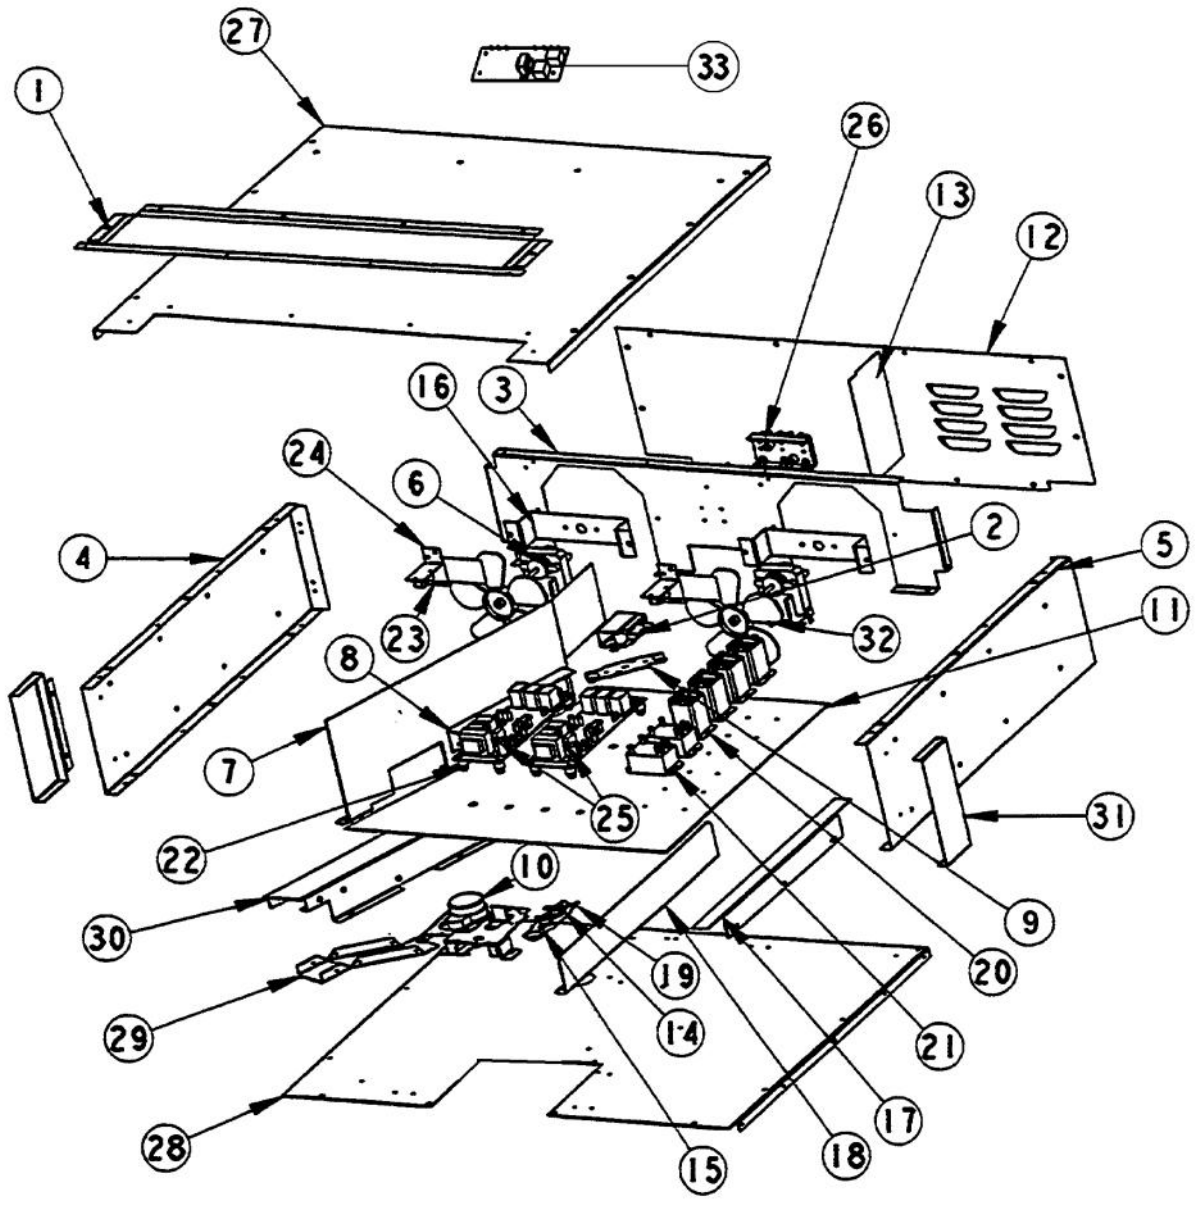

Ref #	Part Number	Qty.	Description
1	A2008557		30 TOP REAR COVER
2	A2008543		TOP CHANNEL
3	PE050087		BLOWER ASSEMBLY - DESIGNER SERIES
4	A2008580		30 CABINET TOP
5	PJ030002		AUTO RESET (SELF-CLEAN) VDSC
6	A2009884		AUTO RESET BRACKET
7	PE070472		ELECTRONIC CONTROL BOARD
8	PE070147		TERMINAL BLOCK
9	A2006123		CABINET SIDE LH
10	A2006109		SELECTOR SWITCH COVER
11	A2007906		30` SINGLE CAB. SIDE RH
12	PE050059		HI-LIMIT SWITCH
13	PE050112		DOOR LATCH
14	A2008526		SELECTOR BRACKET
15	A2008527		CLOCK BRACKET
16	PJ030030		4 POS SELECTOR SWITCH
	PJ030010		SELECTOR SWITCH (3-POSITION)VEDO205
17	PJ030001		SELECTOR SWITCH (8-POSITION) VDSC
18	PJ030037		SUB TO PS500033 - SELF CLEAN THERMOSTAT
19	PE050213		PRO 120V DIGITAL CLOCK
20	PE050019		OVEN LIGHT SWITCH (VGSO166) 90-DEG.
21	B9208584		30 DOUBLE CONTROL PANEL
	C9208584BK		30 DOUBLE CONTROL PANEL XBKX
	C9208584WH		30 DOUBLE CONTROL PANEL XWHX
22	PB010152		KNOB BEZEL-CHROME (30 B-IN OVEN)
	PB010153		KNOB BEZEL-XBRX (30 B-IN OVEN)
23	PB010165		TIME MANUAL KNOB XBKX (VESO/VEDO)
	PB010166		TIME MANUAL KNOB XWHX (VESO/VEDO)
24	PB010148		SELECTOR KNOB-XBKX (30DOUBLE OVEN)
	PB010149		SELECTOR KNOB-XWHX (30 B-IN OVEN)
25	PB010150		T/STAT KNOB-XBKX (30 B-IN OVEN)
	PB010151		T/STAT KNOB-XWHX (30 B-IN OVEN)
26	PB010248		CLOCK BUTTON
	PB010249		PUSH BUTTON WHITE
27	PB010246		CLOCK KNOB
	PB010247		KNOB WHITE
28	PE050024		OVEN IND. LIGHT (LIGHT HOUSING)
29	PE050023		OVEN IND. LIGHT (LENS & BEZEL)
30	PE040209		LOWER CONTROL PANEL EXTRUSION