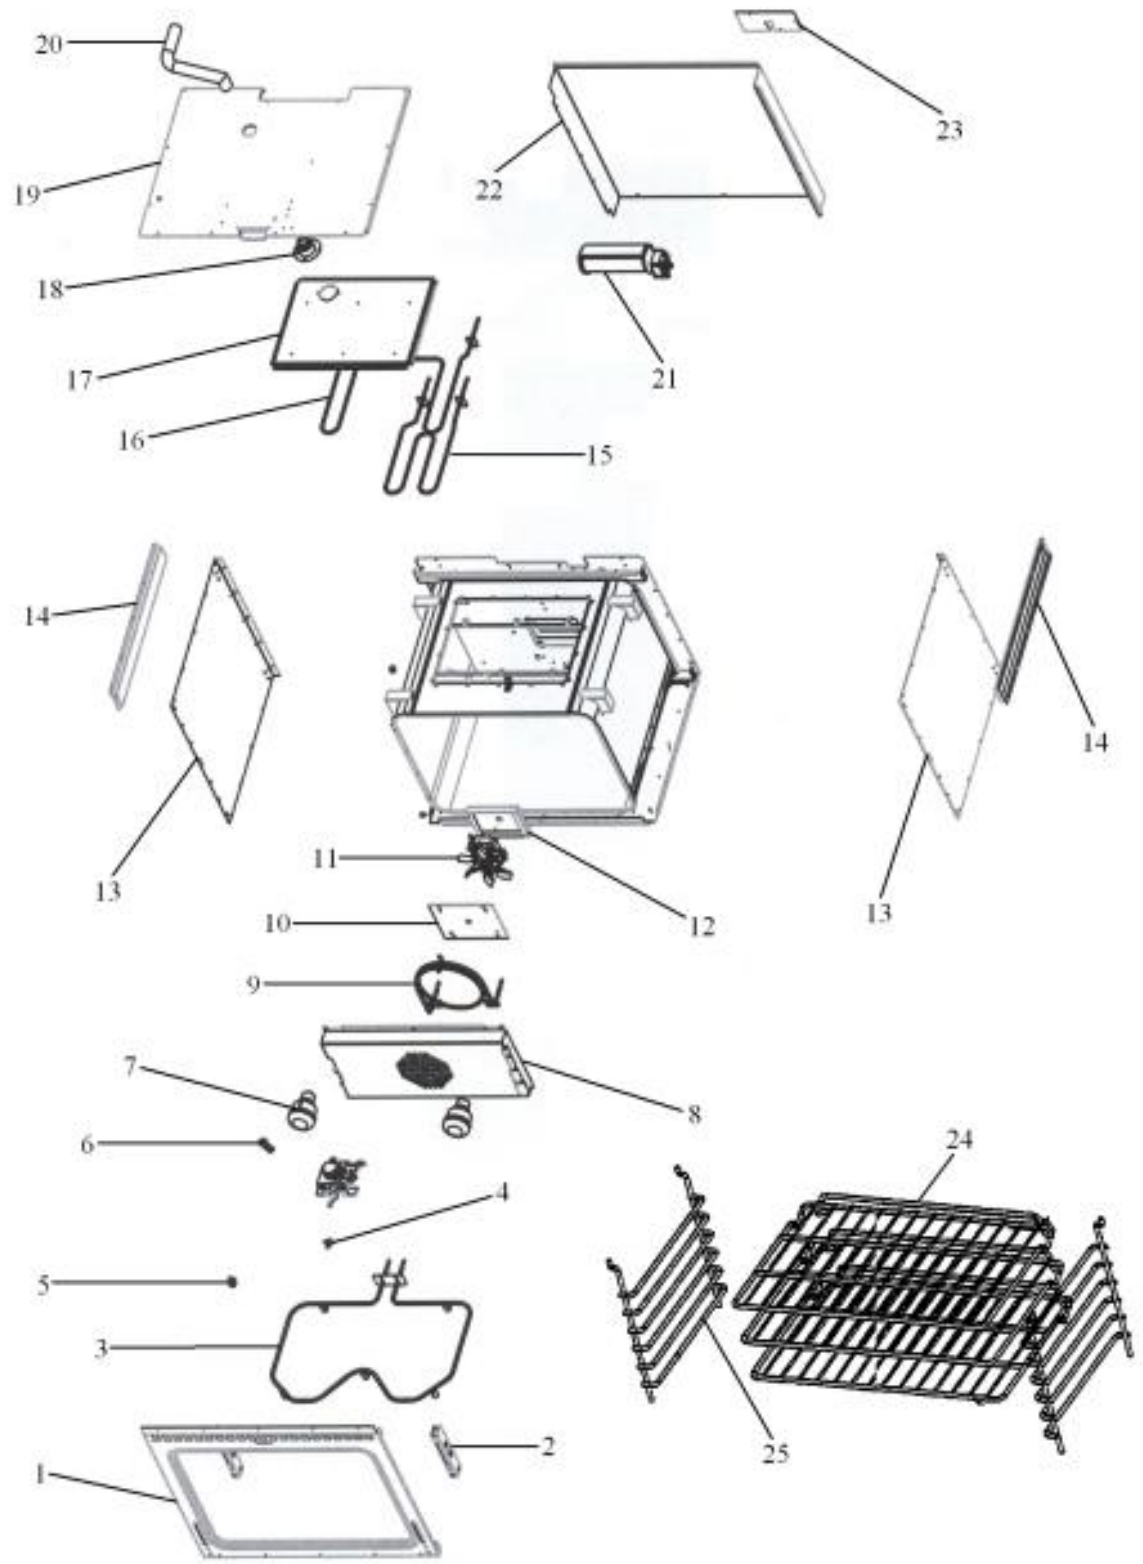

Ref #	Part Number	Qty.	Description
1	H9107882		30 LOWER FRONT FRAME ASSY
2	PC020016		HINGE RECEIVER (VEDO/VEDO)
3	PJ010001		BROIL ELEMENT 240V
4	PJ030022		HIGH LIMIT SWITCH
5	PM010160		MEAT PROBE JACK COVER
6	PE050115		MEAT PROBE JACK
7	PE050009		OVEN LIGHT SOCKET - 36 BUILT-IN
8	E9102170		CONVECTION FAN COVER
9	PJ010003		CONVECTION ELEMENT (VDSC) 240V
10	A1002596		CONVECTION FAN COVER (VDSC)
11	PE050005		CONVECTION FAN ASSY
12	A2002595		CONVECTION FAN BOX (VDSC)
13	A2002904		SIDE INSULATION RETAINER
14	A2006088		OVEN MOUNTING BRACKET
15	PJ010001		BROIL ELEMENT 240V
16	PJ010002		BROIL ELEMENT(MAXI)-SIDE (VDSC)240V
17	B2002167		BROILER TOP (VDSC)
18	PM010014		SMOKE ELIMINATOR (VDSC)
19	A2006090		LOWER TOP INSULATION RETAINER
20	PB020117		DESIGNER OVEN VENT
21	PE050087		BLOWER ASSEMBLY - DESIGNER SERIES
22	A2008582		30 LOWER OUTER BACK
23	A1006103		RH LOWER REAR COVER 30 (DED0200)
24	PB060044		OVEN RK VDSC30/48RH REPL PB060019
25	PB060030		RACK SUPT REPL PB060010