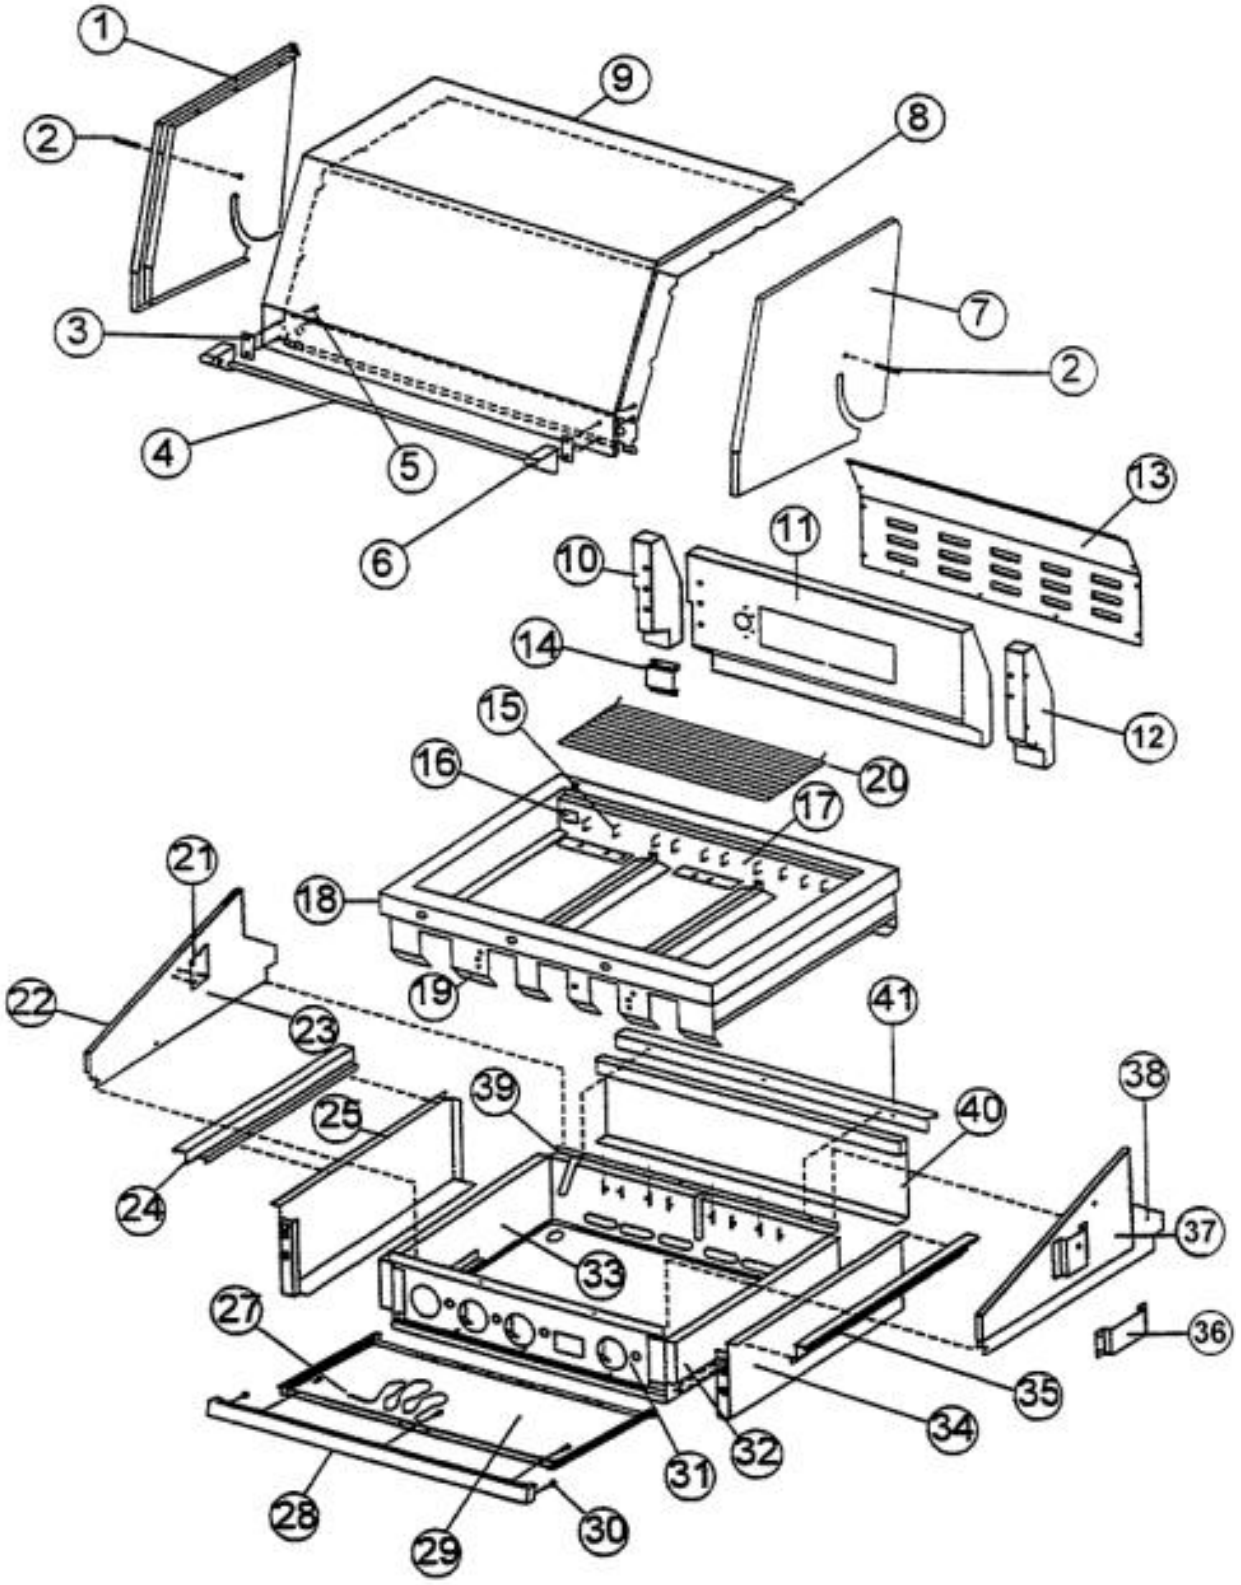

Ref #	Part Number	Qty.	Description
1	H3003763		CANOPY END SUBASSY LH BBQ
2	PD010034		3/8 X 1 SHOULDER BOLT SS
3	PD040010		DOOR HANDLE SPACER
4	PE030040		DOOR/CNPY HNDLE - RPLCS PE930090
	PE030044PVD		CNPY HDLE 41/53 PVD F0005408
5	PD020059		1/4-20 X 1/2 CAP SCREW SS
6	PE030001		BRACKET, DOOR, HANDLE
	PE030001PVD		END CAP DOOR HANDLE XBR
7	H3003762		CANOPY END SUBASSY RH BBQ
8	B2003761		CANOPY HEAT SHIELD (VGBQ5304)
9	B2003760		CANOPY (VGBQ5304R)
	B9003760FG		CANOPY BODY XFGX
	B9003760GG		CANOPY - GG
	B9003760VB		CANOPY BODY XVBX
10	B3003321		IR SUPT END LH - BBQ GRILL
11	G9103756		IR HOUSING ASSY (VGBQ53)
	E9103765		IR HOUSING NO ROTIS.(VGBQ5304)
12	B3003320		IR SUPT END RH - BBQ GRILL
13	B2003758		REAR COVER (VGBQ5304R)
14	B2003319		THERMOCOUPLE / IGN. COVER-BBQ GRILL
15	B2001147		GRATE SUPT ANGLE (VGBQ) XSSX
16	Not Replaceable		REGULATOR LABEL
17	B2003755		REAR SHIELD (VGBQ5304R)
18	B2004234		53 GRILL FRAME
19	B2003754		FRONT SHIELD (VGBQ5304R)
20	PB060037		WARMING RACK -(VGBQ5304R)
21	B2003307		ROTIS SADDLE - BBQ GRILL
22	G3003303		O/S WINDSHIELD LH-BBQ GRILL
23	B2004236		INSIDE WIND SHIELD L.H.
24	B2003244		SIDE TRIM CAB. LH BBQ GRILL 48
25	B2003242		SIDE PANEL LH BBQ GRILL 48
26	Not Replaceable		RATING PLATE
27	G5004200		LIGHTING WAND ASSY (VGBQ)
28	B3003338		DRIP TRAY HANDLE - 53 BBQ GRILL
29	B2003339		DRIP TRAY BBQ GRILL 53
30	PD040004		GROMMET BUMPER
31	B2003750		FRONT SUPT (53 FULL BBQ)
32	B2003236		BURNER BOX SIDE RH BBQ GRILL
33	B2003237		BURNER BOX SIDE LH BBQ GRILL
34	B2003241		SIDE PANEL RH BBQ GRILL 48
35	B2003243		SIDE TRIM CAB. RH BBQ GRILL 48
36	B2003306		ROTIS MOUNTING BRKT-BBQ
37	G3003302		O/S WINDSHEILD RH-BBQ GRILL
38	B2004235		INSIDE WIND SHIELD R.H.
39	B2003766		REAR SUPT (VGBQ5304)
40	B3003245		REAR PANEL BBQ GRILL 53
41	B2003332		REAR TRIM BBQ GRILL 48
No.	PK000010		RUNNER, DRIP TRAY - RH (VGRT)
No.	PK000009		RUNNER, DRIP TRAY - LH (VGRT)
No.	PK000008		DRIP TRAY GUIDE - RH
No.	PK000007		DRIP TRAY GUIDE - LH (VGRT)