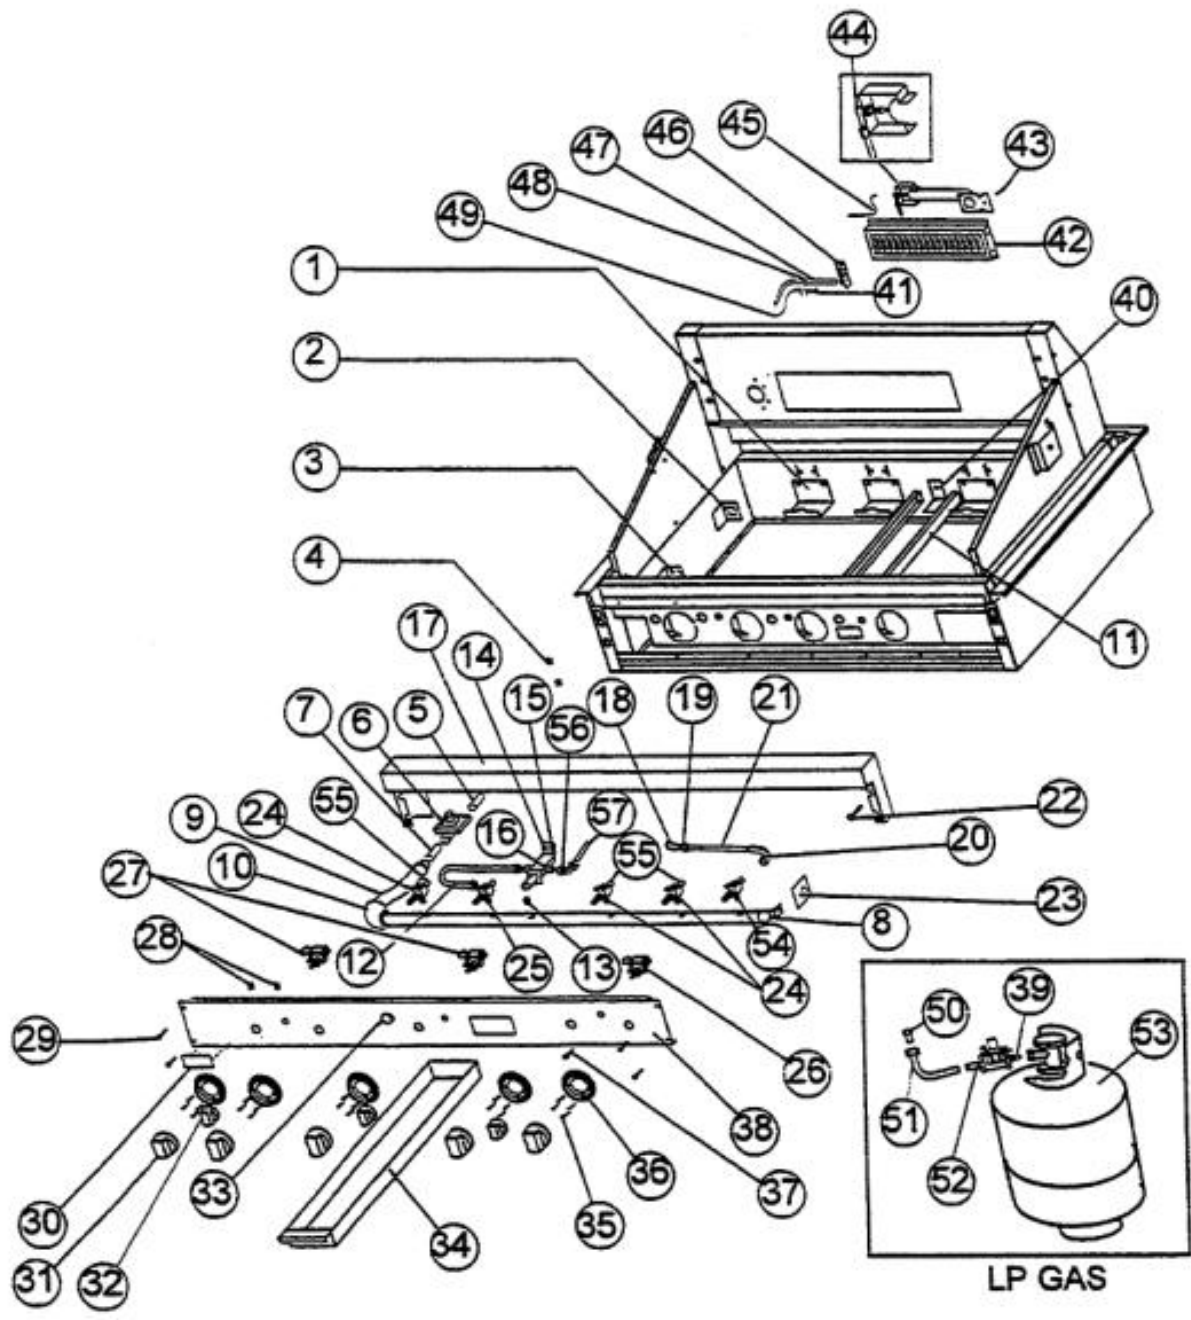

Ref #	Part Number	Qty.	Description
1	PB060028		GRILL GRATES
2	E9103271		SUB TO B2007409
3	G3203346		ROTIS ASSY S
4	PE070184		ROTISSERIE MOTOR
5	PE070189		ELECTRICAL SUPPLY CORD - BBQ GRILL
6	G5004548		SS BURNER KIT REP PA080035
7	B2003273		IGNITOR COVERS (VGBQ)
8	B2003270		BURNER DRIP SHIELD (VGBQ)
9	B2003791		CENTER SHIELD (VGBQ)
10	PB050054		SMOKER BURNER - 36/48 BBQ GRILL
11	PB040123		1/8 NPT FEMALE TO 3/8 CC COUPLING
12	PB080002		BROILER PAN
13	B2003546		IGNITOR COVER LH (VGBQ)
14	PE030039		SPIT HANDLE (ROT. BBQ GRILL)
15	PB060058		SPIT FORK
16	PB060036		ROTIS SPIT ROD (VGBQ5304R)

Ref #	Part Number	Qty.	Description
50	PB040146		1/2 X 3/8 FLARE ADAPTER (VGBQ)
51	PB020227		HIGH PRESSURE LP HOSE
52	PA070007		LP TANK REGULATOR (VGBQ)
53	N/A		L.P. TANK
54	PA010066		ROTIS VALVE (NAT.) (VGBQ)
	PA010067		ROTIS VALVE (LP) (VGBQ)
55	PB040078		ORIFICE HOOD-NO.44 (NAT.)
	PB040068		ORIFICE HOOD-NO.55 (LP)
56	PB040129		FTG.-ELBOW, 1/8NPT-5/16C.C.
57	F2003505		TUBING - SAFETY VALVE TO I/R ORIFICE
No.	PB040123		1/8 NPT FEMALE TO 3/8 CC COUPLING
No.	PB020096		48 5/16 S.S. FLEX TUBING REPL F2003505