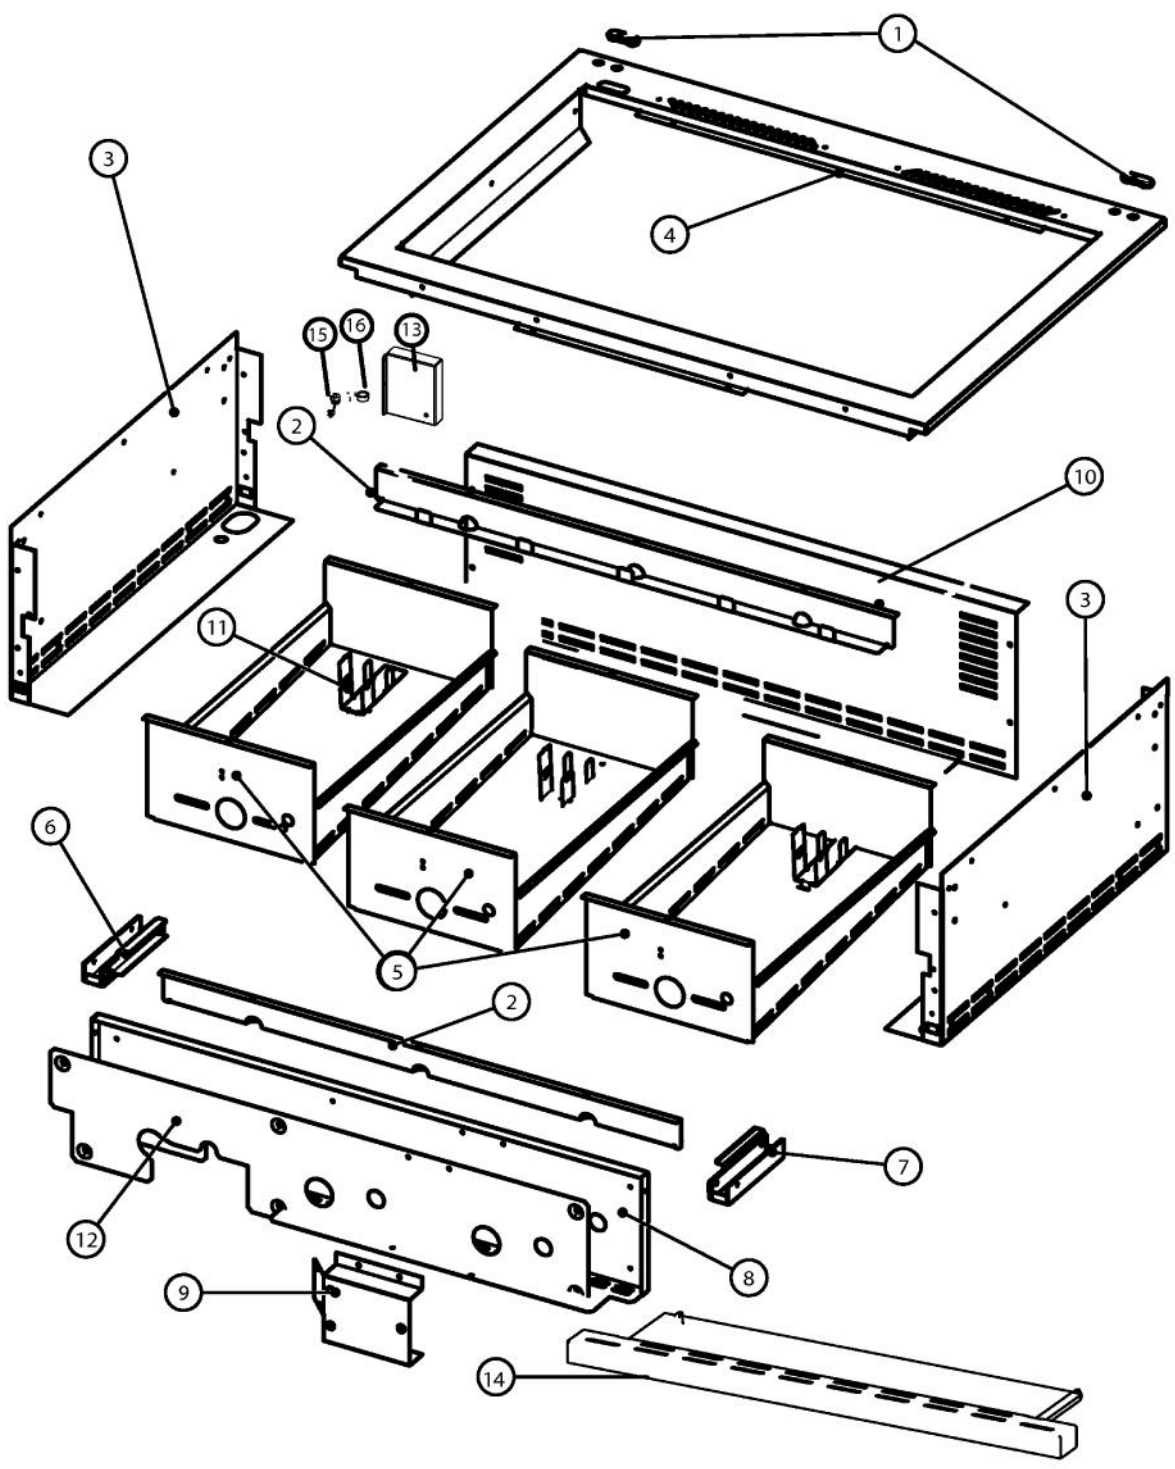

Ref #	Part Number	Qty.	Description
1	029454-000	1	BRACKET, ROTIS IGNITOR, MTG
2	029457-000	1	COVER, ROTIS IGNITOR
3	032164-000	3	GRATE, GRILL, 36
4	031871-000	1	BACKPLATE, BQ, INT, 36
5	032370-000	5	TRAY, CRMC, BRIQUETTE, ASM
6	035136-000	2	FLUE DIVERTER
7	037304-000	88	FASTENER, PNH, TORX, AB, PSVD, WAX
8	040745-000	1	WINDSHIELD, BQ, IS, LH
9	040775-000	1	WINDSHIELD, BQ, OS, RH
10	B2005347	1	INFRARED FRAME
11	045830-000	1	WINDSHIELD, BQ, ASM LH
12	045831-000	1	WINDSHIELD, BQ RH ASM W/ROTIS
13	046860-000	1	PANEL REAR BQ
14	037589-000	1	ROLLER, BRKT, ROTIS, ASM
15	005942-000	2	SPRING INDEX
16	031598-000	2	HANGER, WARMING RACK
17	046993-000	1	RACK, WARMING, 36
18	PC070024	1	ROTIS. GEAR BOX ASSY
19	045515-000	1	SMOKER BOX ASSY
20	PD030044	8	10-24 KEPS NUT SS
21	PD020056	8	NO.10-24 X 1/2 PH.TR. M.S. SS
22	034607-000	2	FASTENER, BOLT, 5/16 - 1-1/2

Ref #	Part Number	Qty.	Description
1	02671-000	2	RUBBER DOOR BUMPER
2	035984-000	2	SUPPORT, TRAY, BRIQUETTE, 36
3	029459-000	2	PANEL, LWR SIDE
4	031195-000	1	FRAME, GRILL, TOP, 36
5	031232-000	3	BOX, U BURNER, 36
6	031544-000	1	GUIDE, DRIP TRAY, LH ASM
7	031551-000	1	GUIDE, DRIP TRAY, RH ASM
8	035338-000	1	PANEL, SUPPORT, HEAT SHIELD
9	031570-000	1	BRACKET, MOUNTING, MODULE
10	032167-000	1	BRACKET, BACK SUPPORT, VGBQ13603
11	032239-000	3	BRACKET, REAR GRILL BURNER
12	035133-000	1	PANEL, HEAT SHIELD, FRONT
13	035094-000	1	CHANNEL, WIRE
14	031918-000	1	DRIP TRAY ASM, BQ 36
15	PD040044	1	SNAP THRU BUSHING 1/4DIA CORD
16	PD040005	2	SNAP BUSHING - 7/8