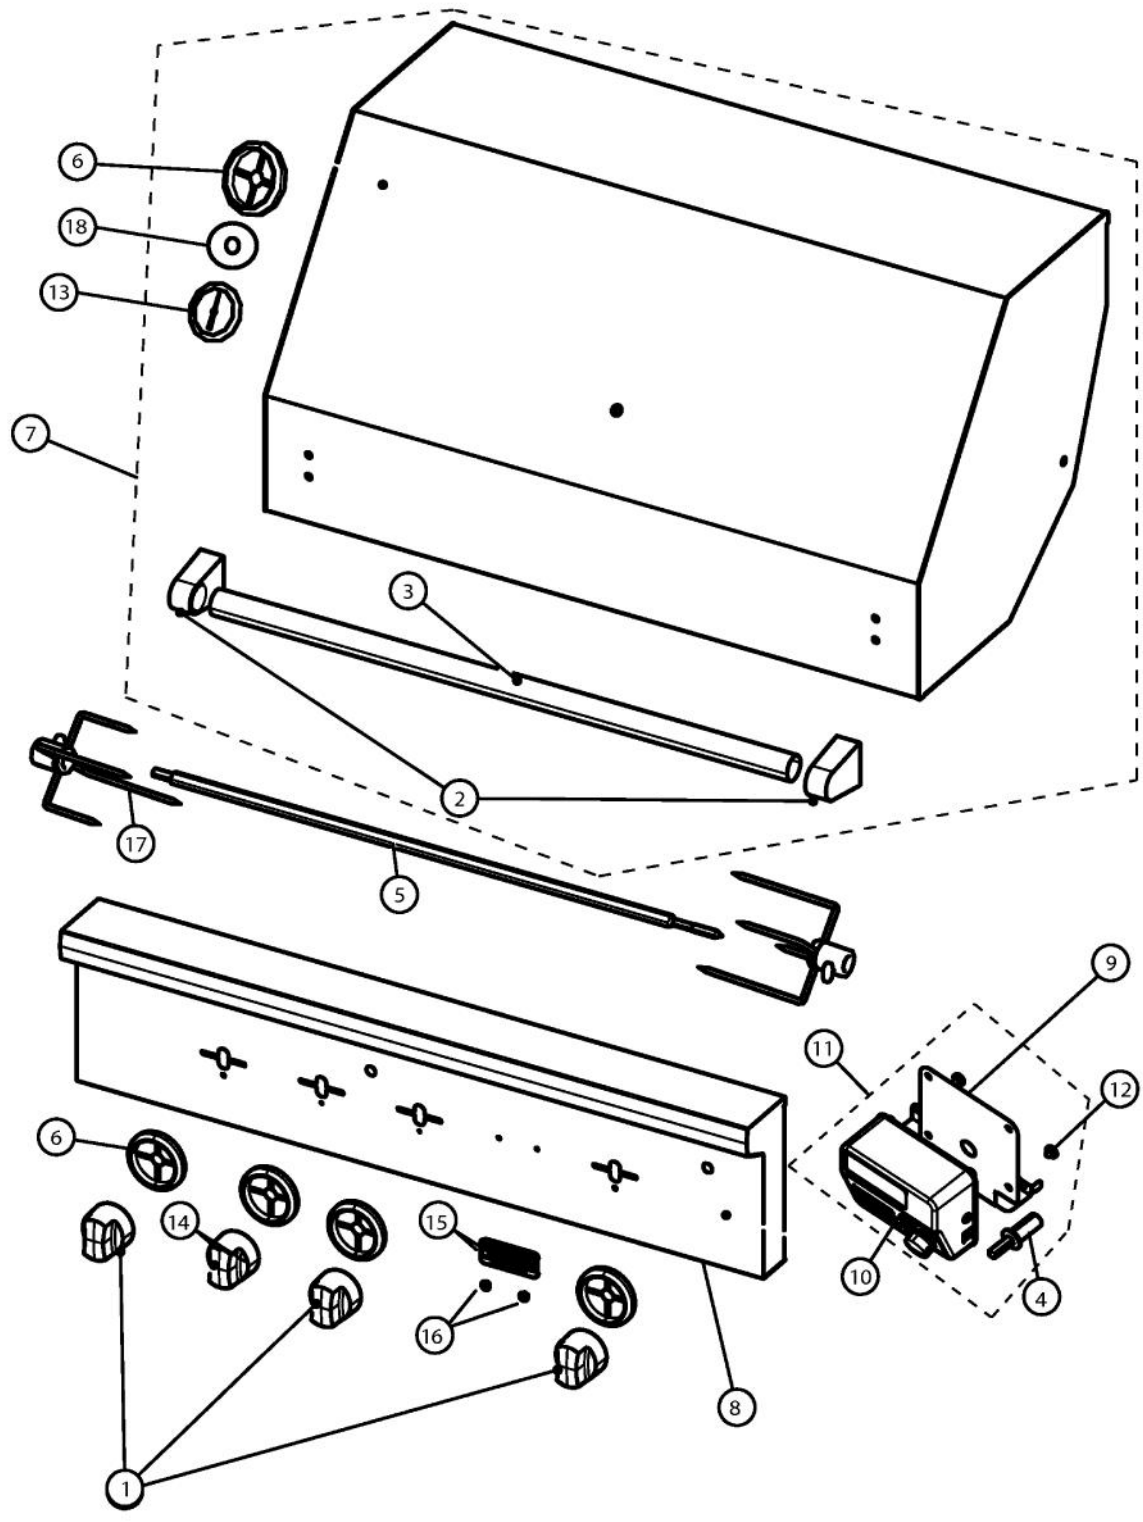

Ref #	Part Number	Qty.	Description
1	035901-000	3	KNOB,GRL,WOK,PRO CR3
2	026965-000	2	END CAP, ASM, DOOR HANDLE
3	031211-000	1	HANDLE, DOOR, 36
4	037377-000	1	ADAPTER, HEX, ROTISSERIE MOTOR ADAPTER
5	031219-000	1	SPIT, RTSR ROD 36
6	PB010304	4	KNOB BEZEL
7	046927-000	1	HOOD, BQ, OUTER, ASM
8	047018-2656	1	CONTROL PANEL ASM, W/GRAPHICS
9	043284-000	1	ROTIS MOTOR BRACKET
10	032461-000	1	MOTOR, ROTIS
11	043708-000	1	GRILL, MOT, MT, 304, RTSR ASSY
12	PD040004	2	GROMMET BUMPER
13	042720-000	1	GAUGE, BMTL, TEMPERATURE
14	038435-000	1	KNOB, ROTISS, PRO, CR3
15	PE010142	1	3 LOGO XBKXXCHROME
16	PD030006	2	CAPPED WASHER PAL NUT
17	032881-000	2	FORK, RTSR
18	026724-000	1	SPACER, WSHR