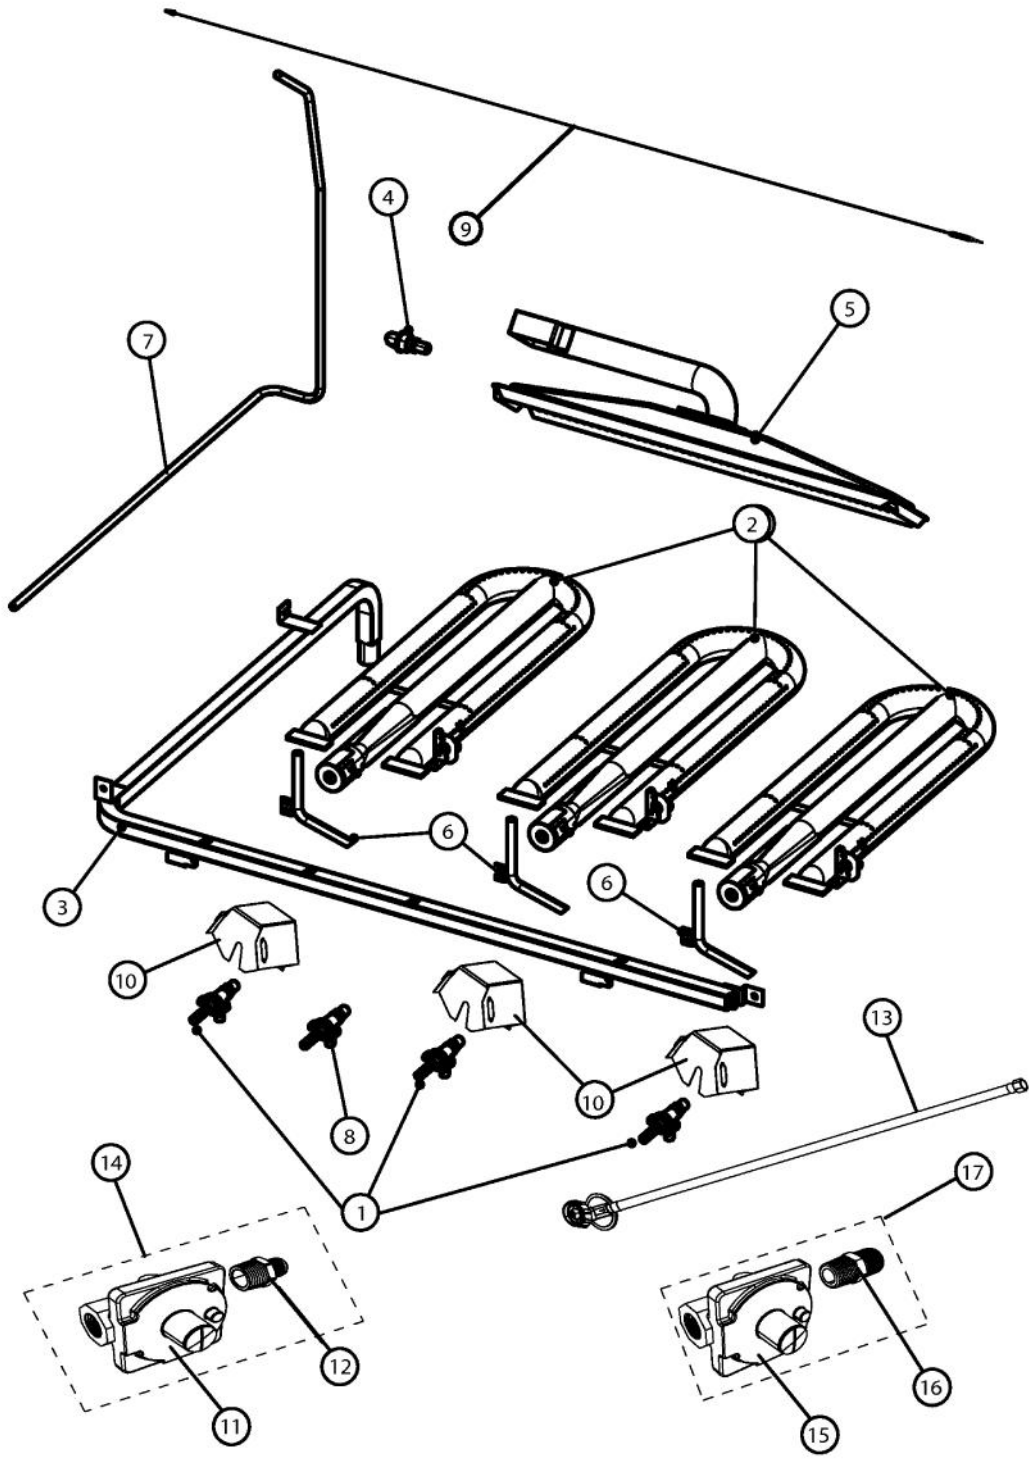

Ref #	Part Number	Qty.	Description
1	014952-000	3	VALVE, GAS, ASM, U BNR
	014953-000		VALVE, GAS, ASM, U BNR - LP
2	029479-000	3	U-BURNER, BQ ASM
3	031197-000	1	MANIFOLD, VGBQ13603
4	PB040124	1	90 DEG. ORIFICE FITTING
	PB040125	1	ORIFICE FTG 90D 20IR NO.57 HD YELLOW
5	G3005289	1	BURNER,ASM,,ASM,IR,20
6	PB020114	3	FLASH TUBE (VGBQ3002T)
8	038629-000		VALVE, RTSR, ASM, NAT
	038657-000		VALVE, RTSR, ASM, LP
9	042576-000		THERMOCOUPLE
7	PB020096		48 5/16 S.S. FLEX TUBING REPL F2003505
10	033701-000		COVER, VALVE
11	PA070005	1	PRESSURE REG.(LP) RV47L-77-10.0
12	041140-000	1	COMPRESSION MALE FITING
13	043204-000	1	HIGH PRESSURE LP REGULATOR AND HOSE ASSY
14	043216-000	1	LP REGULATOR AND COMPRESSION MALE FLARE ADAPTO...
15	PA070006	1	PRESSURE REGULATOR - NATURAL
16	043747-000	1	COMPRESSION MALE FITING
17	043217-000	1	REGULATOR, NAT ASSY