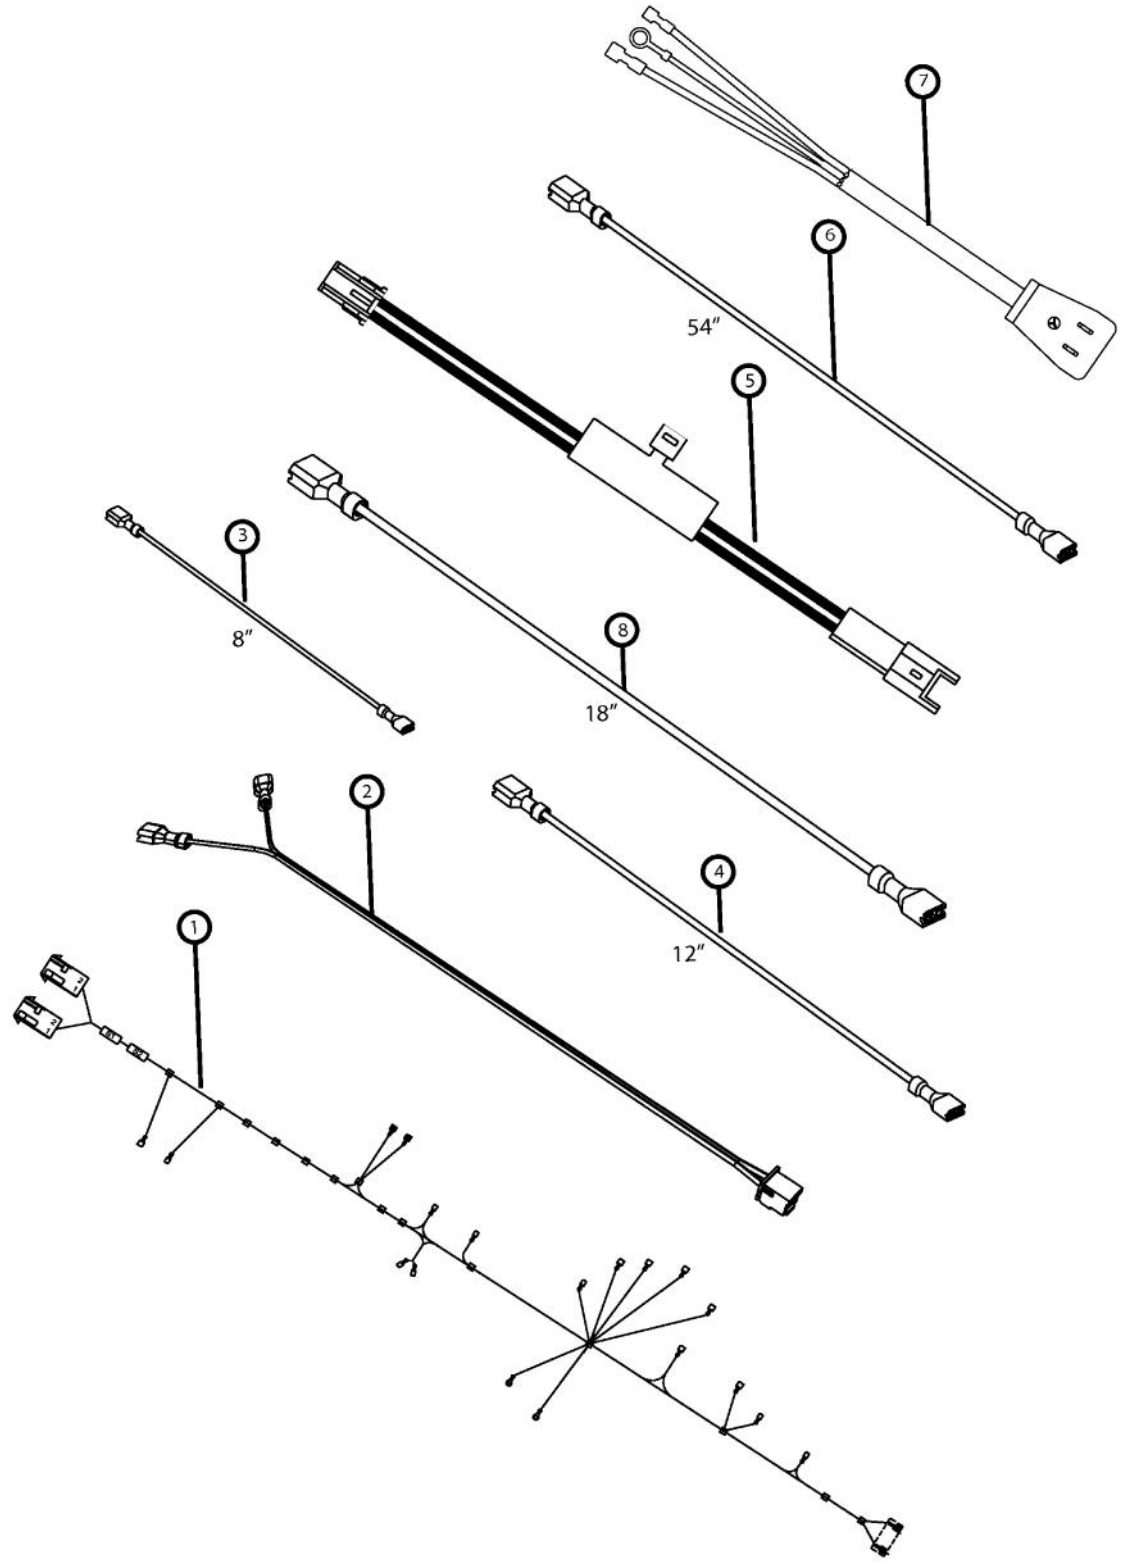

Ref #	Part Number	Qty.	Description
1	02671-000	2	RUBBER DOOR BUMPER
2	035984-000	2	SUPPORT, TRAY, BRIQUETTE, 36
3	029459-000	2	PANEL, LWR SIDE
4	031195-000	1	FRAME, GRILL, TOP, 36
5	031232-000	3	BOX, U BURNER, 36
6	031544-000	1	GUIDE, DRIP TRAY, LH ASM
7	031551-000	1	GUIDE, DRIP TRAY, RH ASM
8	035338-000	1	PANEL, SUPPORT, HEAT SHIELD
9	031570-000	1	BRACKET, MOUNTING, MODULE
10	032167-000	1	BRACKET, BACK SUPPORT, VGBQ13603
11	032239-000	3	BRACKET, REAR GRILL BURNER
12	035133-000	1	PANEL, HEAT SHIELD, FRONT
13	035094-000	1	CHANNEL, WIRE
14	031918-000	1	DRIP TRAY ASM, BQ 36
15	PD040044	1	SNAP THRU BUSHING 1/4DIA CORD
16	PD040005	2	SNAP BUSHING - 7/8

Ref #	Part Number	Qty.	Description
1	014952-000	3	VALVE, GAS, ASM, U BNR
	014953-000		VALVE, GAS, ASM, U BNR - LP
2	029479-000	3	U-BURNER, BQ ASM
3	031197-000	1	MANIFOLD, VGBQ13603
4	PB040124	1	90 DEG. ORIFICE FITTING
	PB040125	1	ORIFICE FTG 90D 20IR NO.57 HD YELLOW
5	G3005289	1	BURNER,ASM,,ASM,IR,20
6	PB020114	3	FLASH TUBE (VGBQ3002T)
8	038629-000		VALVE, RTSR, ASM, NAT
	038657-000		VALVE, RTSR, ASM, LP
9	042576-000		THERMOCOUPLE
7	PB020096		48 5/16 S.S. FLEX TUBING REPL F2003505
10	033701-000		COVER, VALVE
11	PA070005	1	PRESSURE REG.(LP) RV47L-77-10.0
12	041140-000	1	COMPRESSION MALE FITING
13	043204-000	1	HIGH PRESSURE LP REGULATOR AND HOSE ASSY
14	043216-000	1	LP REGULATOR AND COMPRESSION MALE FLARE ADAPTO...
15	PA070006	1	PRESSURE REGULATOR - NATURAL
16	043747-000	1	COMPRESSION MALE FITING
17	043217-000	1	REGULATOR, NAT ASSY

Ref #	Part Number	Qty.	Description
1	046823-000	1	36 WIRE HARNESS
2	048482-000	1	HARNESS, LED, JUMPER
3	035561-000	1	WIRE, IGNITOR, GRILL 8
4	035565-000	1	WIRE, IGNITOR, GRILL 12
5	047027-000	1	HARNESS, LED, POWER
6	048317-000	1	ROTISS, IGNITOR, EXTENSION
7	PE070189	1	ELECTRICAL SUPPLY CORD - BBQ GRILL
8	G40016227	1	IGNITOR WIRE 18