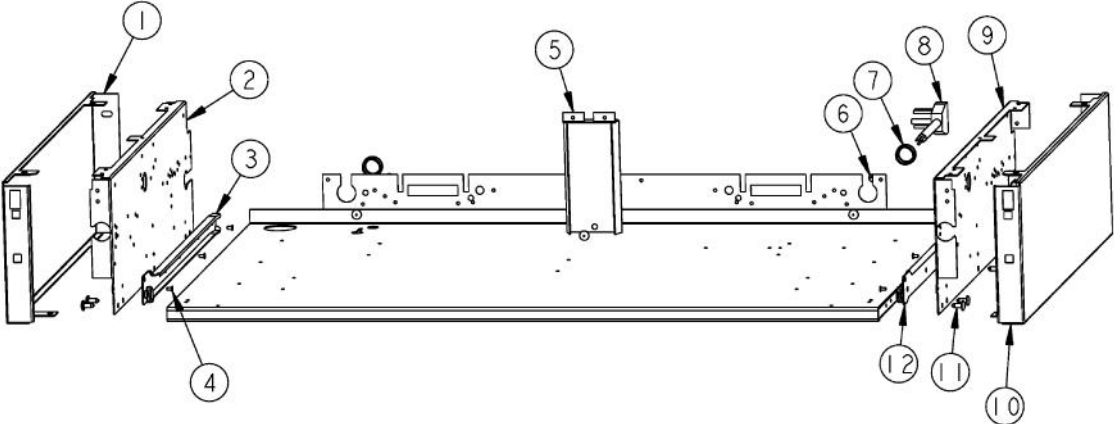

Ref #	Part Number	Qty.	Description
1	B2001920		SIDE PANEL-LH (VGRT)
2	A2001912		BURNER BOX SIDE LH
3	PK000007		DRIP TRAY GUIDE - LH (VGRT)
4	PC040010		POP RIVET
5	A2001179		BACK SUPT (VGRT)
6	PD020010		10 X 3/8 GREEN GROUNDING SCREW
7	PD040005		SNAP BUSHING - 7/8
8	PE070128		SUPPLY CORD (VGRT/SC/SS/RC)
9	A2001911		BURNER BOX SIDE RH
10	B2001919		SIDE PANEL-RH (VGRT)
11	PD020002		10 X 1/2 PH.TR.HD.SMS.
12	PK000008		DRIP TRAY GUIDE - RH