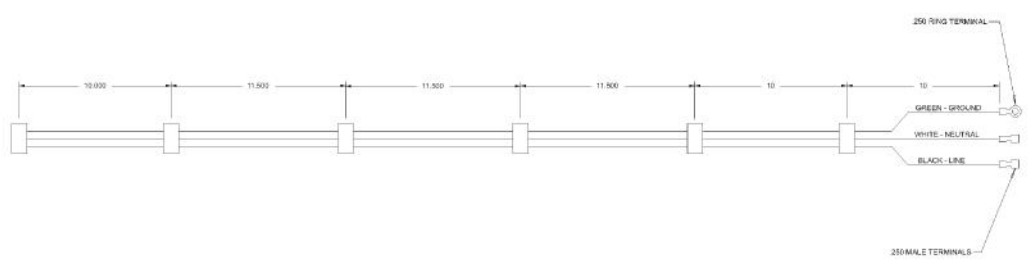

Ref #	Part Number	Qty.	Description
1	G30010455		36 DRIP TAY ASSY
2	PD040028		BUSHING(.194ID/.750OD/.750LONG)
3	G30010696		DRIP TRAY HANDLE ASSY 36
	G93011459PVD		DRIP TRAY HANDLE ASSY 36 PVD
4	PB080061		GREASE PAN
5	PD040004		GROMMET BUMPER
6	PD020079		NO.10 X 1 1/4 PH. PAN HD. T(A) NYLOK

1