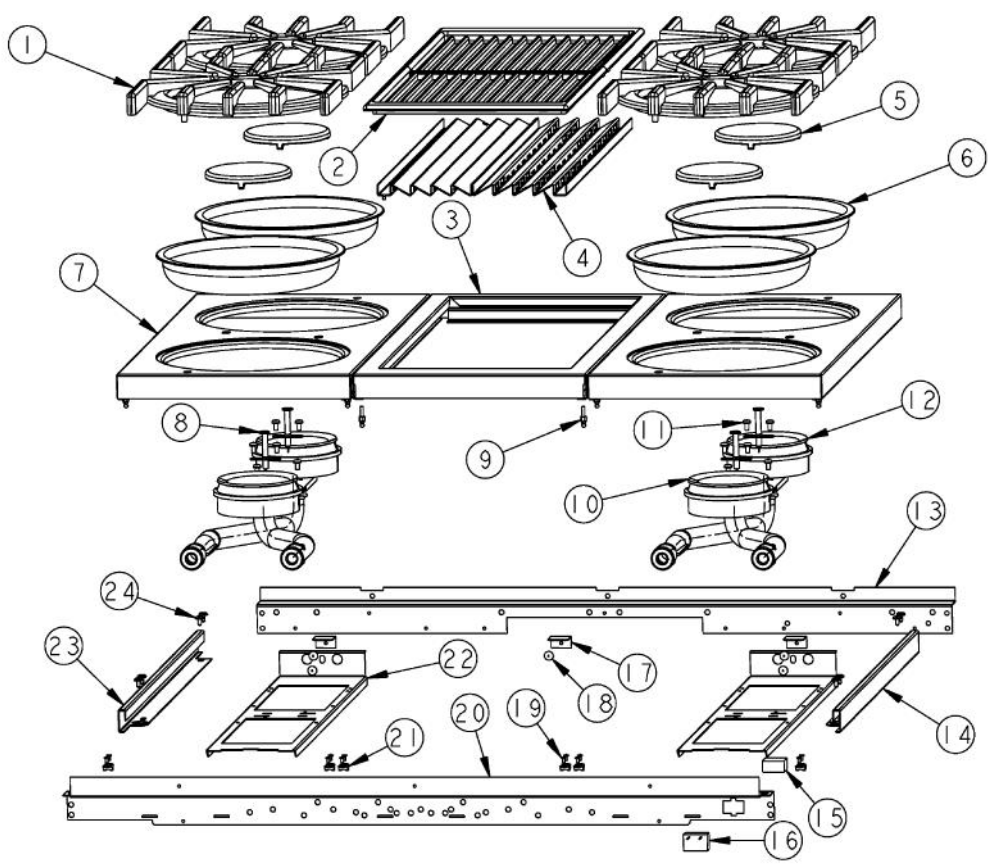

Ref #	Part Number	Qty.	Description
1	PA060037		GRATE BK REPL PA060024 (GEN.NO.2)
2	PA060058		GRILL GRATE - MATT XBKX RE PA060028
3	G9101182BK		GRILL GRATE SUPT (VGRT) XBKX
	G9101182WH		GRILL GRATE SUPT (VGRT) XWHX
4	E9101130BK		GRILL SMOKE GENERATOR
5	PA080015		BURNER CAP-VGRT XBKX
6	PA030002BK		BURNER BOWL (VGRT) XXBKXX
	PA030002WH		BURNER BOWL (VGRT) XXWHXX
7	G50013584BK		GRATE SUPPORT SERVICE KIT (BK)
	G50013584WH		GRATE SUPPORT SERVICE KIT (WH)
8	PA020028		SPARK IGNITER
9	PD010017		BALL STUD (VGRT)
10	PA080037		TOP BURNER FRONT REPL PA080007
11	PD020004		10X3/8PH.HD.TYPE 25 REPL PD040125
12	PA080036		TOP BURNER REAR REPL PA080008
13	A2001909		REAR BURNER SUPT-36(VGRT/RC)
14	B2001915		SIDE TRIM-RH (VGRT)
	C9301915BR		SIDE TRIM RH (VGRT) XBRX
15	PE070071		DISCONNECT BLOCK XALX 770027-1
16	000573-000		POWER JUMPER WIRE
17	A2001147		GRATE SUPT ANGLE (VGRT)
18	PD020002		10 X 1/2 PH.TR.HD.SMS.
19	PC040010		POP RIVET
20	A2001105		FRONT SUPT (36)
21	PD010016		BALL STUD FASTEN
22	A2001112		BURNER SUPT (VGRT)
23	B2001916		SIDE TRIM-LH (VGRT)
	C9301916BR		SIDE TRIM LH (VGRT) XBRX
24	PD020032		SRW-8(A)X3/8PH.WFR HD 7/16DIAXNICL