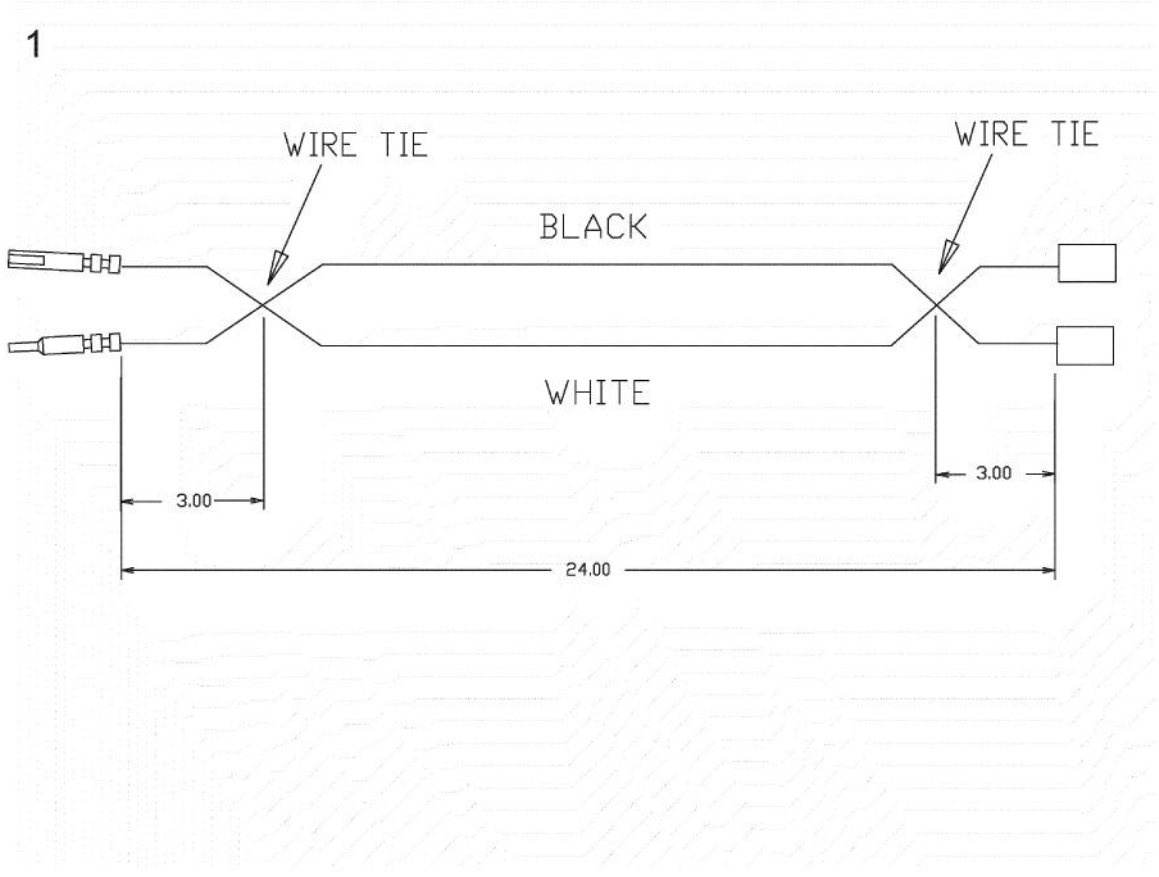

1

Ref #	Part Number	Qty.	Description
1	PE070890		IRIS HARNESS - 36

Ref #	Part Number	Qty.	Description
1	000647-000		IRIS IGNITOR WIRE, FRONT BURNER
2	000648-000		IRIS IGNITOR WIRE, BACK BURNER

1

Ref #	Part Number	Qty.	Description
1	000647-000		IRIS IGNITOR WIRE, FRONT BURNER