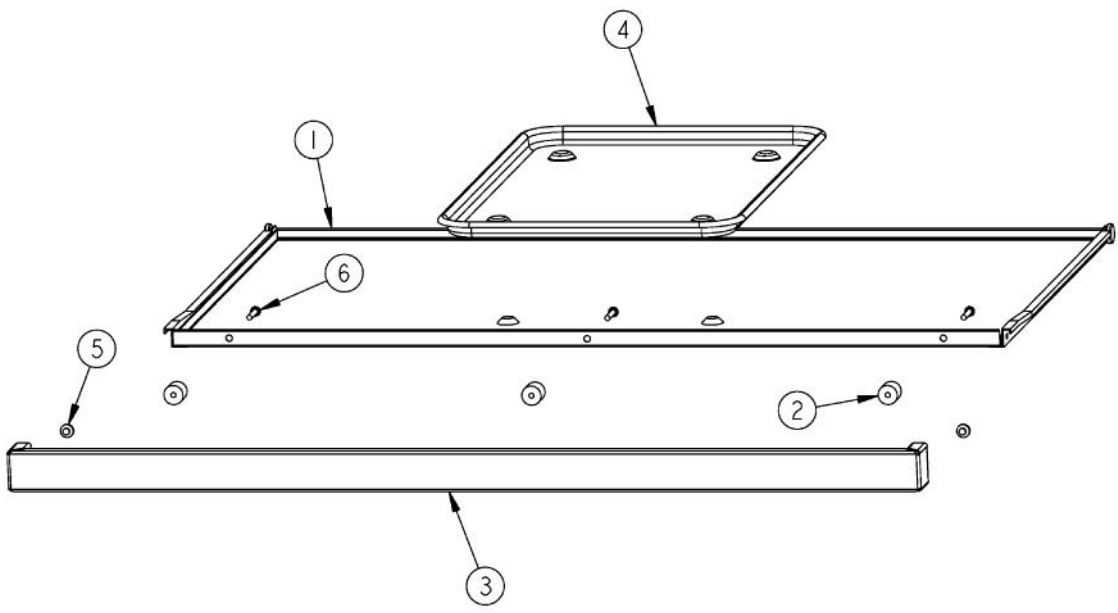

Ref #	Part Number	Qty.	Description
1	G30010455		36 DRIP TAY ASSY
2	PD040028		BUSHING(.194ID/.750OD/.750LONG)
3	G30010696		DRIP TRAY HANDLE ASSY 36
	G93011459PVD		DRIP TRAY HANDLE ASSY 36 PVD
4	PB080061		GREASE PAN
5	PD040004		GROMMET BUMPER
6	PD020079		NO.10 X 1 1/4 PH. PAN HD. T(A) NYLOK