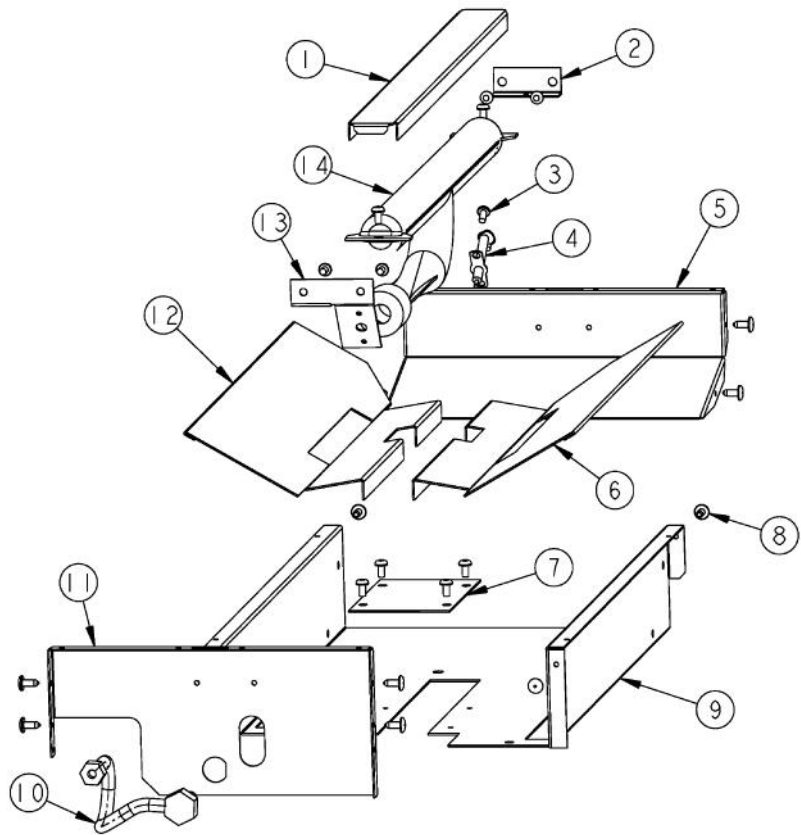

Ref #	Part Number	Qty.	Description
1	B2001140		GRILL FLAME SHIELD (VGRT)
2	A2001132		REAR GRILL BURNER BRKT (VGRT)
3	PD020004		10X3/8PH.HD.TYPE 25 REPL PD040125
4	PA020028		SPARK IGNITER
5	A2001855		GRILL BACK - (VGRC605)
6	B20010163		HEAT DEFLECTOR
7	A1001862		GRILL VENTURI COVER (VGRC605)
8	PD020002		10 X 1/2 PH.TR.HD.SMS.
9	A2001852		GRILL BOX - (VGRC605)
10	PB020025		TUBING-GRILL (REVISED) REP PB020021
11	A2001631		GRILL BOX FRONT (VGRC)
12	B2009846		HEAT DEFLECTOR
13	A2001633		GRILL FRONT SPARKER BRKT (VGRC)
14	PB050077		GRILL BURNER