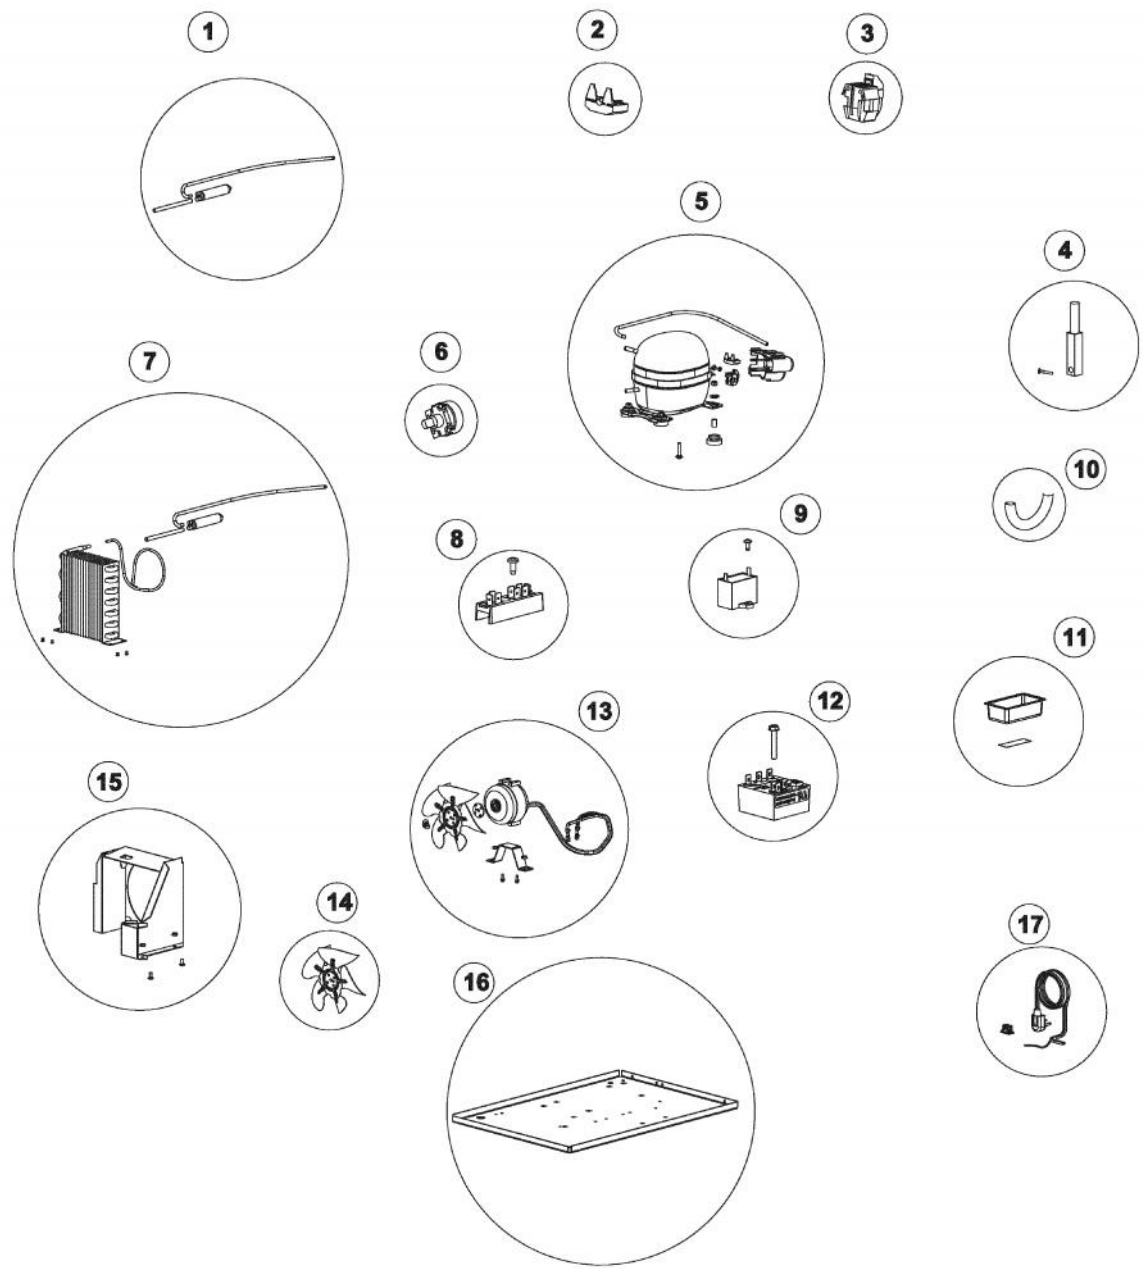

Ref #	Part Number	Qty.	Description
1	PS100012		LINER SHIELD ASSEMBLY, BLK -RH (42246154)
2	PS100007		AURA LIGHT ASSY (BLACK) 42245124
3	PS100013		DRIP TRAY ASSEMBLY
4	PS100014		WINE RACK ASSEMBLY - COMPLETE (42245057) 152 WC
5	PS100015		WOOD FRONT (41008834) 152 WC
6	PS100016		WINE RACK FRAME (42246147) 152 WC
7	PW240016		ON / OFF SWITCH
8	PW230012		LIGHT SWITCH, PLUNGER XBKX 42242915
9	PW230004		THERMOSTAT KNOB (VUWC140)X42241950
10	PW240045		SERV. ASSY BLACK DRAIN TUBE 42244609
11	PW240049		151 EVAP ASSY (42244612)
12	PW210031		GRILLE-BLACK 42242909
13	PW220004		HINGE KIT (VUWC140) X 42240881
	PS100017		COUNTER SUNK HINGE (42244873) 152 WC
14	PS100018		LINER SHIELD ASSEMBLY, BLK - LH (42246152) 152 WC
15	PW220020		LOCK CATCH
16	PW200034		HINGE PIN, BOTTOM 42242085
17	PS100019		BACK PANEL ASSEMBLY (42245283) 152 WC

Ref #	Part Number	Qty.	Description
1	PW230079		151 VUWC DR ASSY R-LKY-GLD-HDL 42244567
2	PW230078		COMPLETE DOOR ASSEMBLY - LH (SS)
3	PW230119		DOOR GASKET (42243908)
4	PE930103		DR HDLE VUWC150DR/VUAR SS CUT 29.5
	PE930103PVD		DOOR HANDLE (VUWC150DR/VUAR)XBRX
	PE030001		BRACKET, DOOR, HANDLE
	PE030001PVD		END CAP DOOR HANDLE XBR
5	PS100048		STRIKER PLATE, BLACK
6	PW220004		HINGE KIT (VUWC140) X 42240881
7	PE010101		LOGO-4 1/2 XBKX ADHESIVE
	PE010093		LOGO-4 1/2 (VIKING-XBKXXBRX ADHESIV
	PE010102		LOGO-4 1/2 XWHX ADHESIVE
	PE010094		LOGO-4 1/2 XWHX ADHESIV
8	PW200059		LOCK & KEY ASSY FOR SSDF DOORS