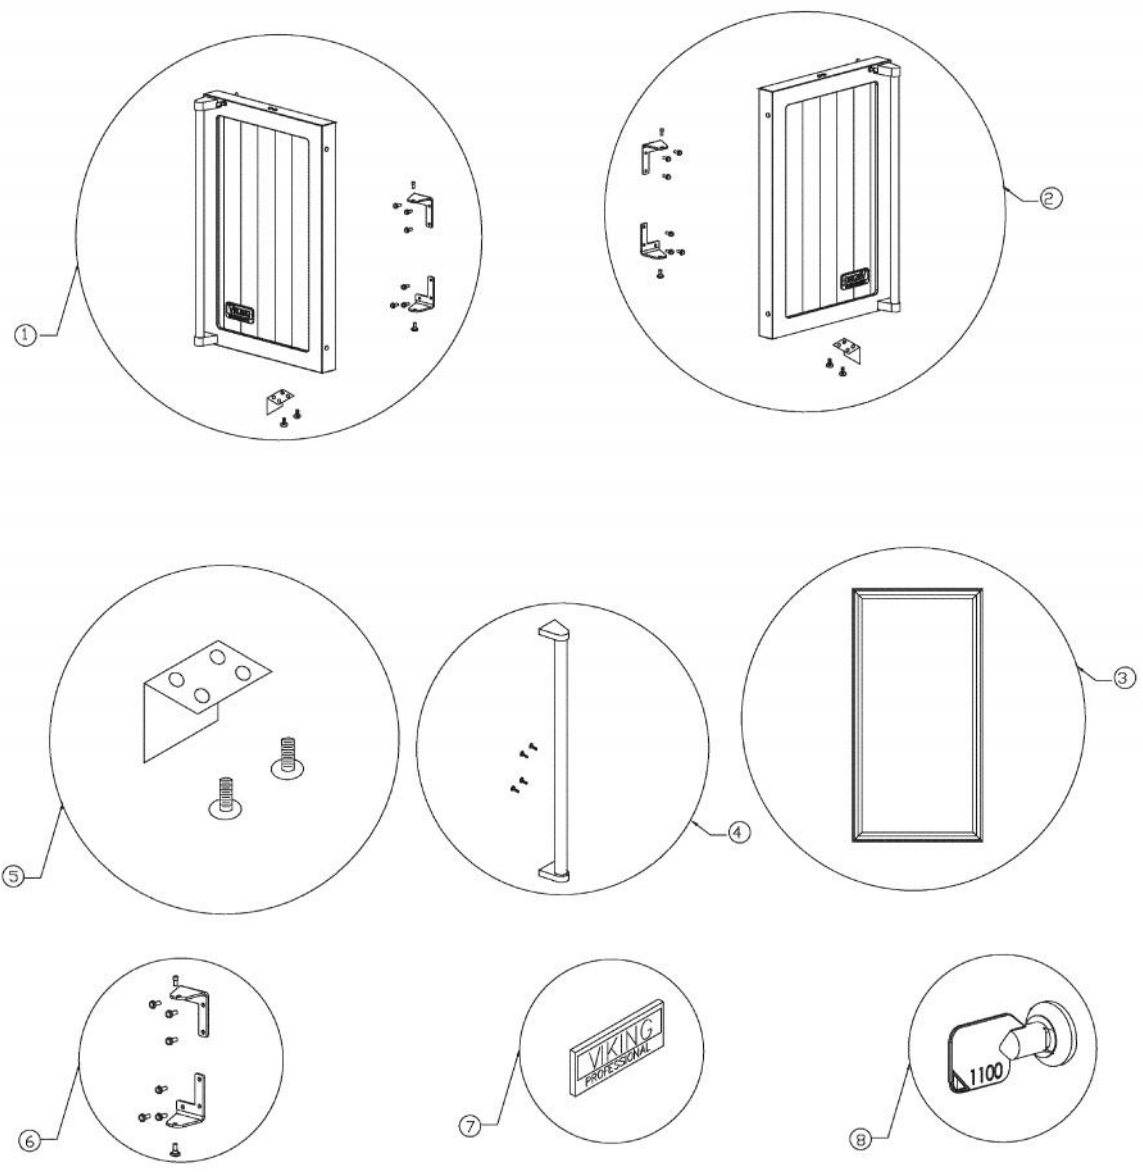

Ref #	Part Number	Qty.	Description
1	PW230084		COMPLETE DOOR ASSEMBLY - RH (SS)
2	PW230085		COMPLETE DOOR ASSEMBLY - LH (SS)
3	PW230119		DOOR GASKET (42243908)
4	PE930103		DR HDLE VUWC150DR/VUAR SS CUT 29.5
	PE930103PVD		DOOR HANDLE (VUWC150DR/VUAR)XBRX
	PE030001		BRACKET, DOOR, HANDLE
	PE030001PVD		END CAP DOOR HANDLE XBR
5	PS100048		STRIKER PLATE, BLACK
6	PW220004		HINGE KIT (VUWC140) X 42240881
7	PE010101		LOGO-4 1/2 XBKX ADHESIVE
	PE010093		LOGO-4 1/2 (VIKING-XBKXXBRX ADHESIV
	PE010102		LOGO-4 1/2 XWHX ADHESIVE
	PE010094		LOGO-4 1/2 XWHX ADHESIV
8	PW200059		LOCK & KEY ASSY FOR SSDF DOORS