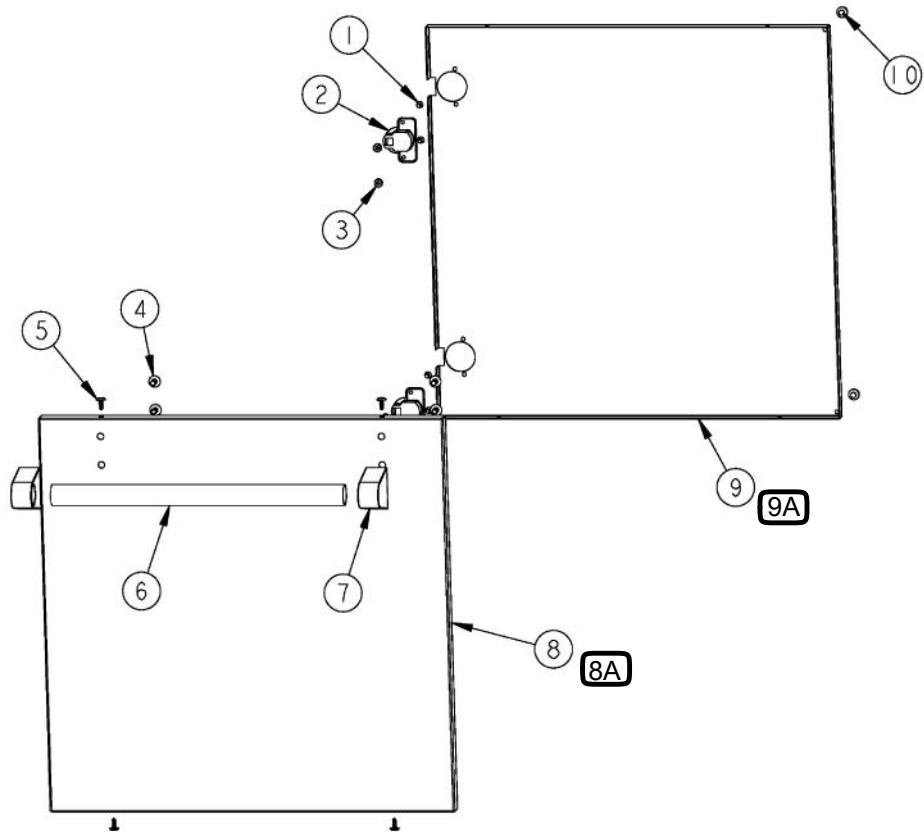

Ref #	Part Number	Qty.	Description
1	B2009857		30 UPPER CART BACK
2	B3005378		SIDE SHELF PH II BQC530TSS
3	PD020055		NO.10 X 1/2 PAN PHIL. TEK. SS
4	PA010109		HOLE PLUG 5/8
5	B2009856		30 UPPER CART SIDE RH (BQC300T3)
6	PD030044		10-24 KEPS NUT SS
7	B2009858		GRILL CART SIDE BRACE BACK (30)
8	B2009859		GRILL CART SIDE BRACE FRONT (30)
9	B2009855		30 UPPER CART SIDE LH (BQC300T3)
10	PD020056		NO.10-24 X 1/2 PH.TR. M.S. SS
11	PC020031		FOLD DOWN SHELF BRACKET
12	PD040060		RUBBER GROMMET

Ref #	Part Number	Qty.	Description
1	B2009852		LH CART SIDE BQC300T2SS
2	B2009854		CART TOP - 30
3	PD020055		NO.10 X 1/2 PAN PHIL. TEK. SS
4	B2009851		RH CART SIDE BQC300T3SS
5	B2009863		30 CART CROSS BRACE (BQC300T3)
6	B2004202		L.P. TANK STRAP (VGBQ)
7	B2009853		CART BACK - 30
8	PD020070		1/4 X 20 X 1 SHOULDER THUMB SCREW
9	PD030043		1/4-20 CAGE NUT SS
10	B2008983		HINGE BAR
11	PD040052		SIDE BURNER GROMMET
12	PC020173		DOOR HINGE RECEIVER (BBQ)
13	PD020120		8 X 1/2 TEK SHEET METAL SCREW
14	PE020058		RATING LABEL (ADHESIVE)

Ref #	Part Number	Qty.	Description
1	PD020055		NO.10 X 1/2 PAN PHIL. TEK. SS
2	PD020059		1/4-20 X 1/2 CAP SCREW SS
3	B10013403		BOTTOM COVER PLATE (BQC030)
4	PD030043		1/4-20 CAGE NUT SS
5	PC030021		CASTER, FIXED
6	B2008982		CASTER BRACE
7	PC030020		CASTER, SWIVEL